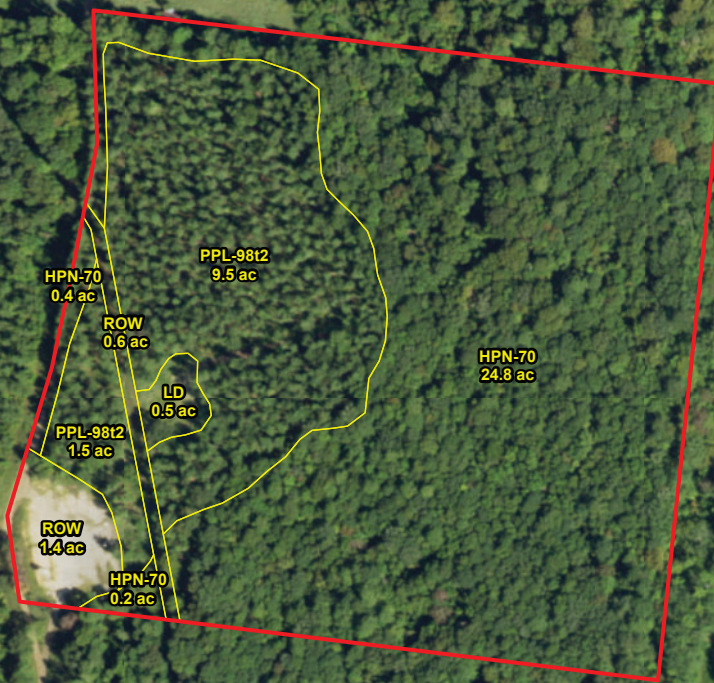

Reeves Road Tract
Nacogdoches & Rusk County, TX
Total Acres ± 38.83

Date: 10/17/2024 1:07 PM