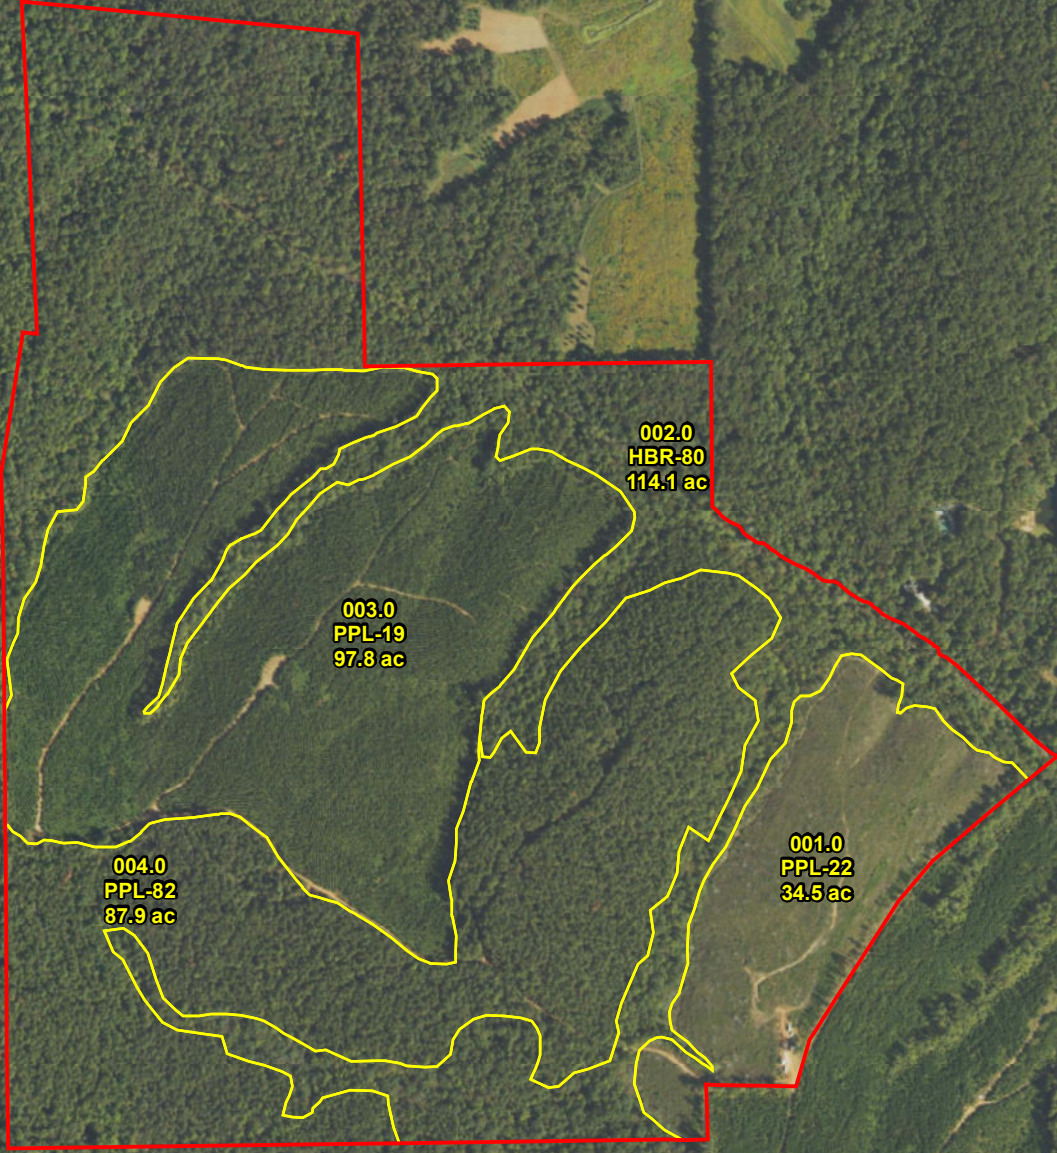

Central Creek Tract
Heard County, GA
Total Acres ± 334

002.0
HBR-80
114.1 ac

003.0
PPL-19
97.8 ac

004.0
PPL-82
87.9 ac

001.0
PPL-22
34.5 ac

FOREST RESOURCE
CONSULTANTS, INC.
WWW.FRC.US.COM

Date: October 11, 2024