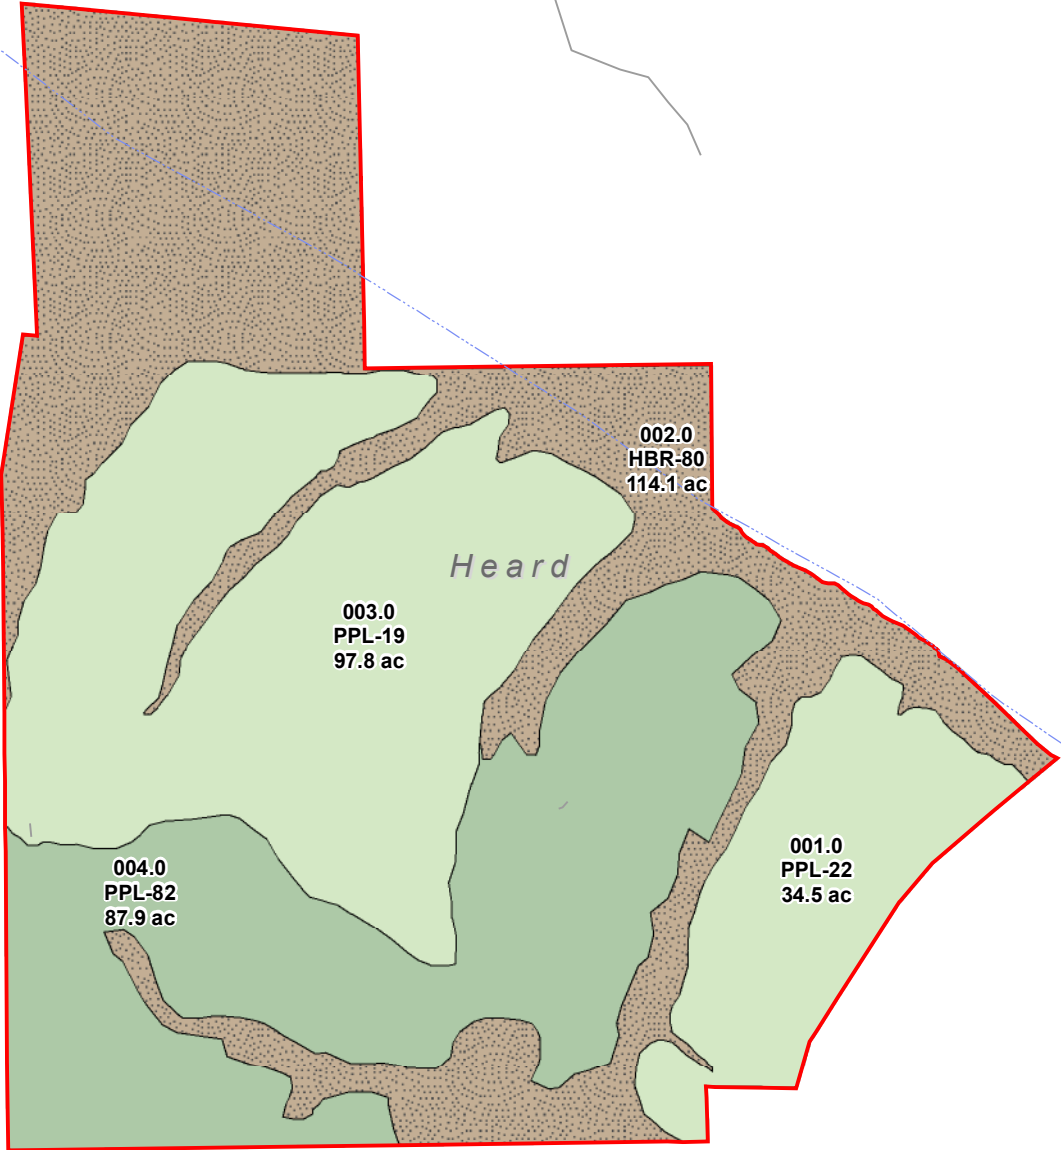

**Central Creek Tract**  
**Heard County, GA**  
**Total Acres ± 334**

**Legend**

- Planted Pine Mrch
- Planted Pine Pmrch
- Hardwood

 **FOREST RESOURCE  
CONSULTANTS, INC.**  
WWW.FRC.US.COM

Date: October 11, 2024