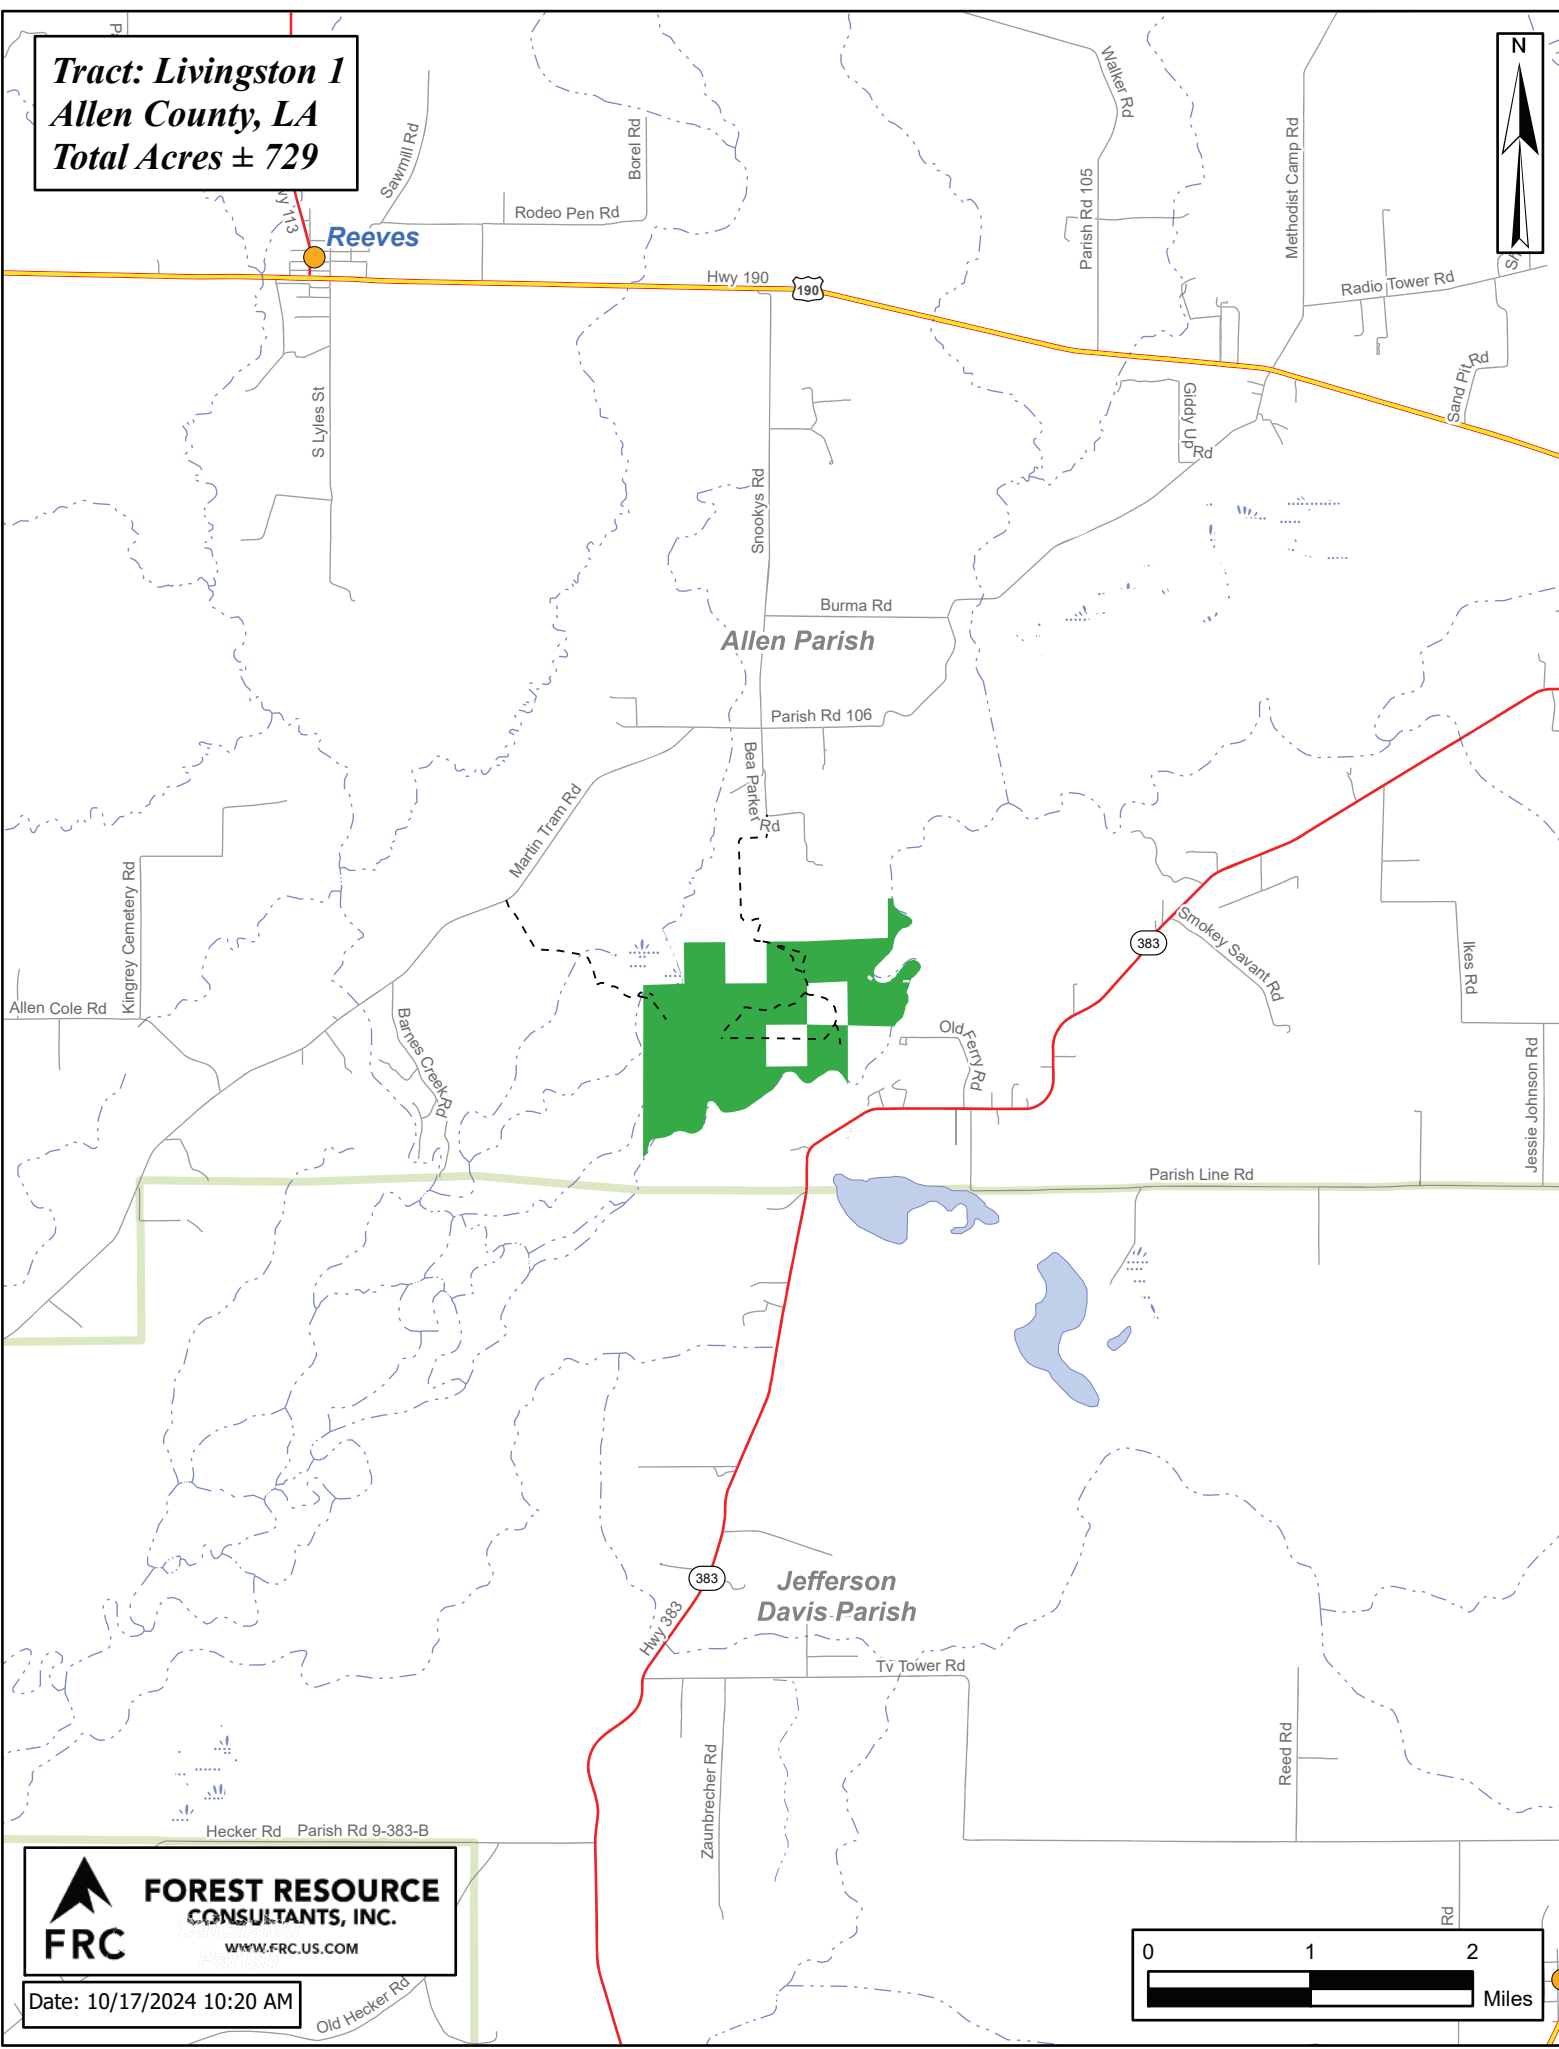

Tract: Livingston 1
Allen County, LA
Total Acres ± 729

**FOREST RESOURCE
CONSULTANTS, INC.**
WWW.FRC.US.COM

Date: 10/17/2024 10:20 AM