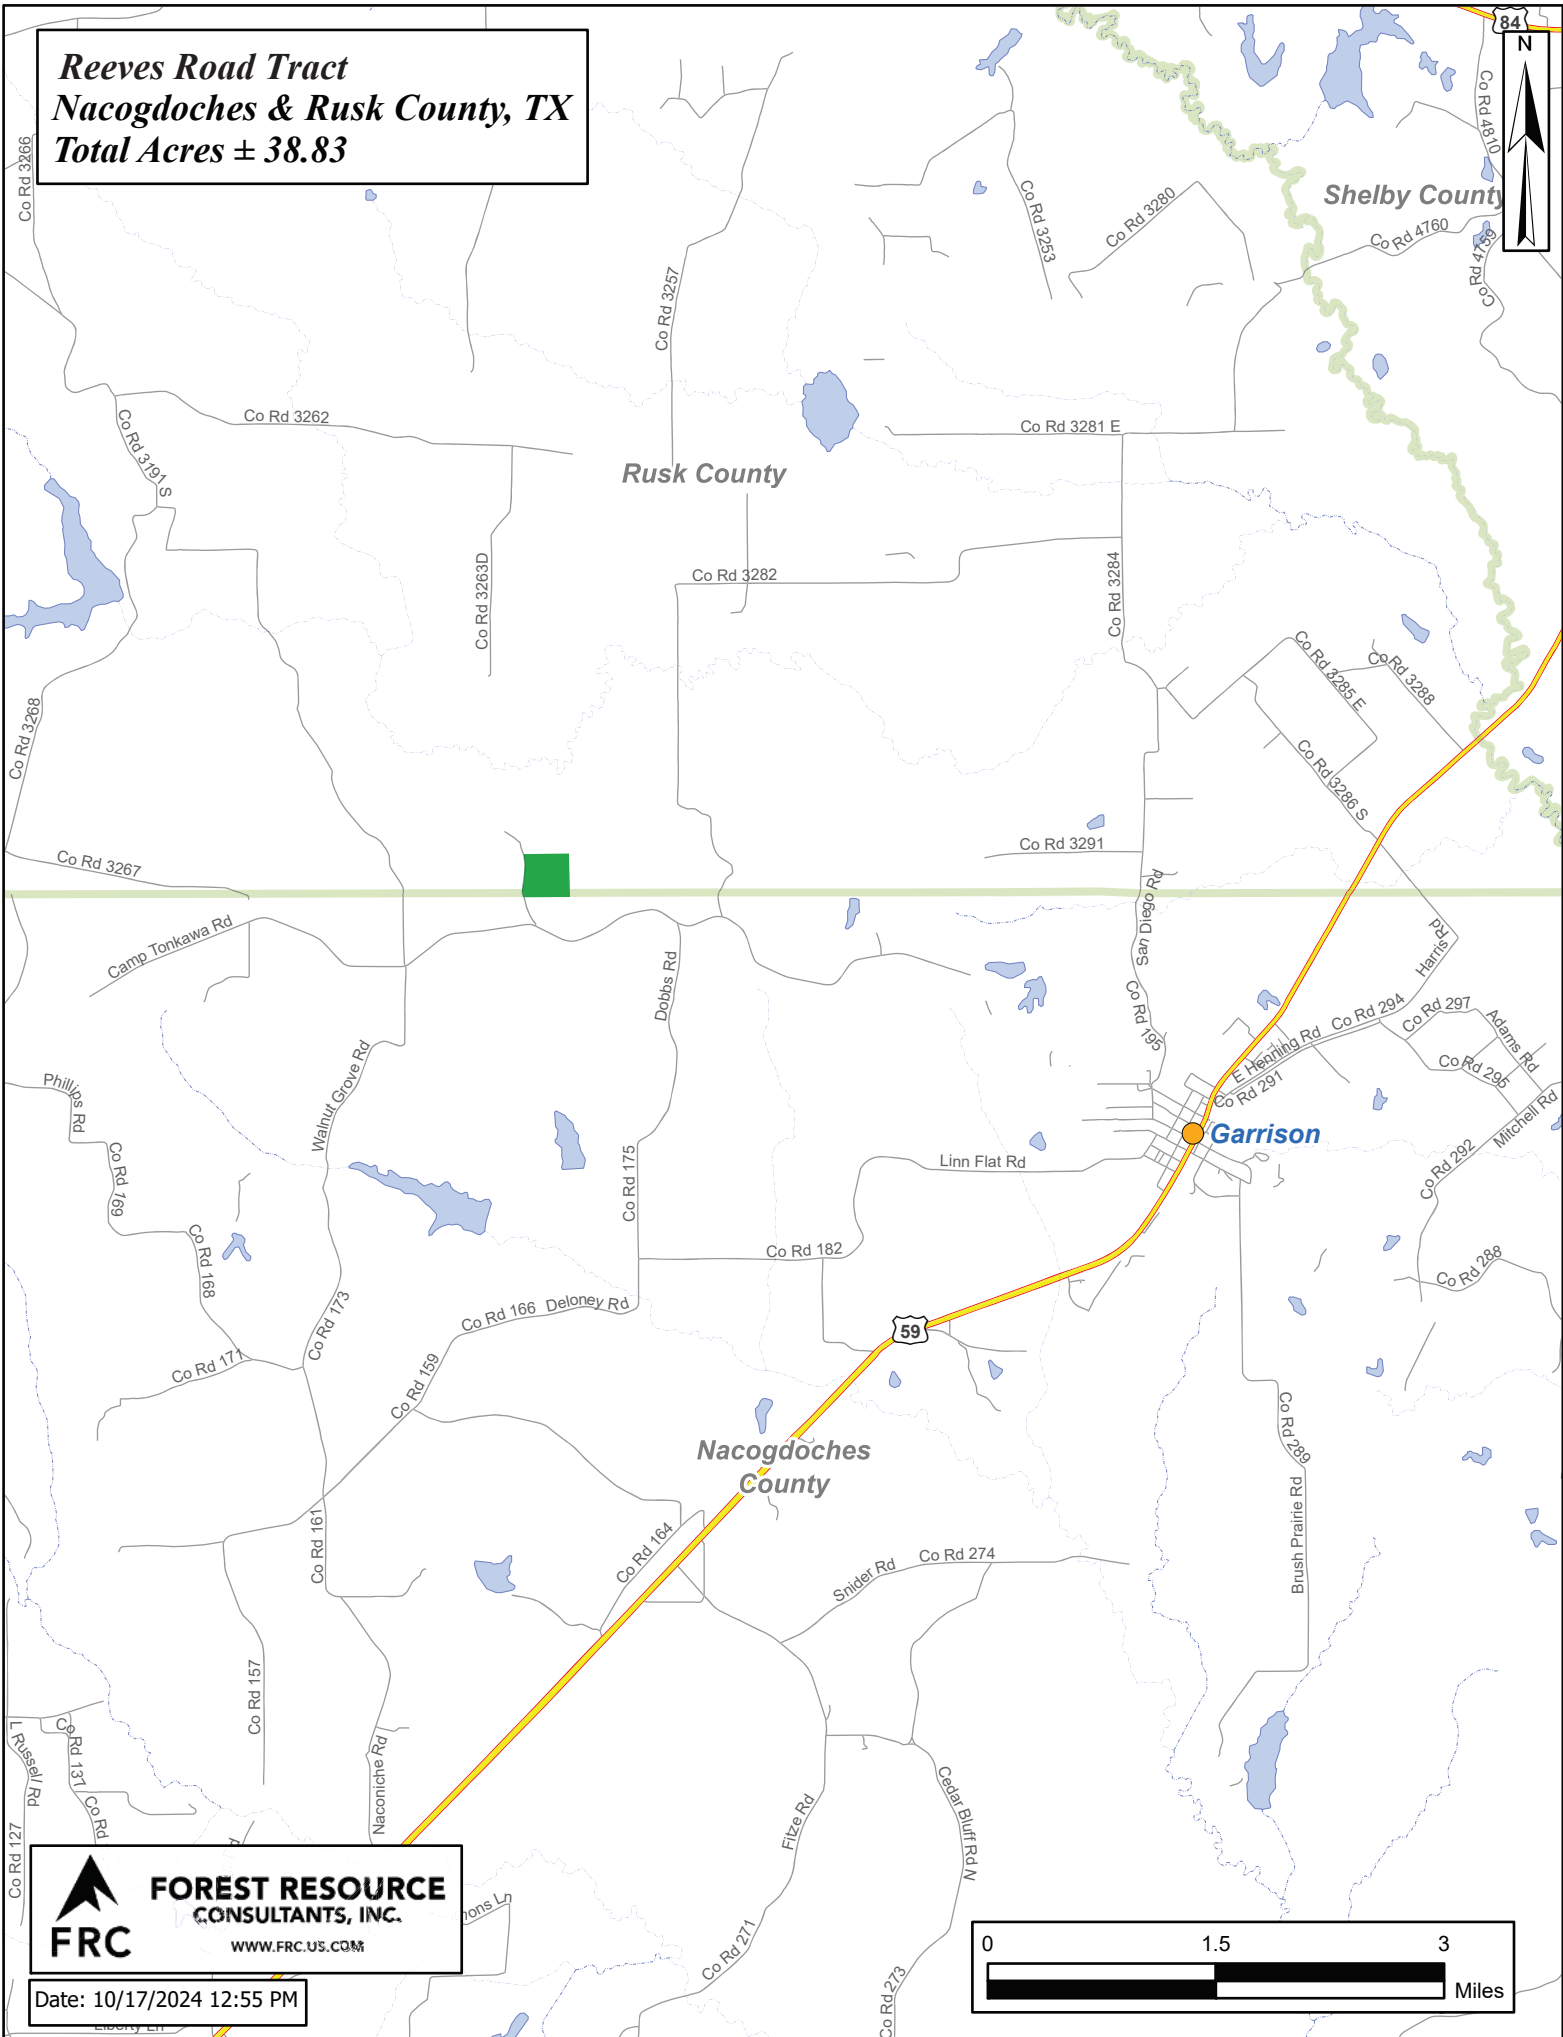

Reeves Road Tract
Nacogdoches & Rusk County, TX
Total Acres \pm 38.83

Date: 10/17/2024 12:55 PM