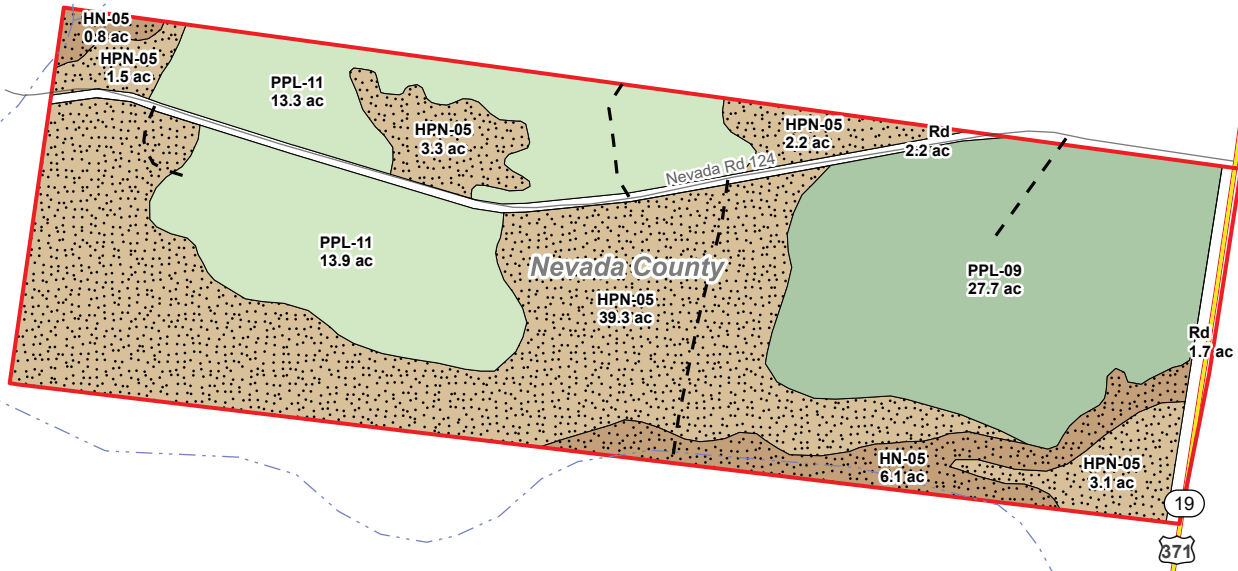

Lowland Tract
Nevada County, AR
Total Acres ± 115

Legend

-  Planted Pine Mrch
-  Planted Pine Pmrch
-  Hardwood Pine Non-Convertible
-  Hardwood Non-Convertible
-  Non-Forest

FRC **FOREST RESOURCE**
CONSULTANTS, INC.
 WWW.FRC.US.COM