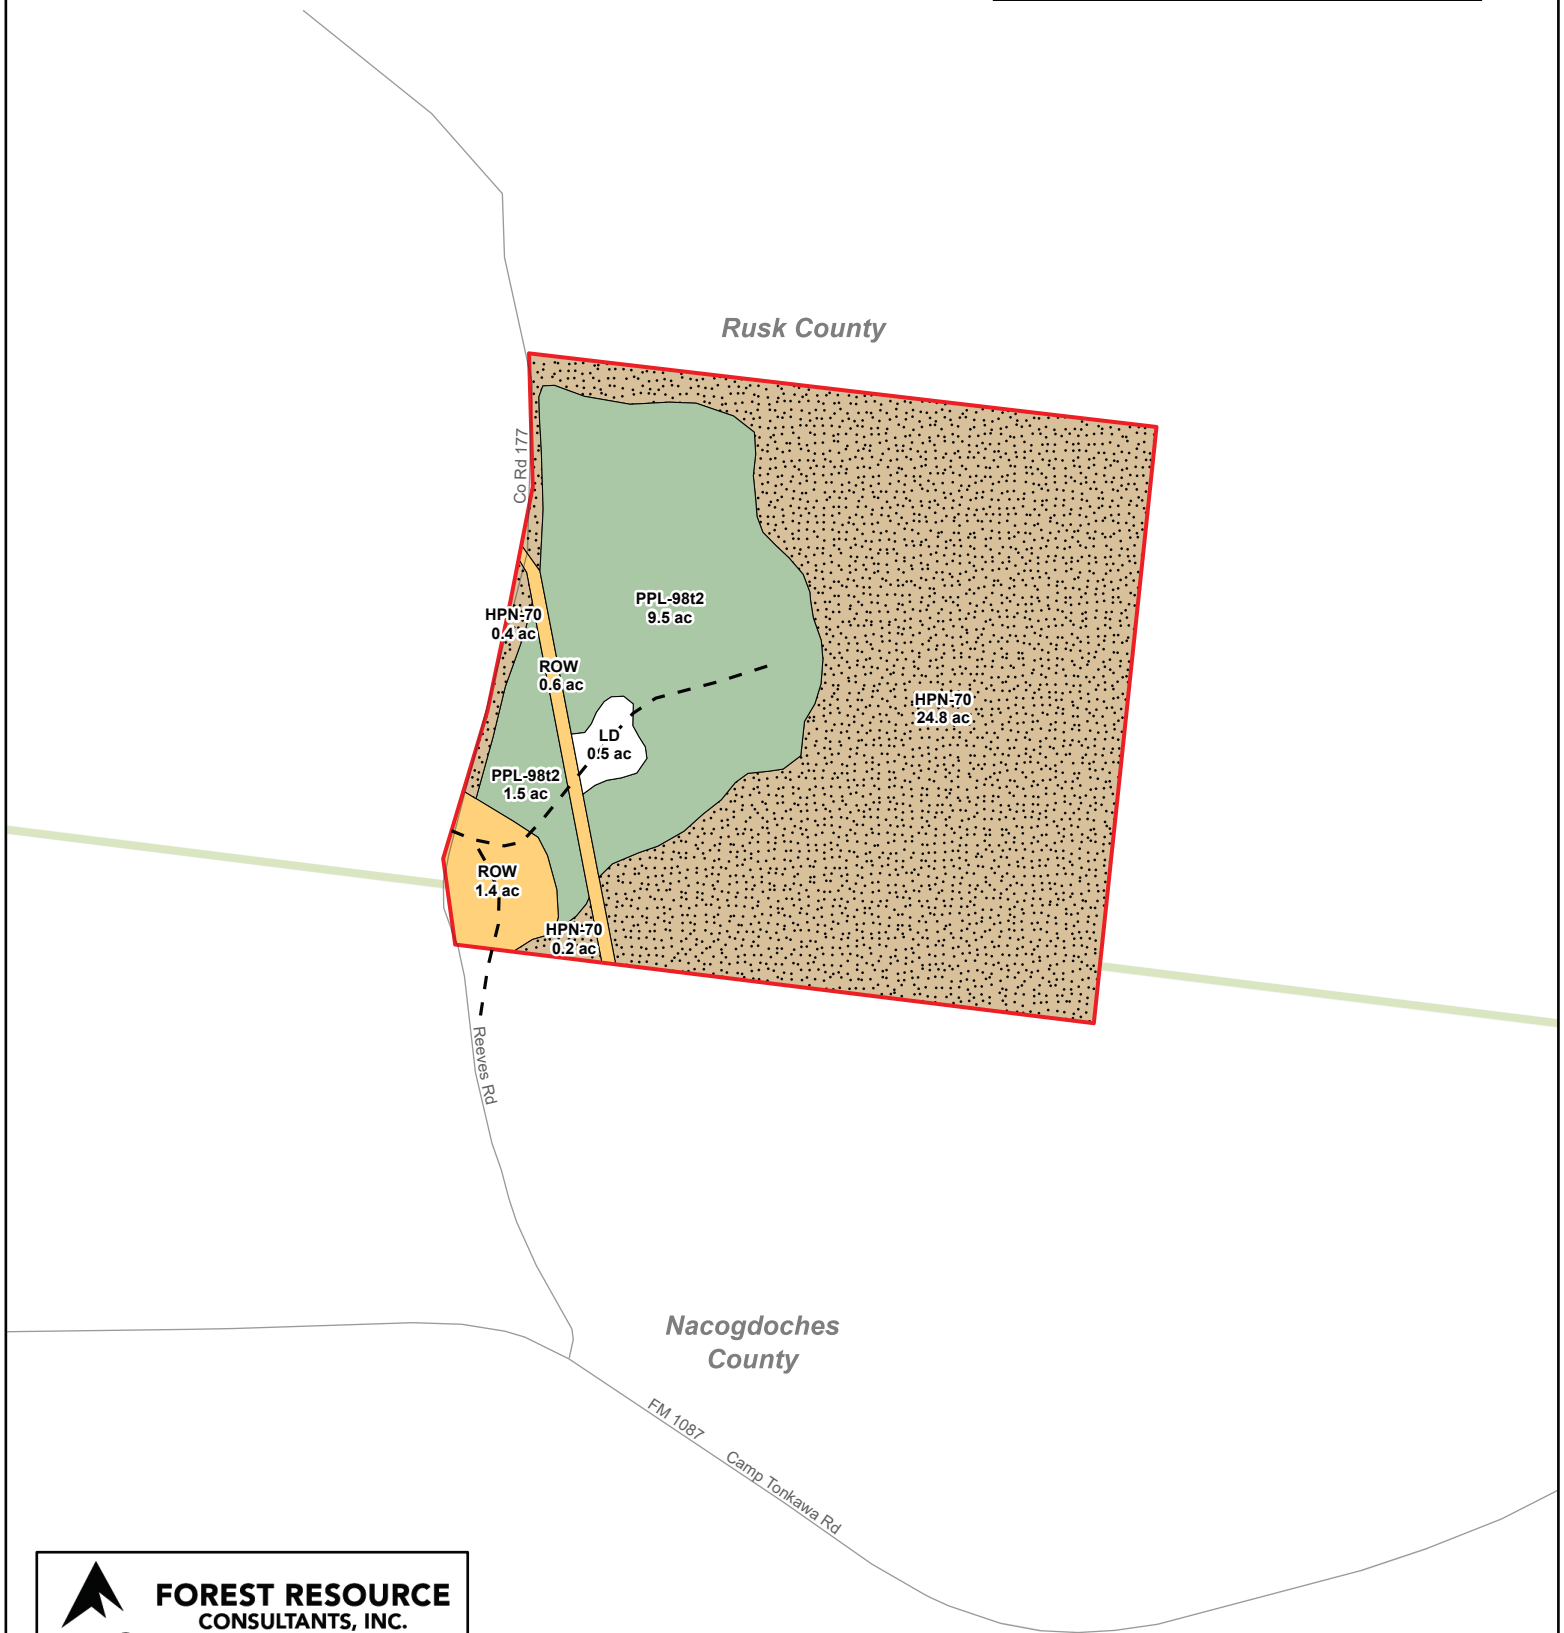

**Reeves Road Tract**  
**Nacogdoches & Rusk County, TX**  
**Total Acres ± 38.83**

**Legend**

- Planted Pine Mrch
- Hardwood Pine Non-Convertible
- ROW
- Non-Forest

**FRC** **FOREST RESOURCE**  
**CONSULTANTS, INC.**  
WWW.FRC.US.COM