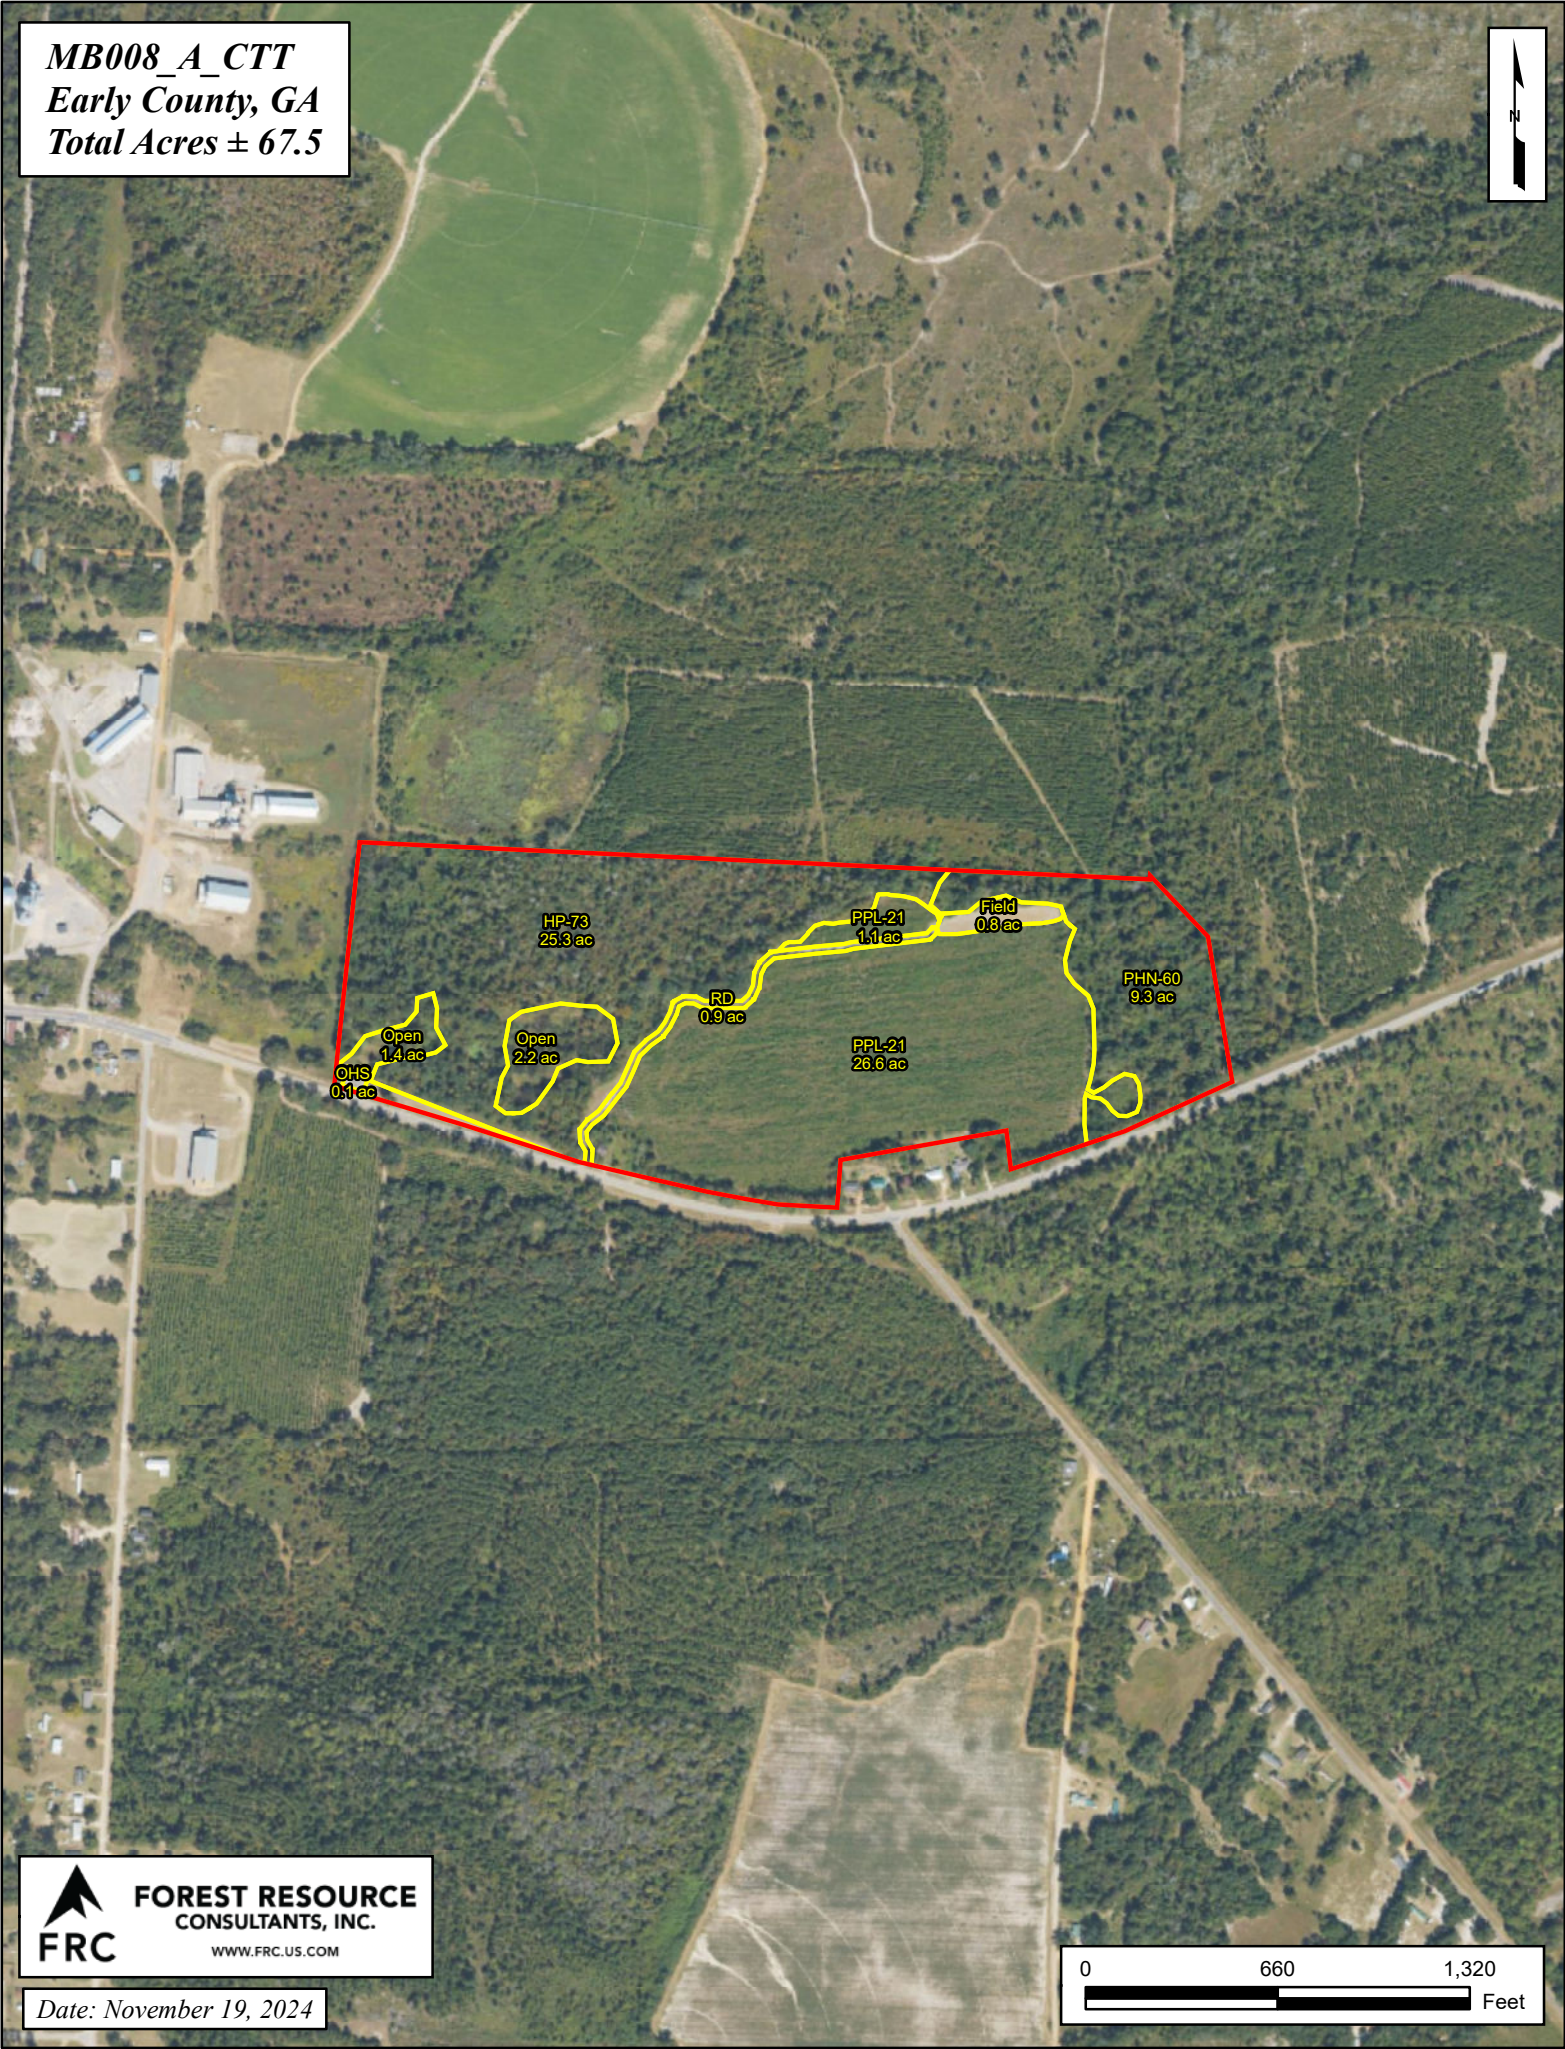

MB008_A_CTT
Early County, GA
Total Acres ± 67.5

**FOREST RESOURCE CONSULTANTS, INC.**
WWW.FRC.US.COM

Date: November 19, 2024