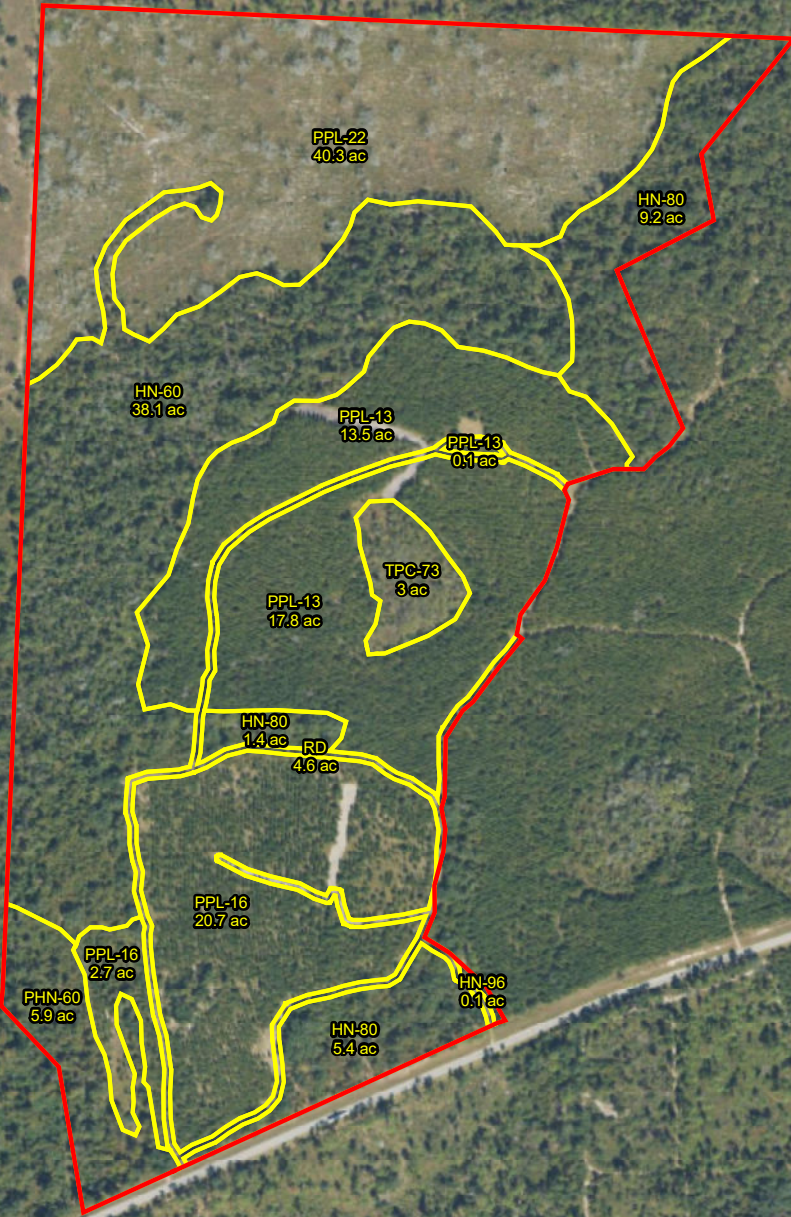

**MB008\_B\_CTT**  
**Early County, GA**  
**Total Acres ± 162.5**

Date: November 19, 2024