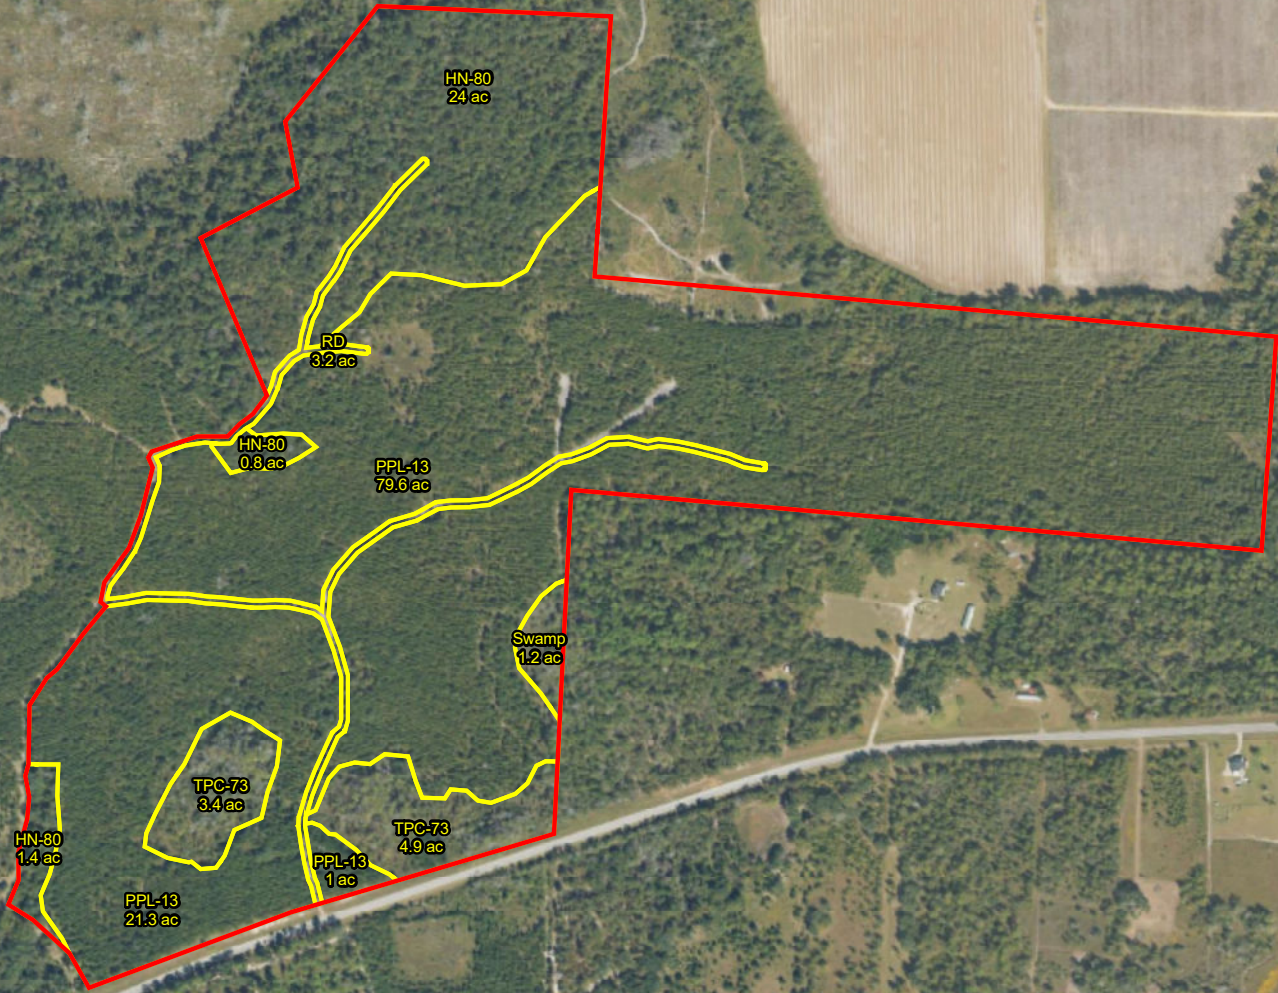

MB008_C_CTT
Early County, GA
Total Acres ± 140.5

 **FOREST RESOURCE CONSULTANTS, INC.**
WWW.FRC.US.COM

Date: November 19, 2024