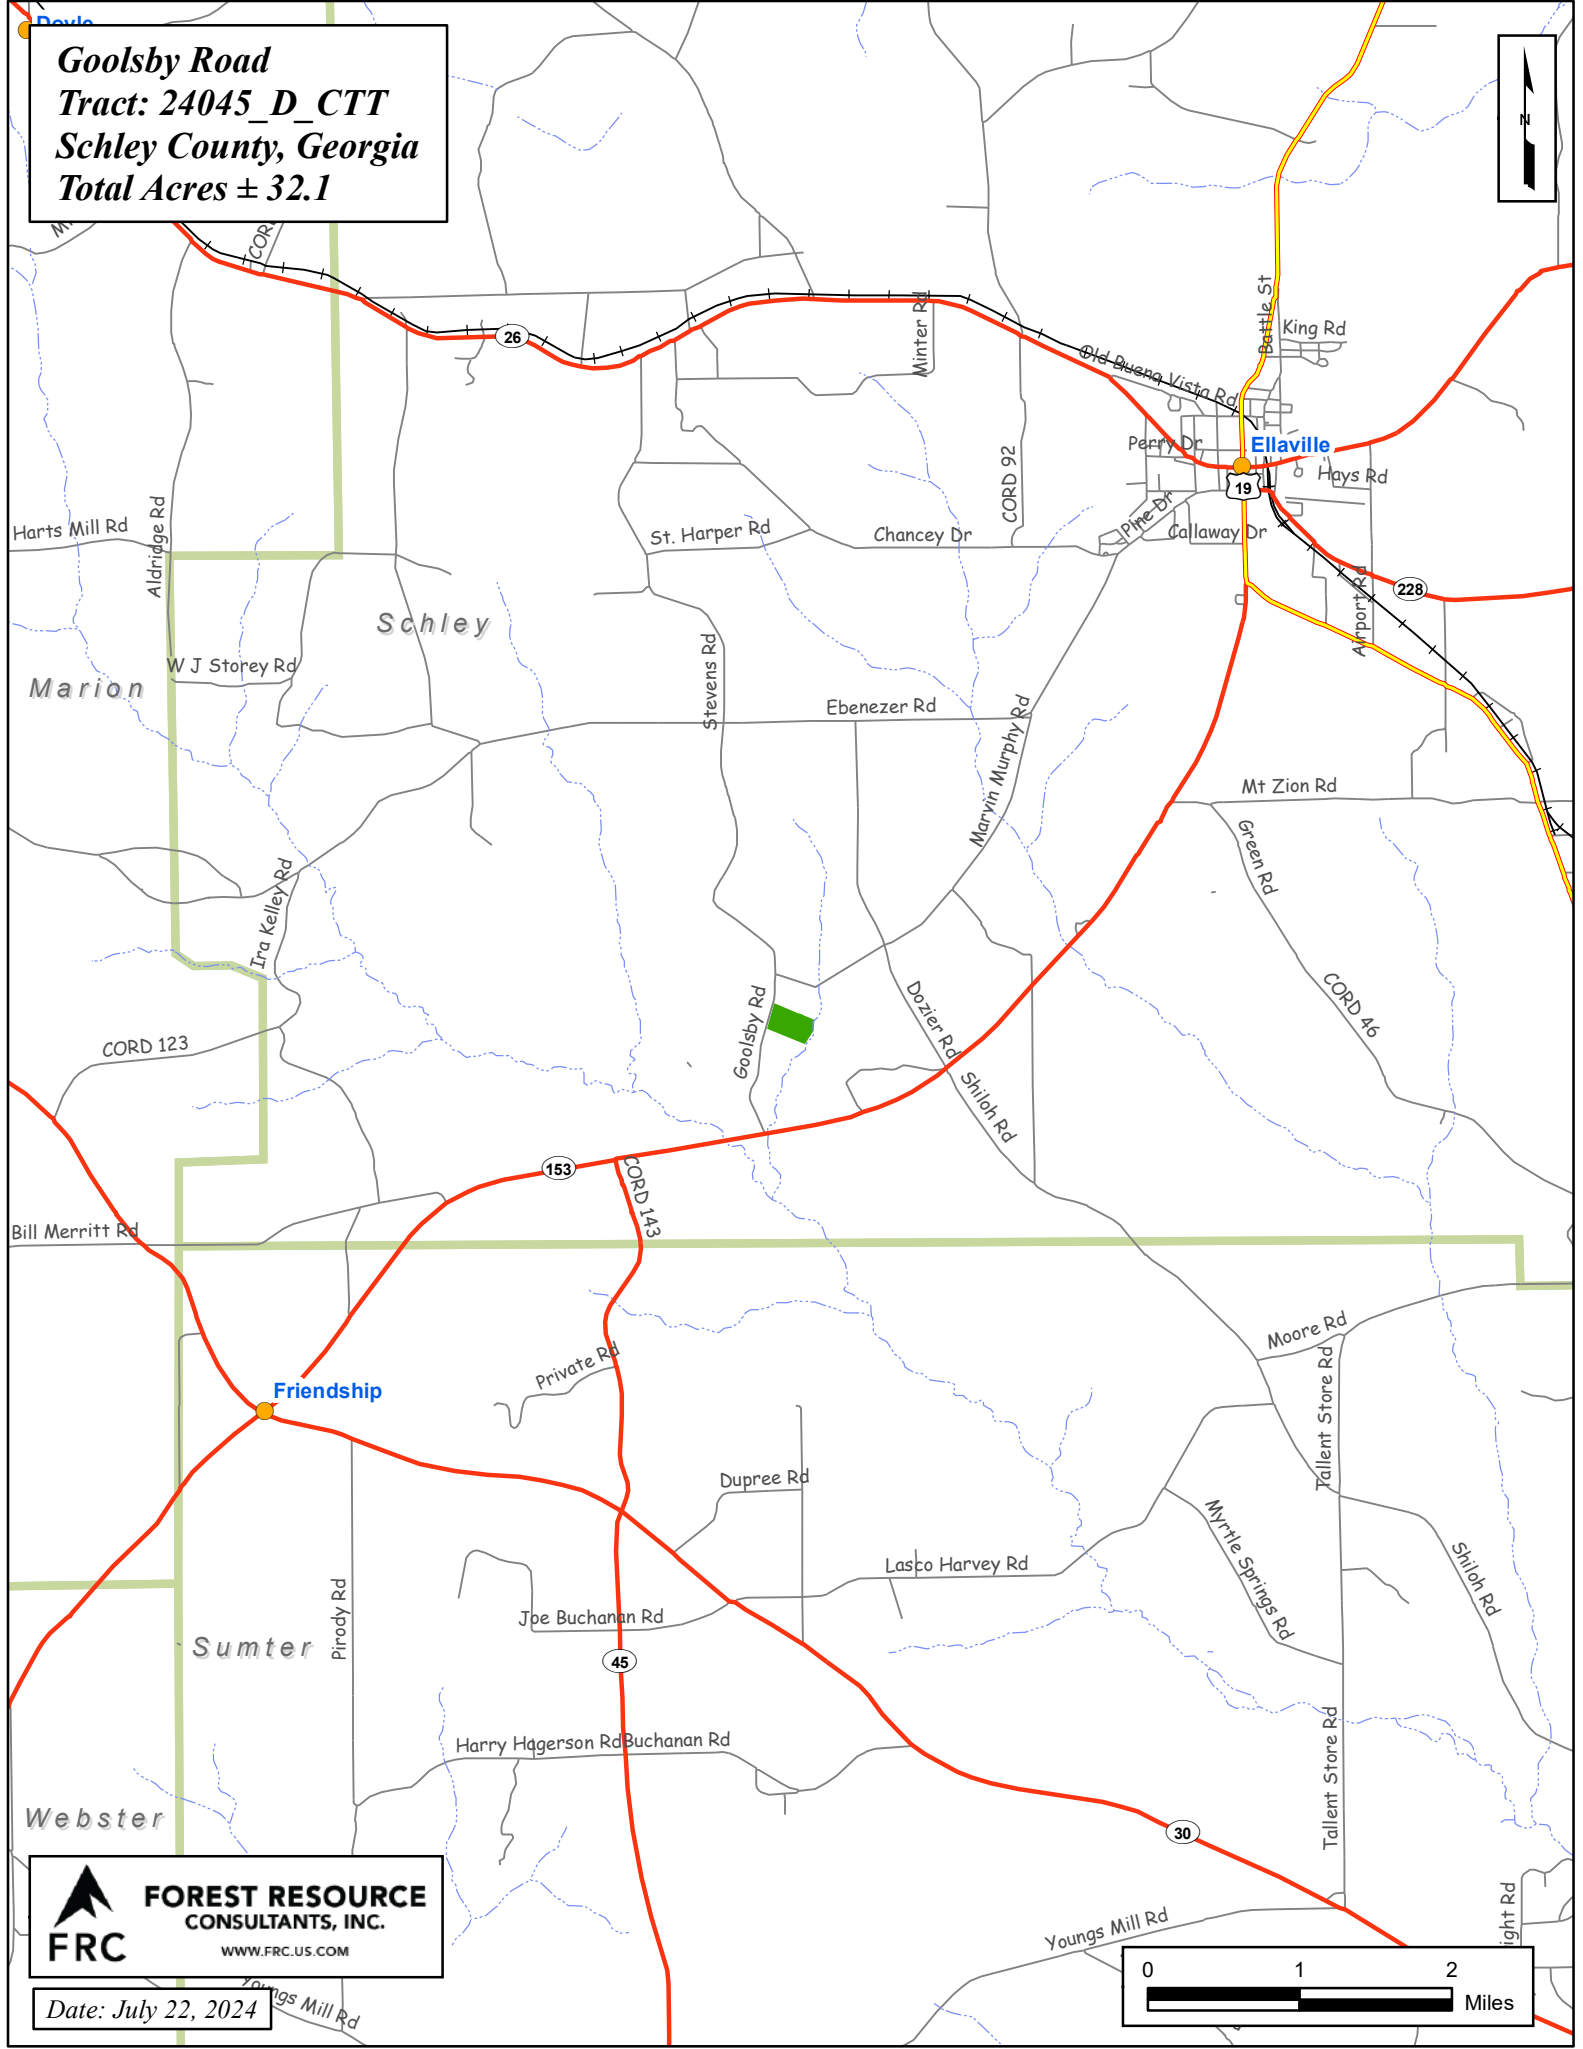

**Goolsby Road**  
**Tract: 24045\_D\_CTT**  
**Schley County, Georgia**  
**Total Acres ± 32.1**

**FOREST RESOURCE  
CONSULTANTS, INC.**  
WWW.FRC.US.COM

Date: July 22, 2024