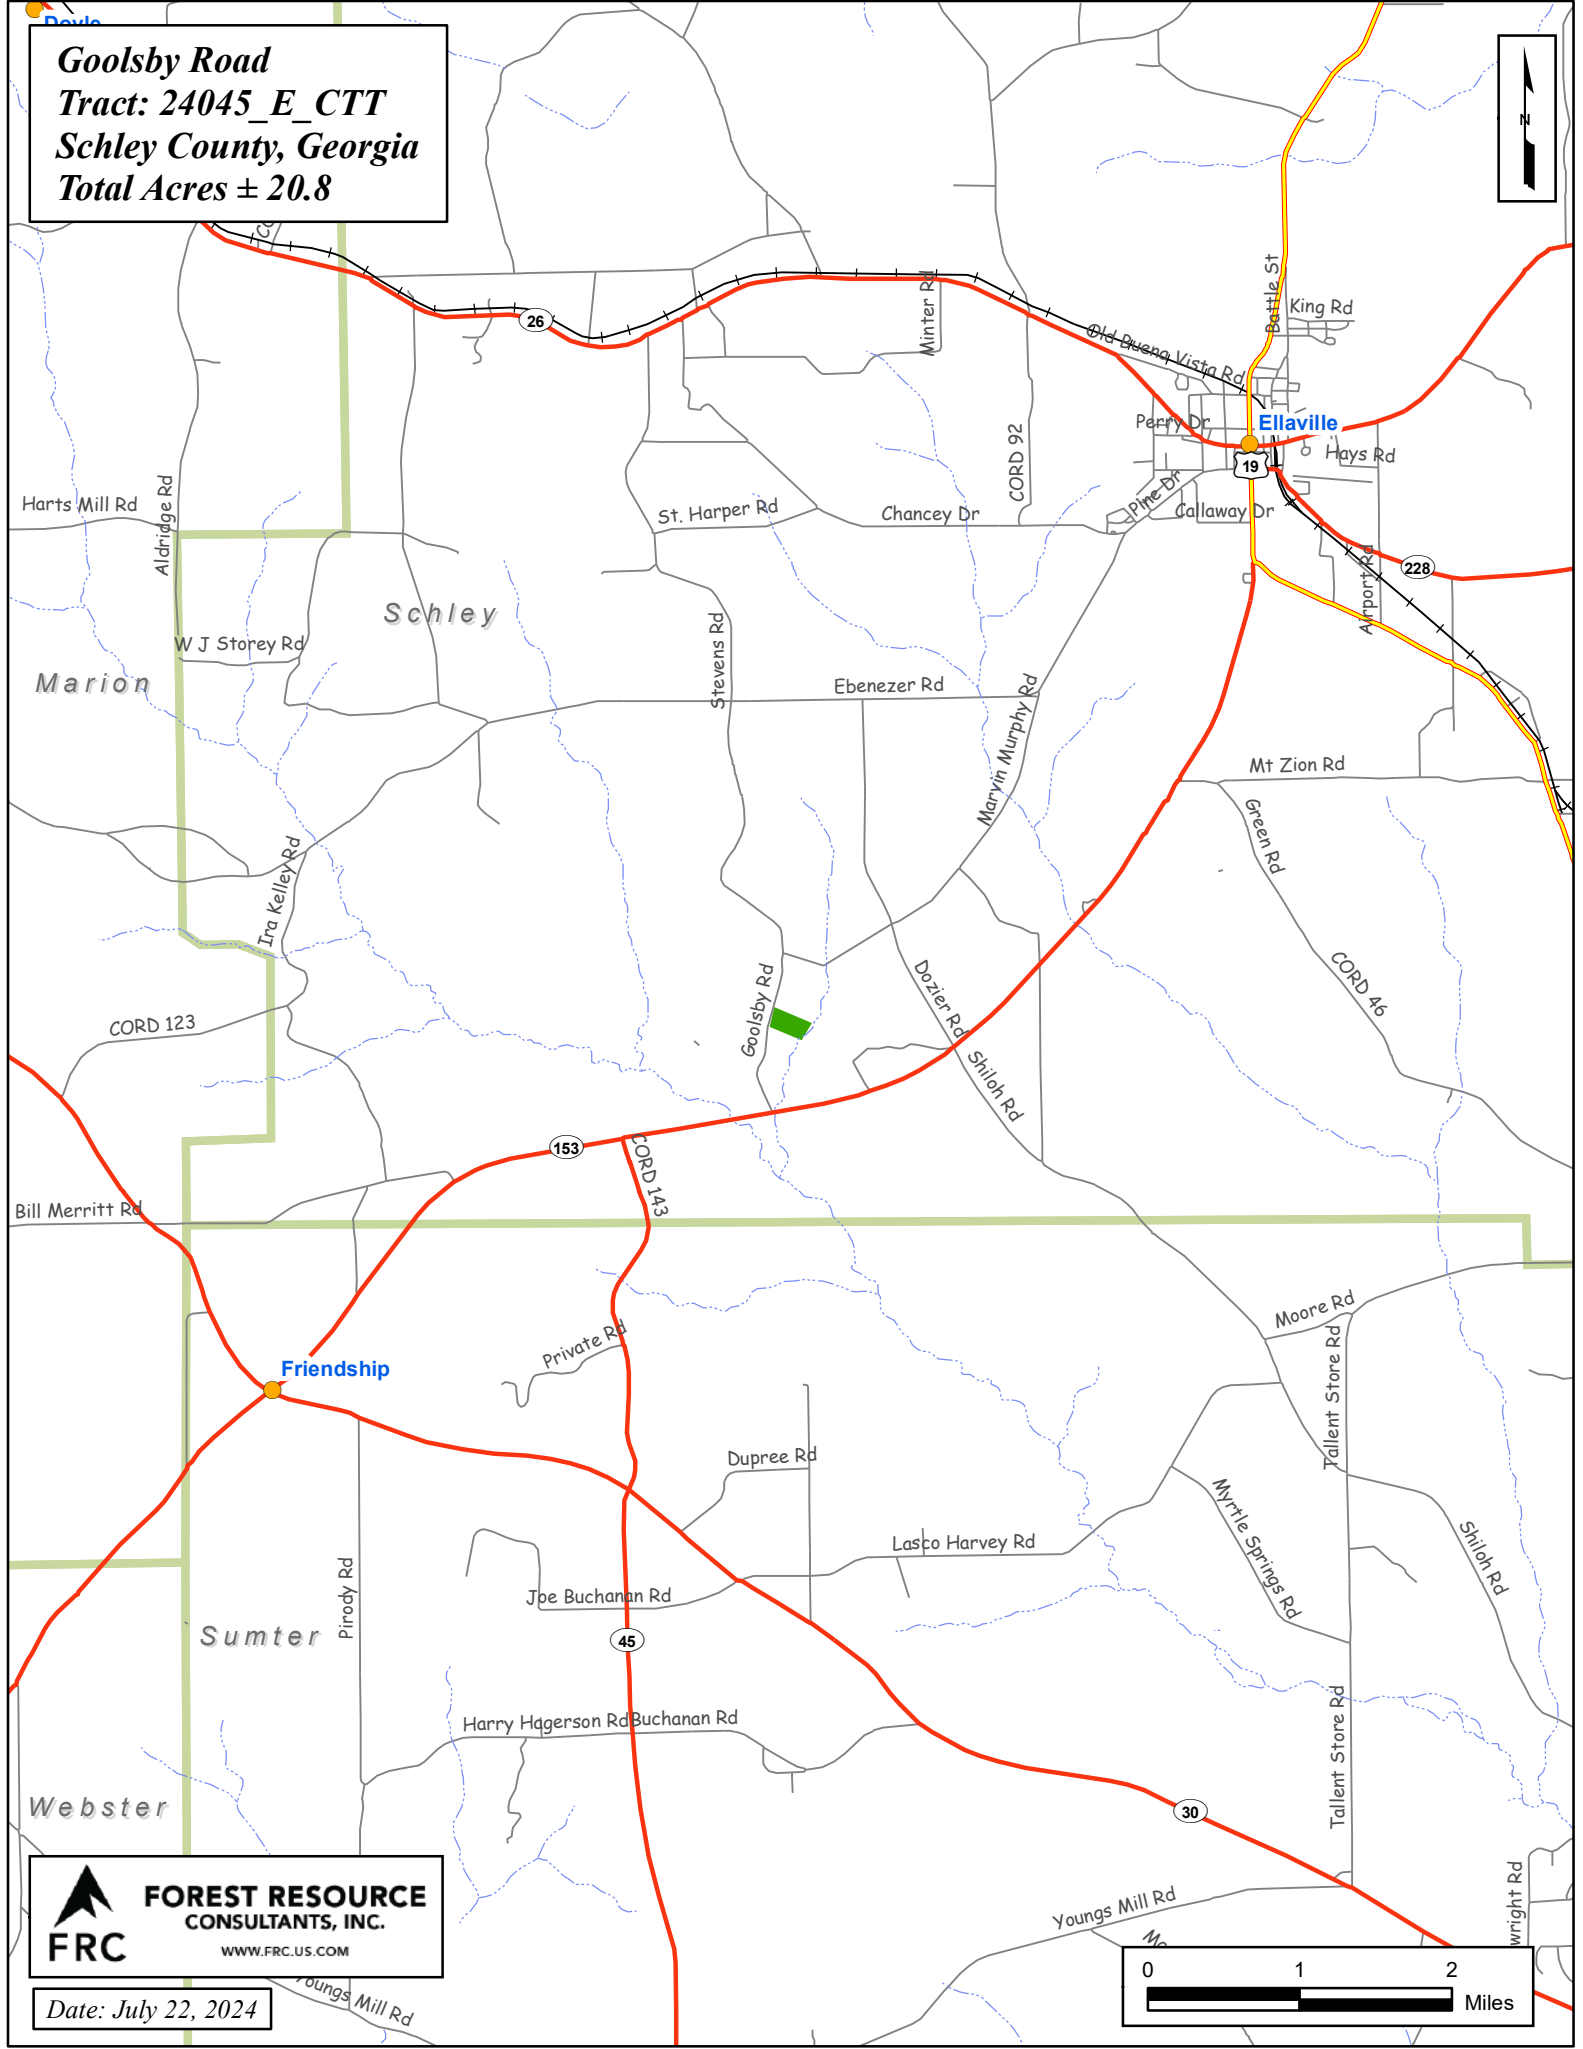

**Goolsby Road**  
**Tract: 24045\_E\_CTT**  
**Schley County, Georgia**  
**Total Acres ± 20.8**

**FOREST RESOURCE  
CONSULTANTS, INC.**  
WWW.FRC.US.COM

Date: July 22, 2024