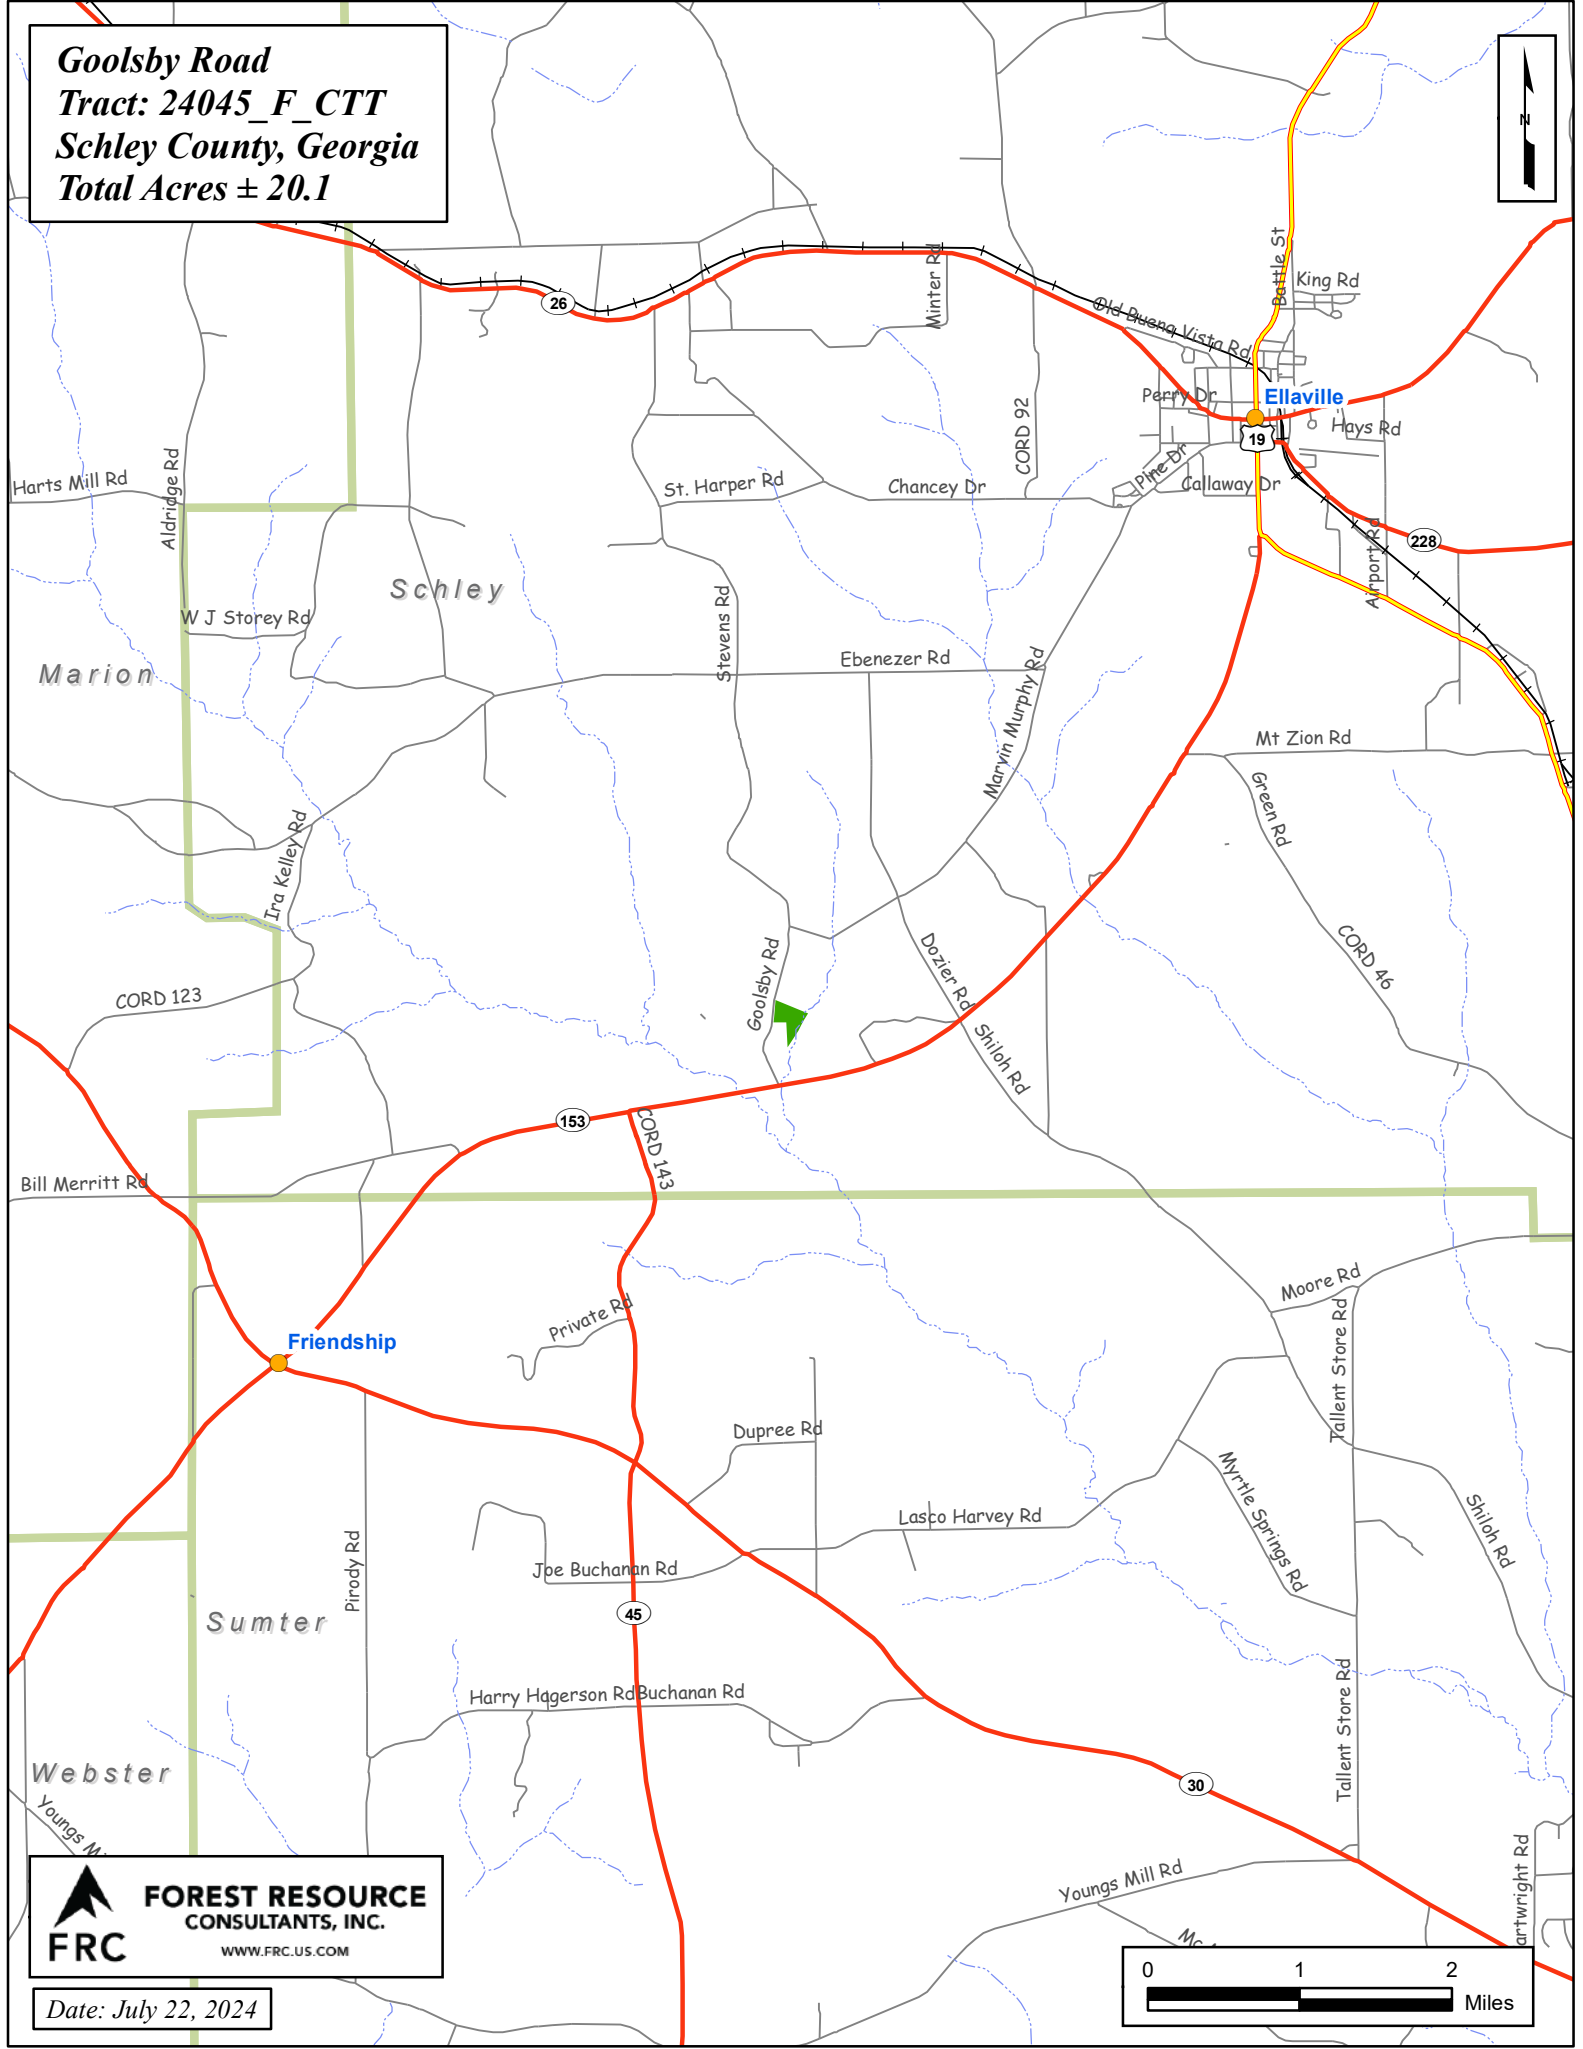

Goolsby Road
Tract: 24045_F_CTT
Schley County, Georgia
Total Acres ± 20.1

 **FOREST RESOURCE CONSULTANTS, INC.**
WWW.FRC.US.COM

Date: July 22, 2024