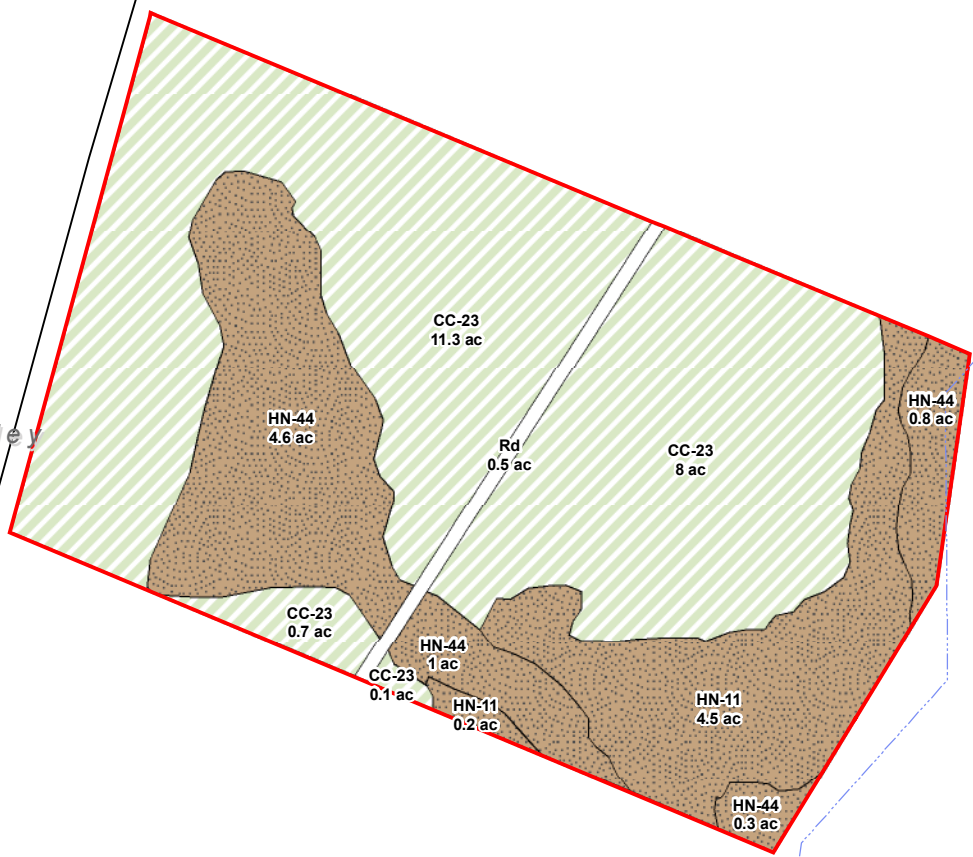

Goolsby Rd
Tract: 24045_D_CTT
Schley County, Georgia
Total Acres ± 32.1

Legend

-  Clearcut
-  Hardwood Non-Convertible
-  Non-Forest

Schley
Goolsby Rd

**FOREST RESOURCE
CONSULTANTS, INC.**
WWW.FRC.US.COM

Date: July 22, 2024