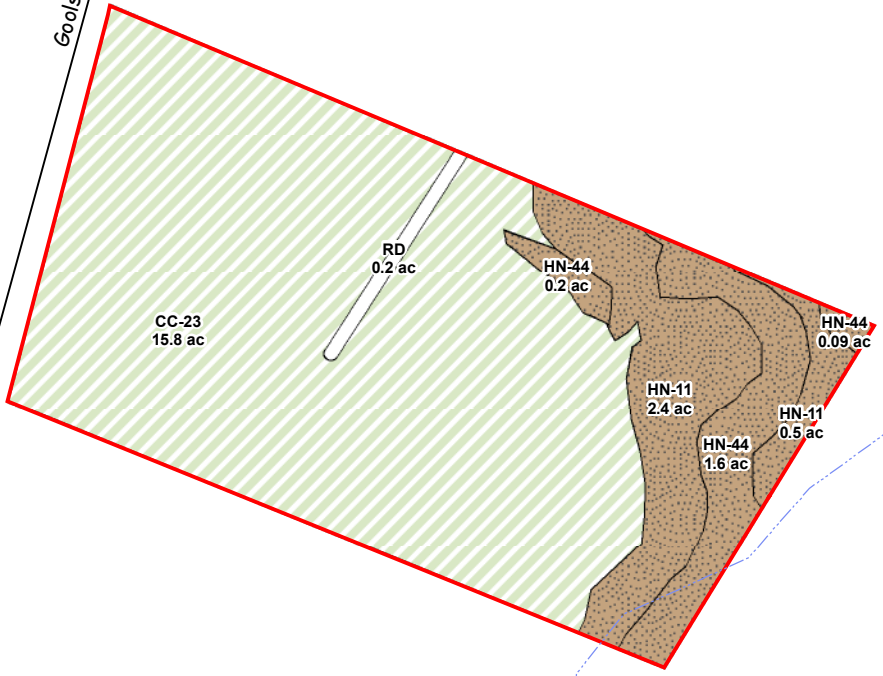

Goolsby Rd
Tract: 24045_E_CTT
Schley County, Georgia
Total Acres ± 20.8

Legend

-  Clearcut
-  Hardwood Non-Convertible
-  Non-Forest

Schley

Goolsby Rd

 **FOREST RESOURCE CONSULTANTS, INC.**
WWW.FRC.US.COM

Date: July 22, 2024