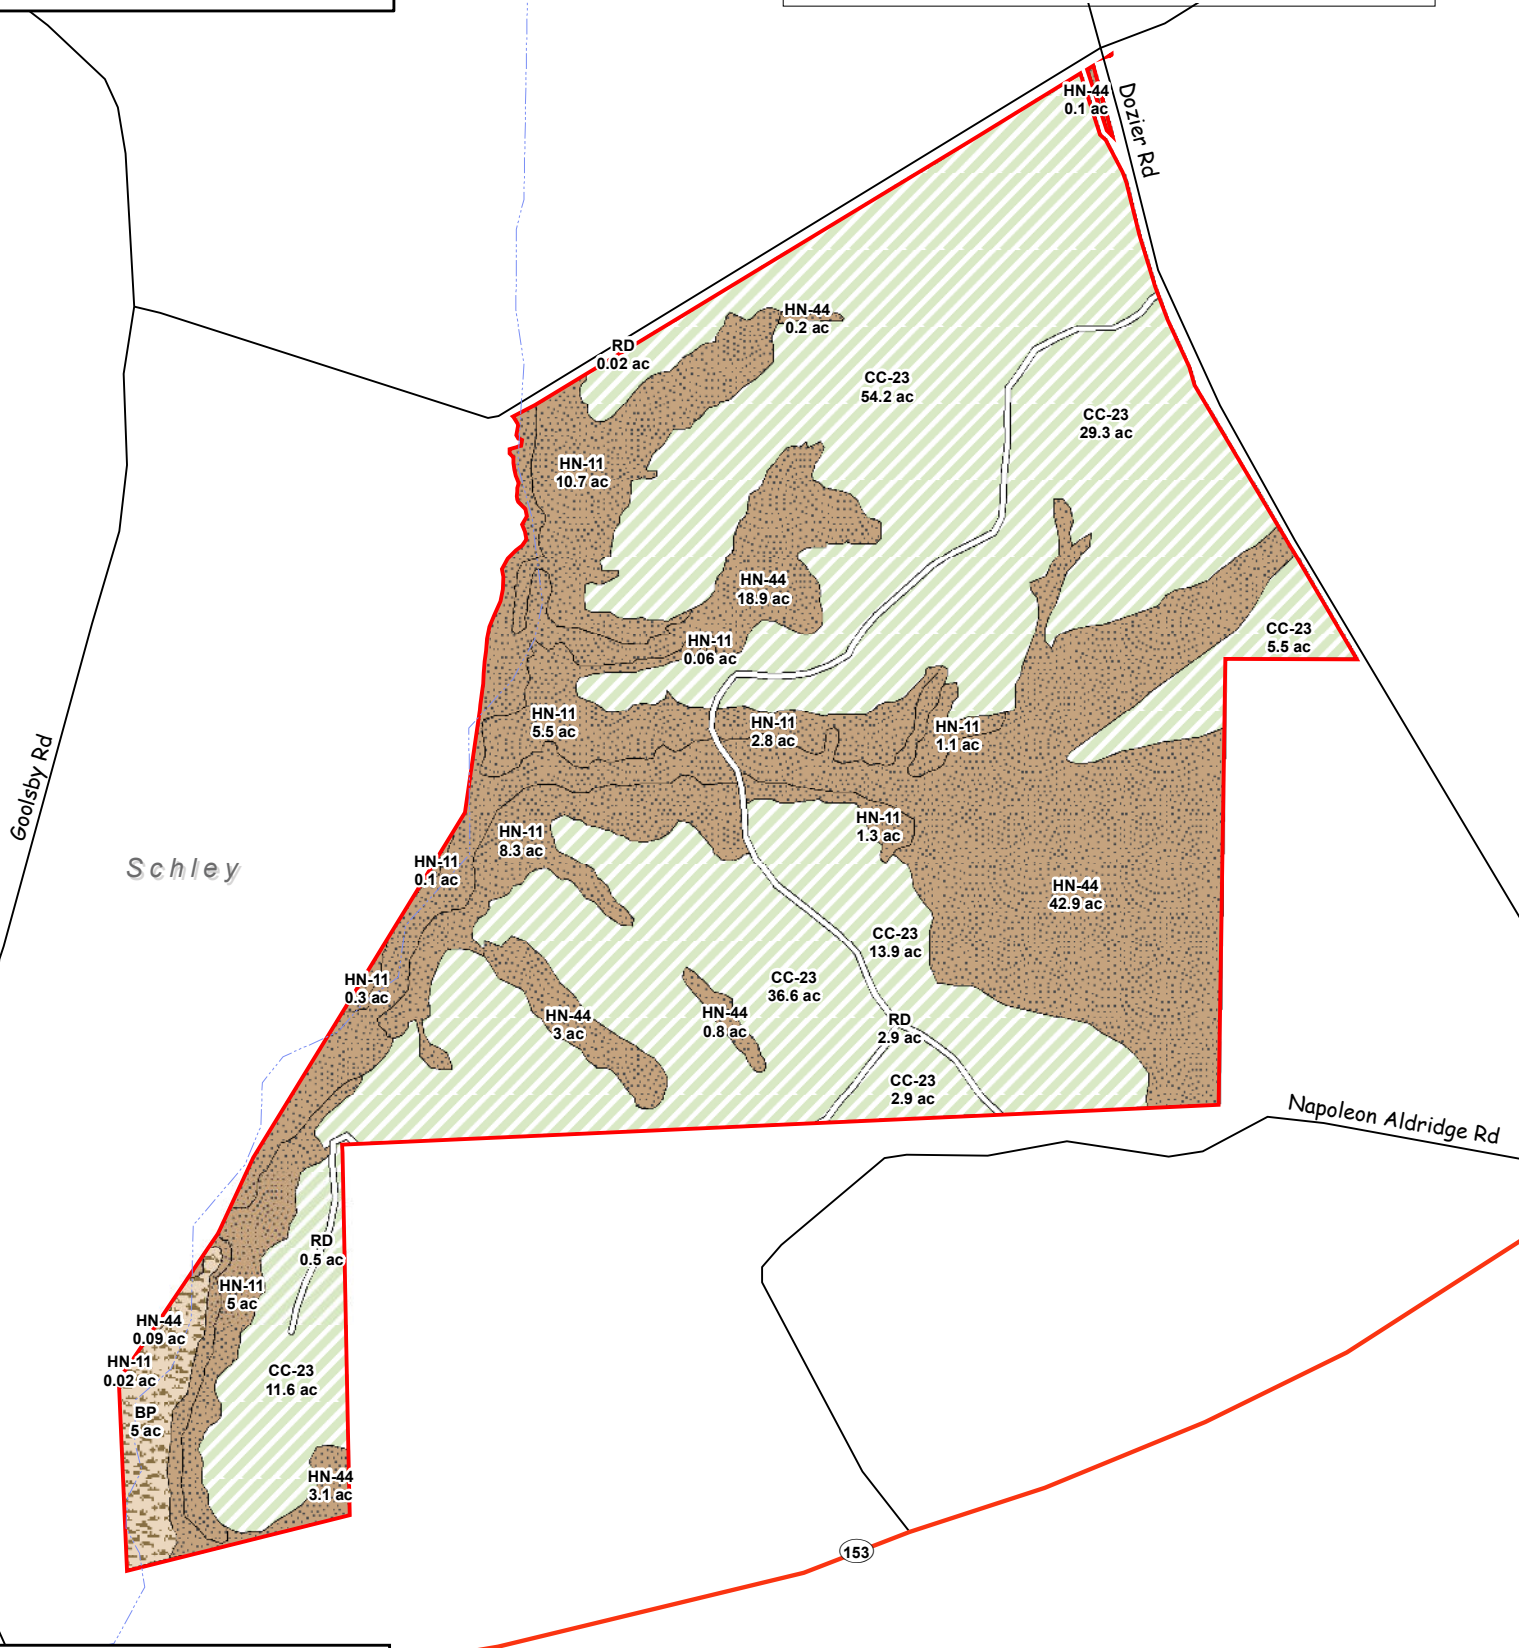

**Dozier Road**  
**Tract: 24045\_G\_CTT**  
**Schley County, Georgia**  
**Total Acres ± 270**

**Legend**

-  Clearcut
-  Hardwood Non-Convertible
-  Beaver Pond
-  Non-Forest

**FOREST RESOURCE CONSULTANTS, INC.**  
 WWW.FRC.US.COM

Date: July 22, 2024