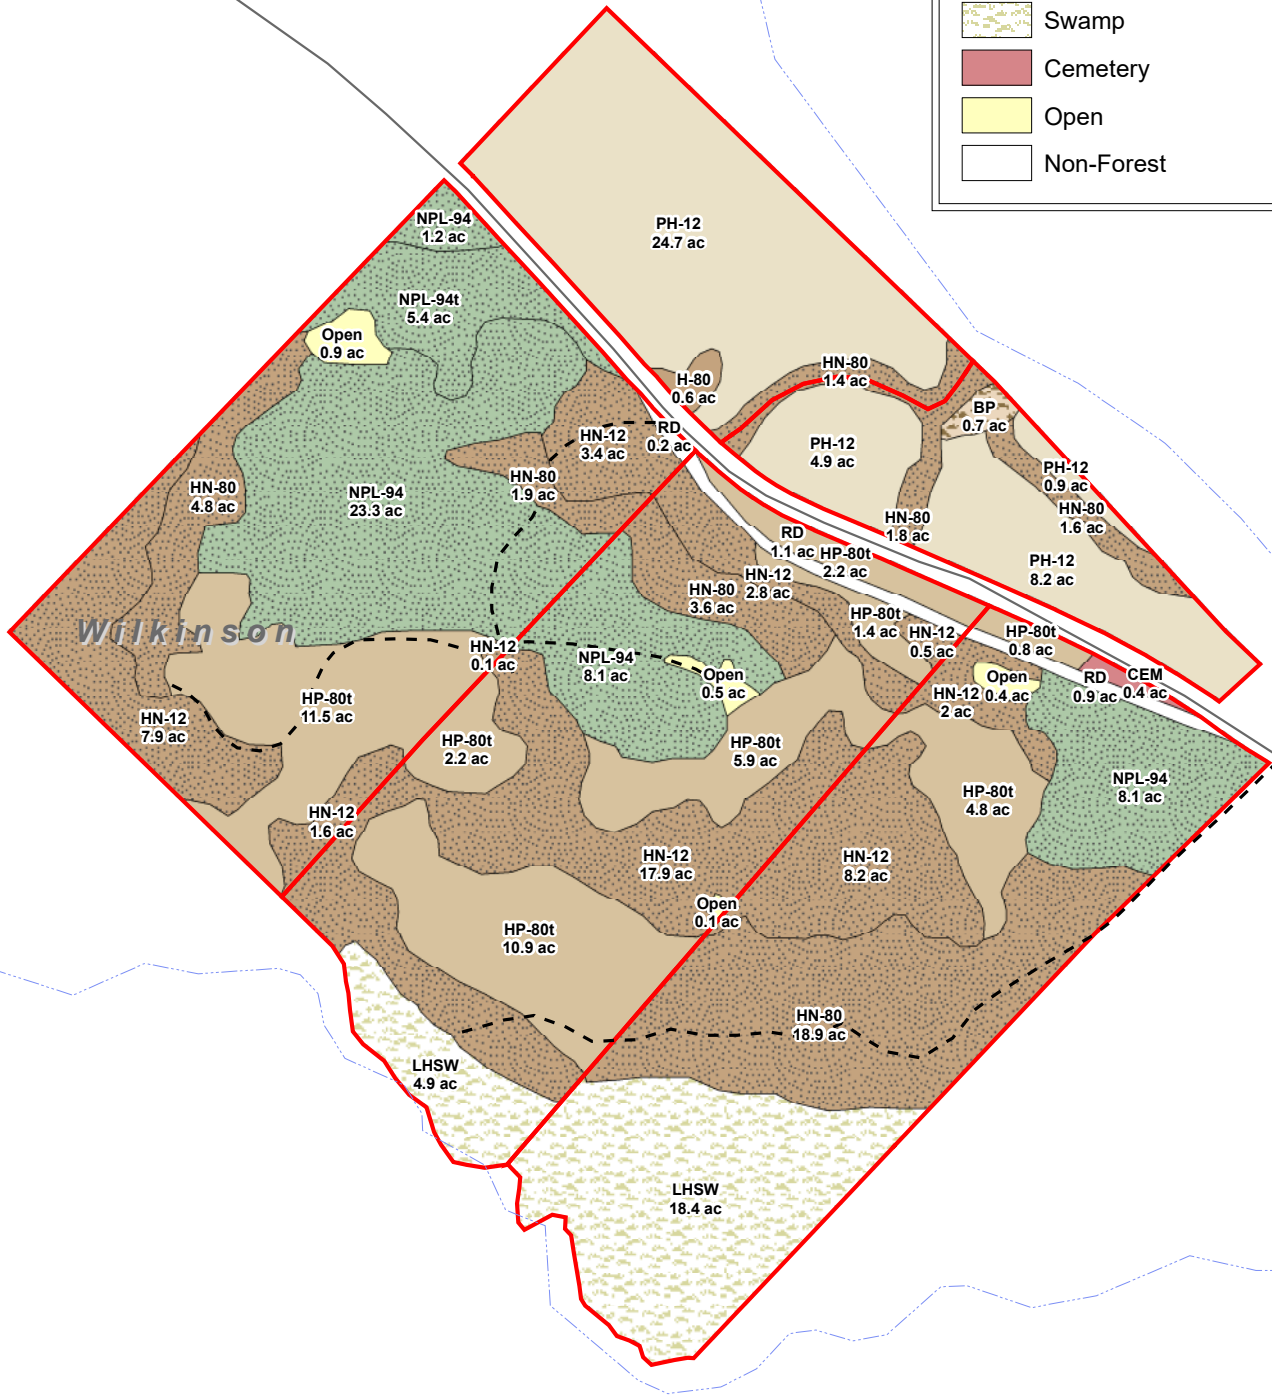

**Harlin Day Tracts
Wilkinson Co., GA
Total Acres ± 232.10**

Legend

- Natural Pine Mrch
- Pine Hardwood
- Hardwood Pine
- Hardwood
- Hardwood Non-Convertible
- Beaver Pond
- Swamp
- Cemetery
- Open
- Non-Forest

Harlin Day Rd

FOREST RESOURCE CONSULTANTS, INC.
WWW.FRC.US.COM

Date: November 21, 2024