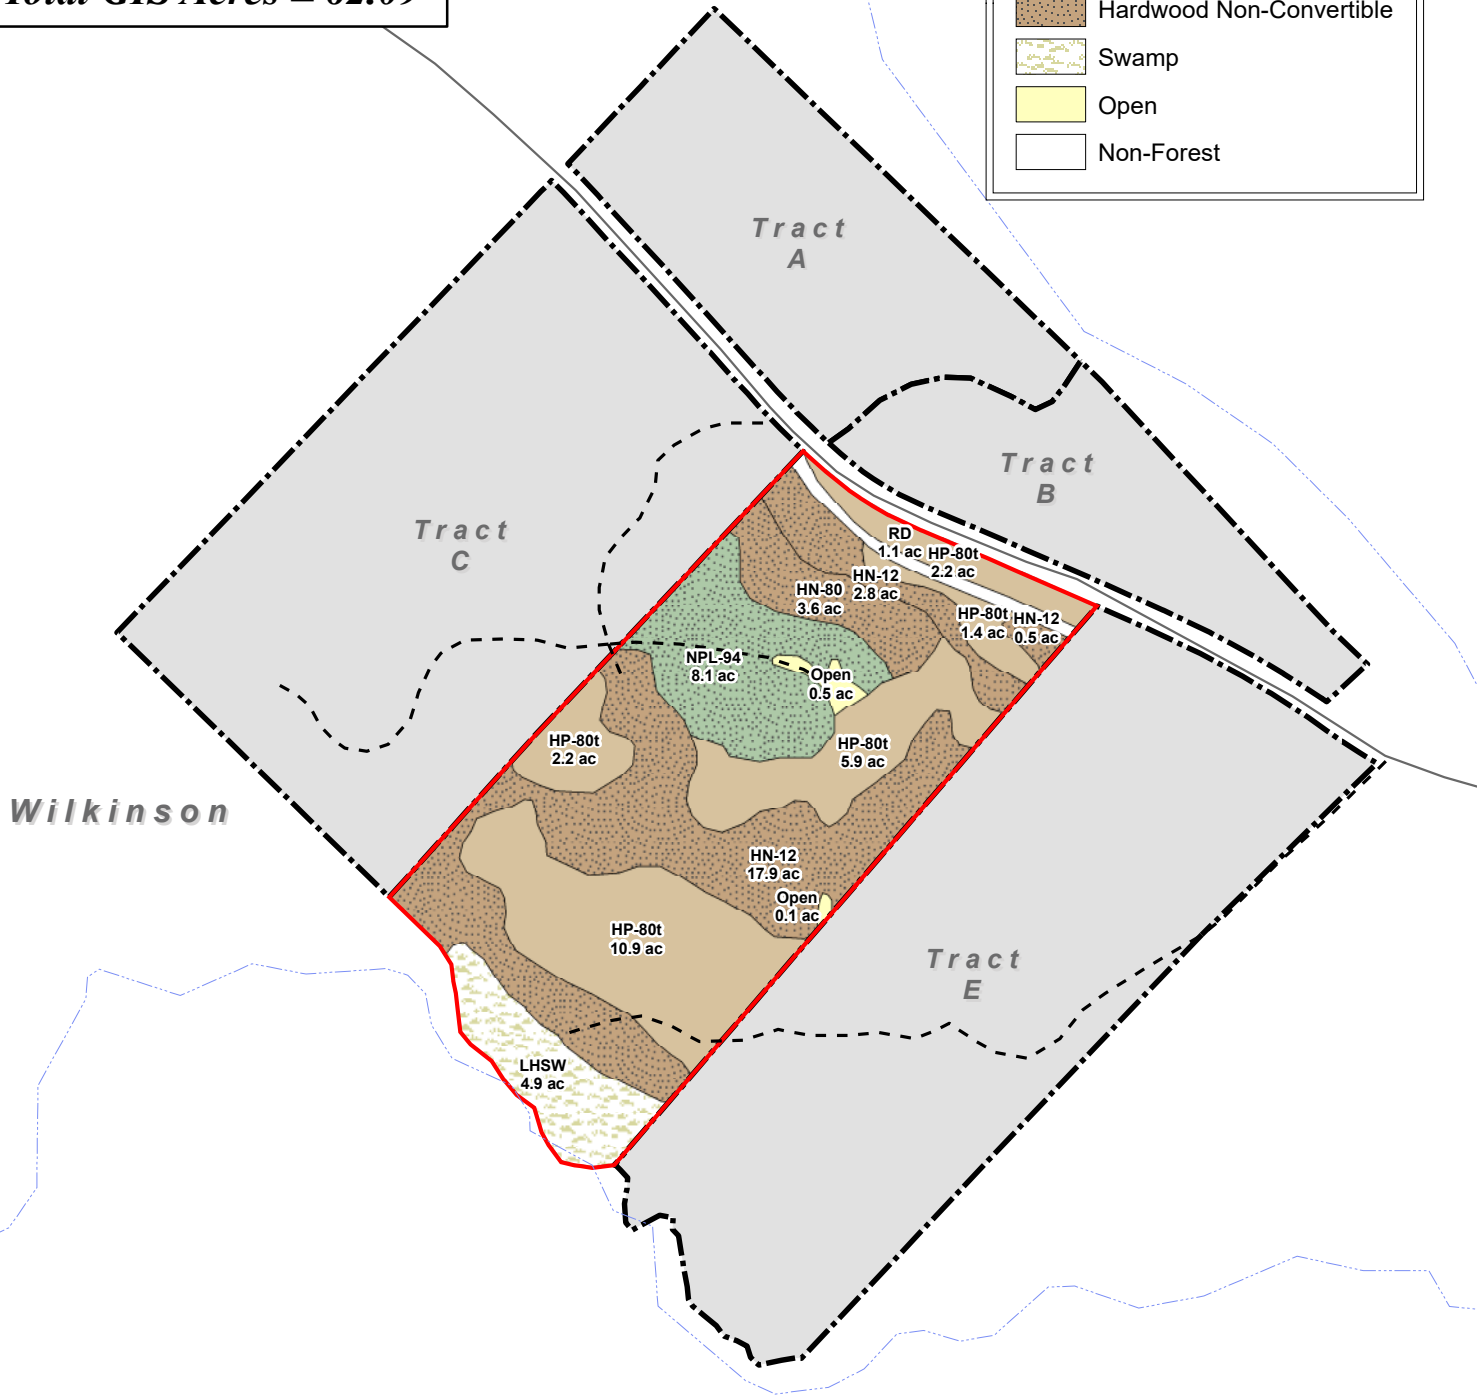

Harlin Day
Tract D
Wilkinson County, GA
Total GIS Acres ± 62.09

Legend

-  Natural Pine Mrch
-  Hardwood Pine
-  Hardwood Non-Convertible
-  Swamp
-  Open
-  Non-Forest

**FOREST RESOURCE
CONSULTANTS, INC.**
WWW.FRC.US.COM

Date: October 15, 2024