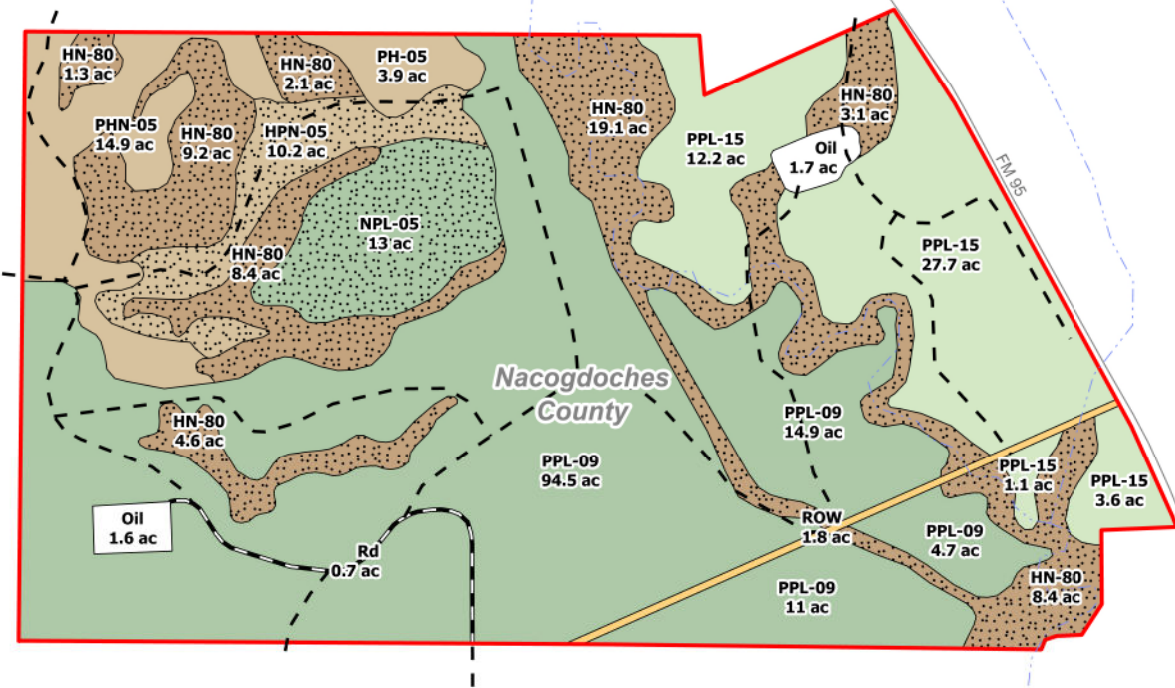

JEMCO 95
Nacogdoches County, TX
Total Book Acres ± 273.81

Legend

-  Planted Pine Mrch
-  Planted Pine Pmrch
-  Natural Pine Mrch
-  Hardwood Pine
-  Hardwood Pine Non-Convertible
-  Hardwood Non-Convertible
-  ROW
-  Non-Forest