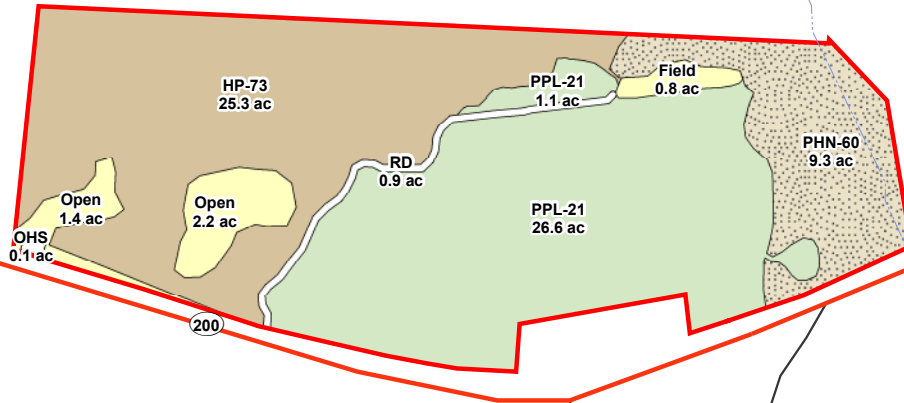

MB008_A_CTT
Early County, GA
Total Acres ± 67.5

Legend

- Planted Pine Pmrch
- Hardwood Pine
- Pine Hardwood Non-Convertible
- Field/Open
- Non-Forest

Bull St
Hightower Ave

Early

200

Kestler Ave

CORD 227