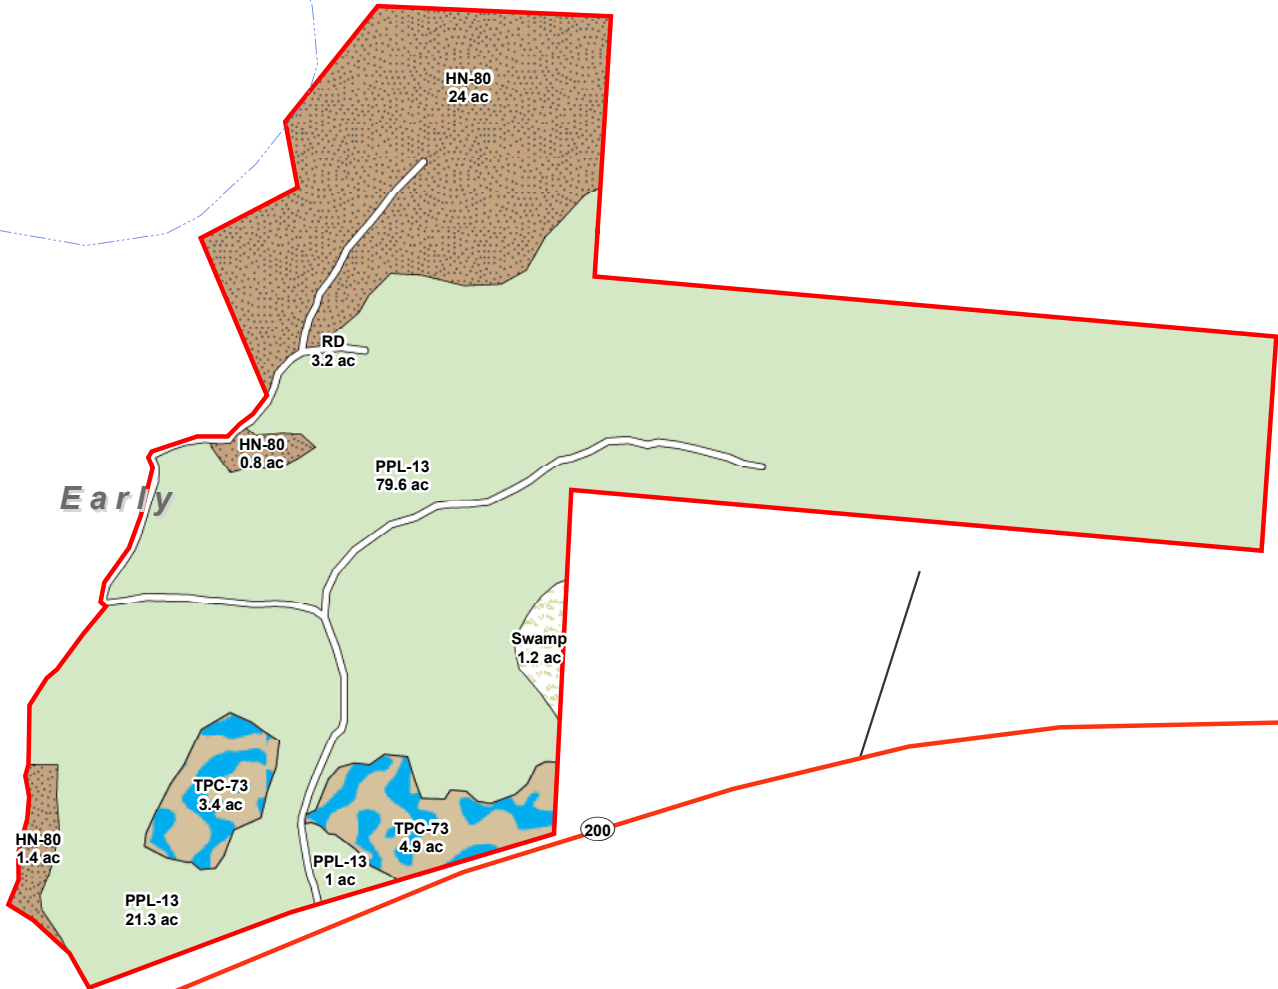

MB008_C_CTT
Early County, GA
Total Acres ± 140.5

Legend

- Planted Pine Pmrch
- Hardwood Non-Convertible
- Timbered Pond Cypress
- Swamp
- Non-Forest

FRC **FOREST RESOURCE CONSULTANTS, INC.**
 WWW.FRC.US.COM

Date: November 19, 2024