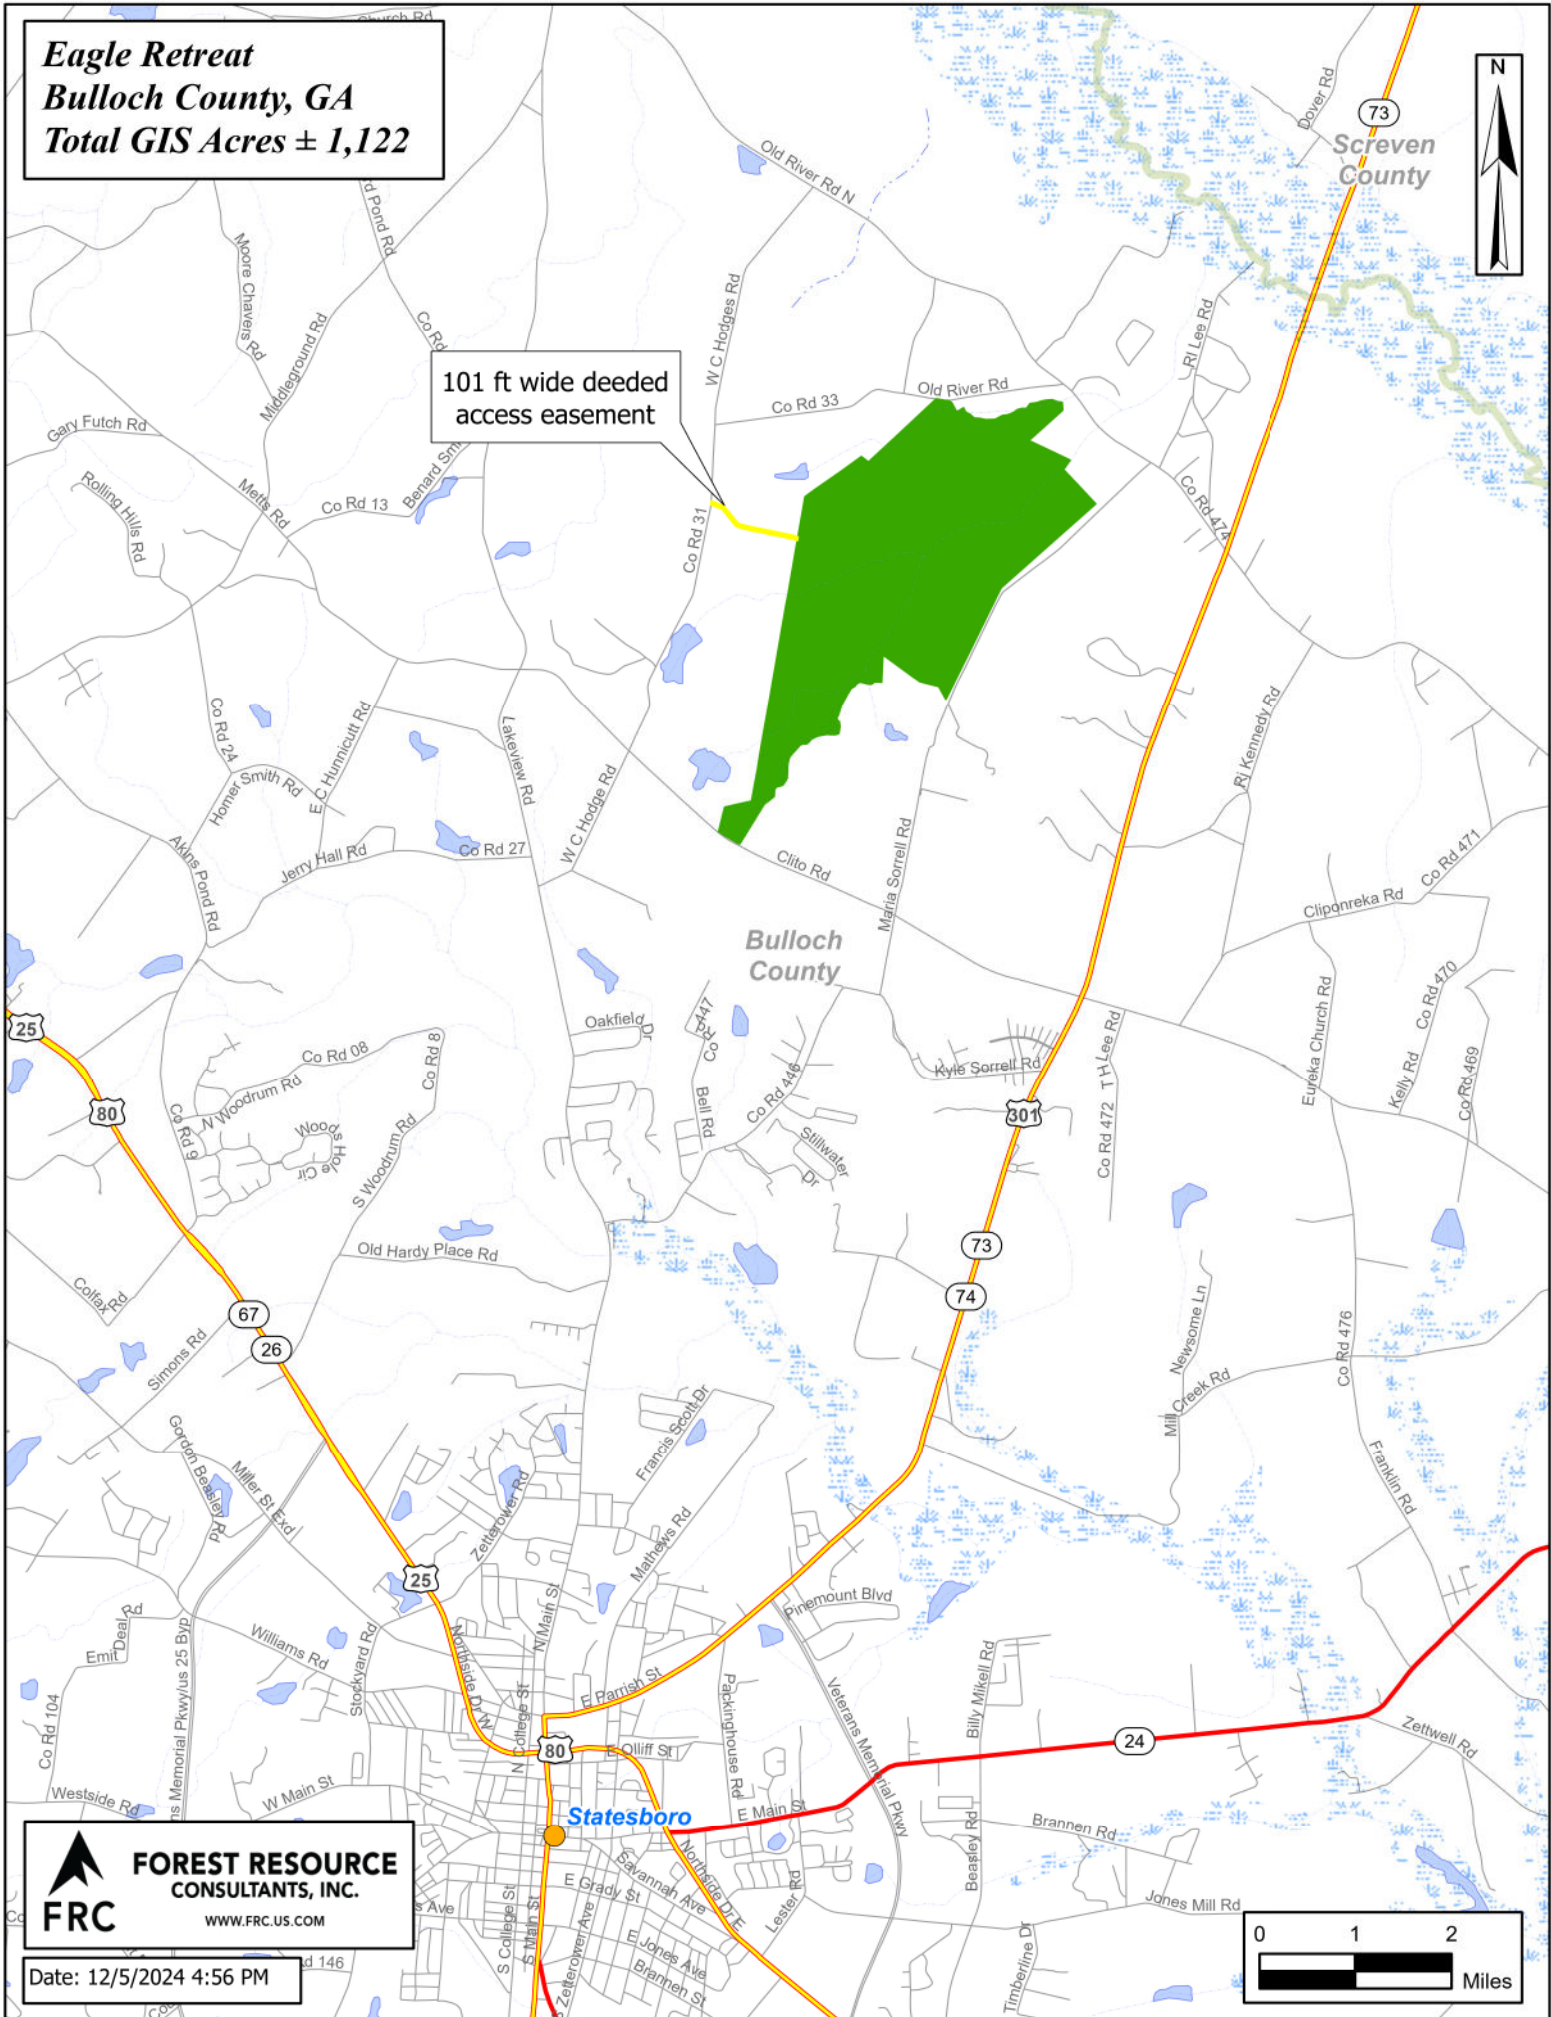

**Eagle Retreat**  
**Bulloch County, GA**  
**Total GIS Acres ± 1,122**

101 ft wide deeded  
access easement

 **FOREST RESOURCE  
CONSULTANTS, INC.**  
WWW.FRC.US.COM

Date: 12/5/2024 4:56 PM