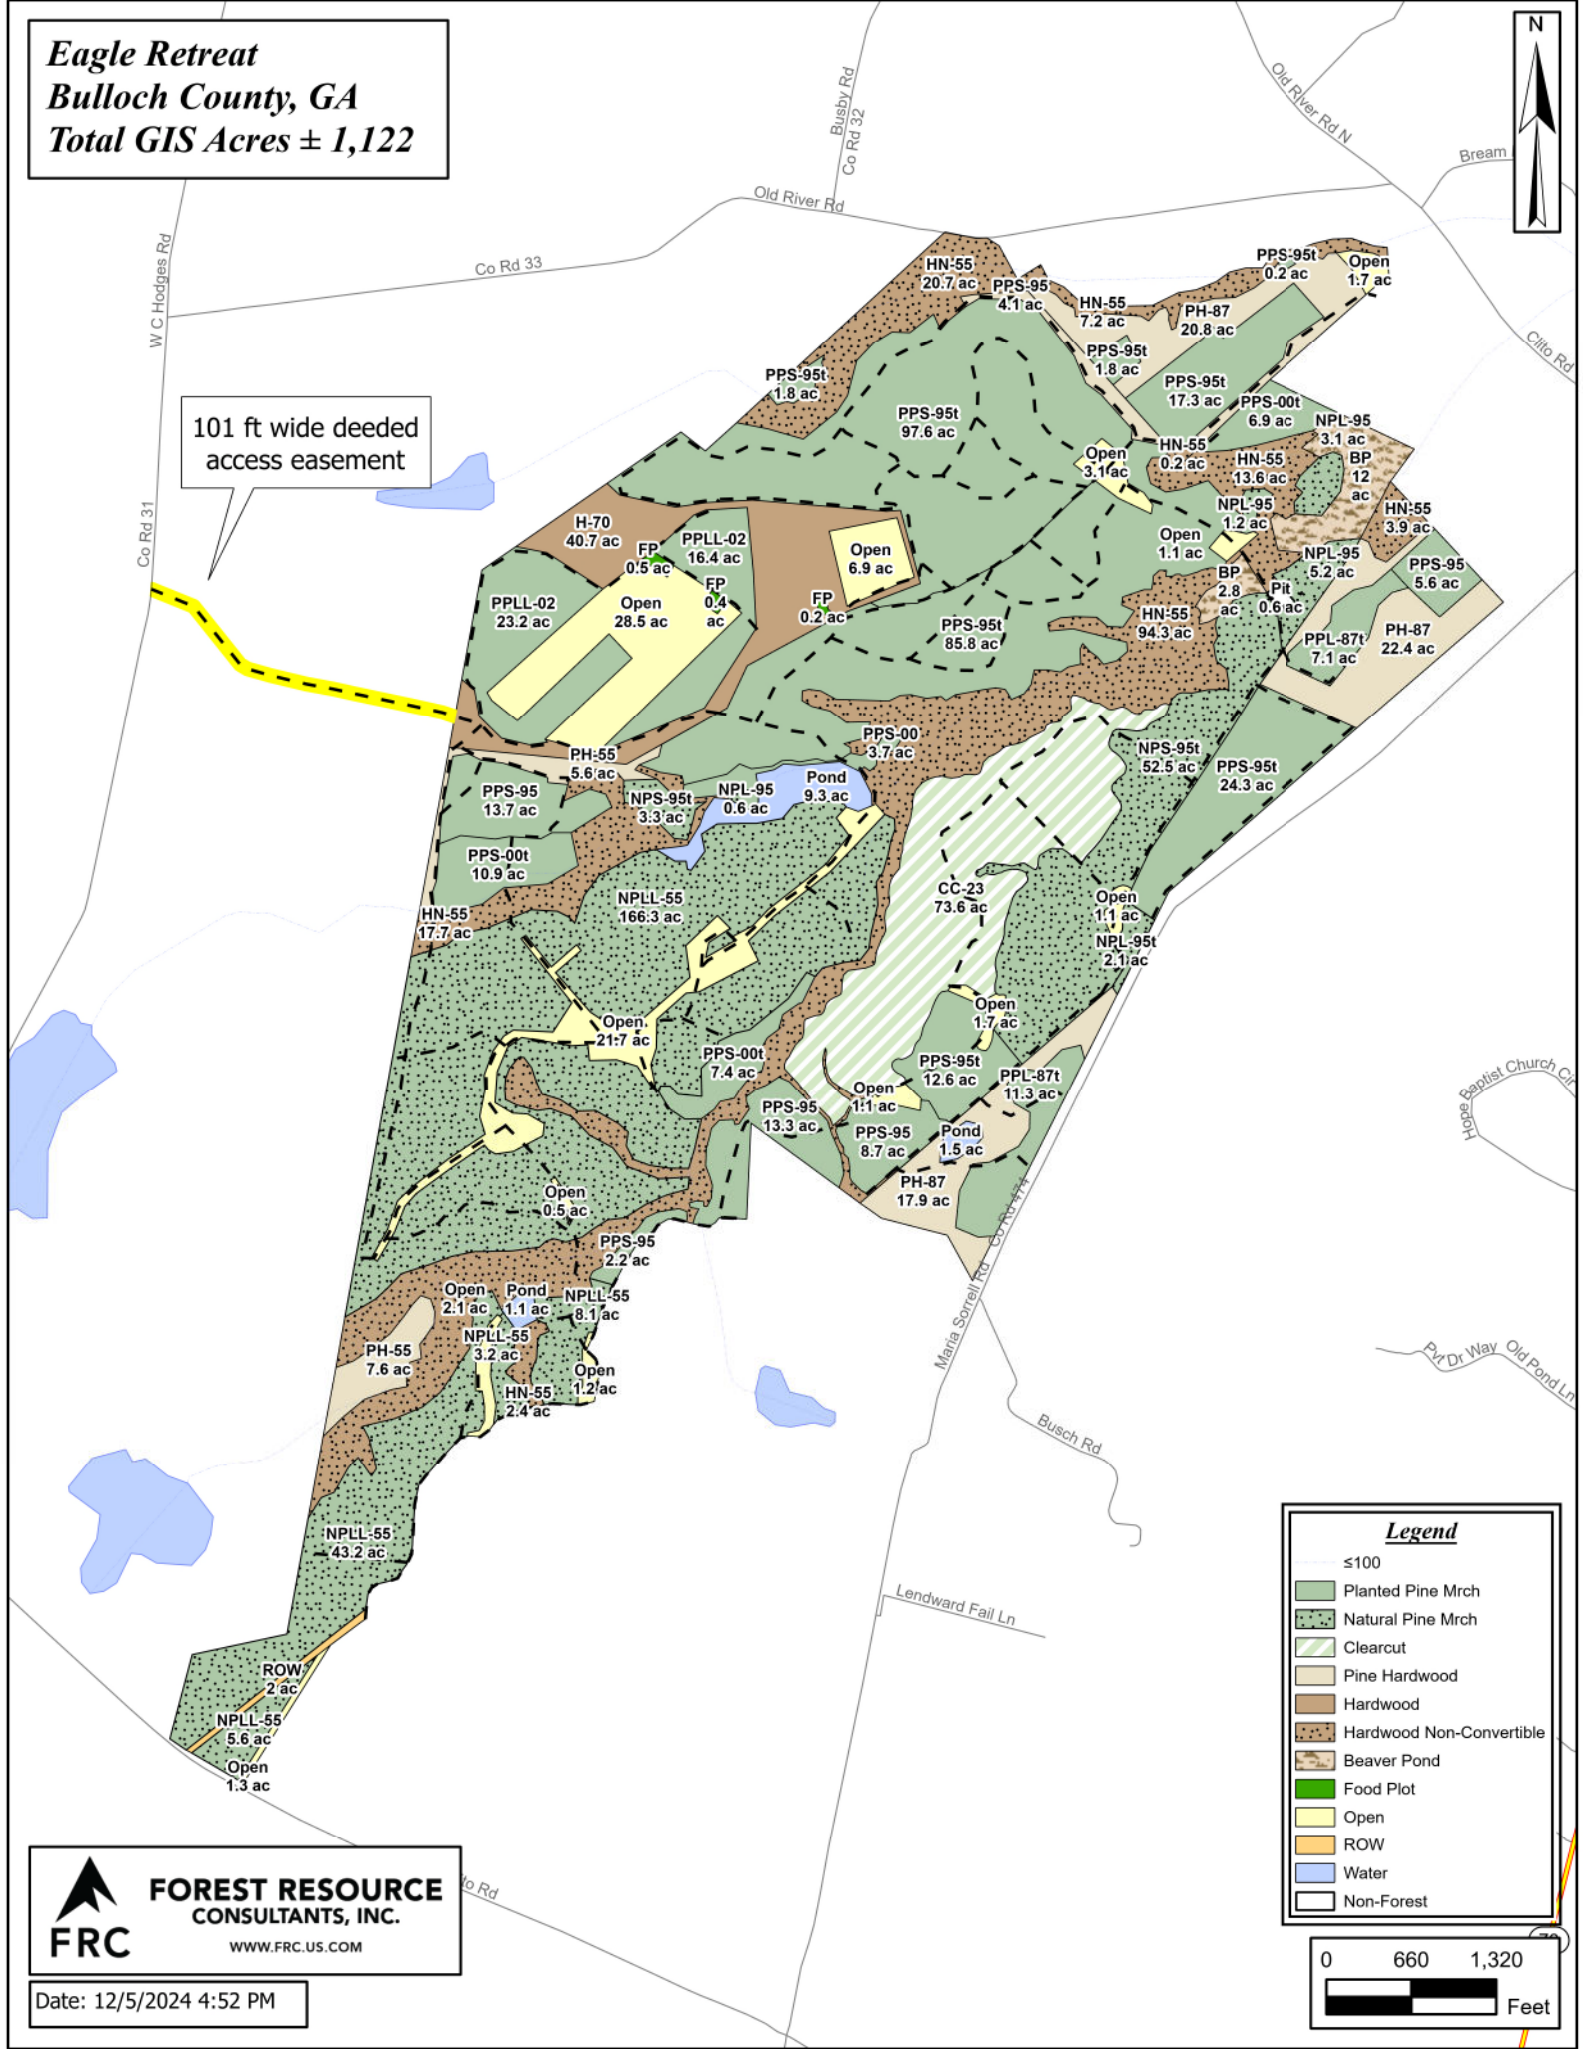

Eagle Retreat
Bulloch County, GA
Total GIS Acres ± 1,122

101 ft wide deeded access easement

Legend

- ≤100
- Planted Pine Mrch
- Natural Pine Mrch
- Clearcut
- Pine Hardwood
- Hardwood
- Hardwood Non-Convertible
- Beaver Pond
- Food Plot
- Open
- ROW
- Water
- Non-Forest