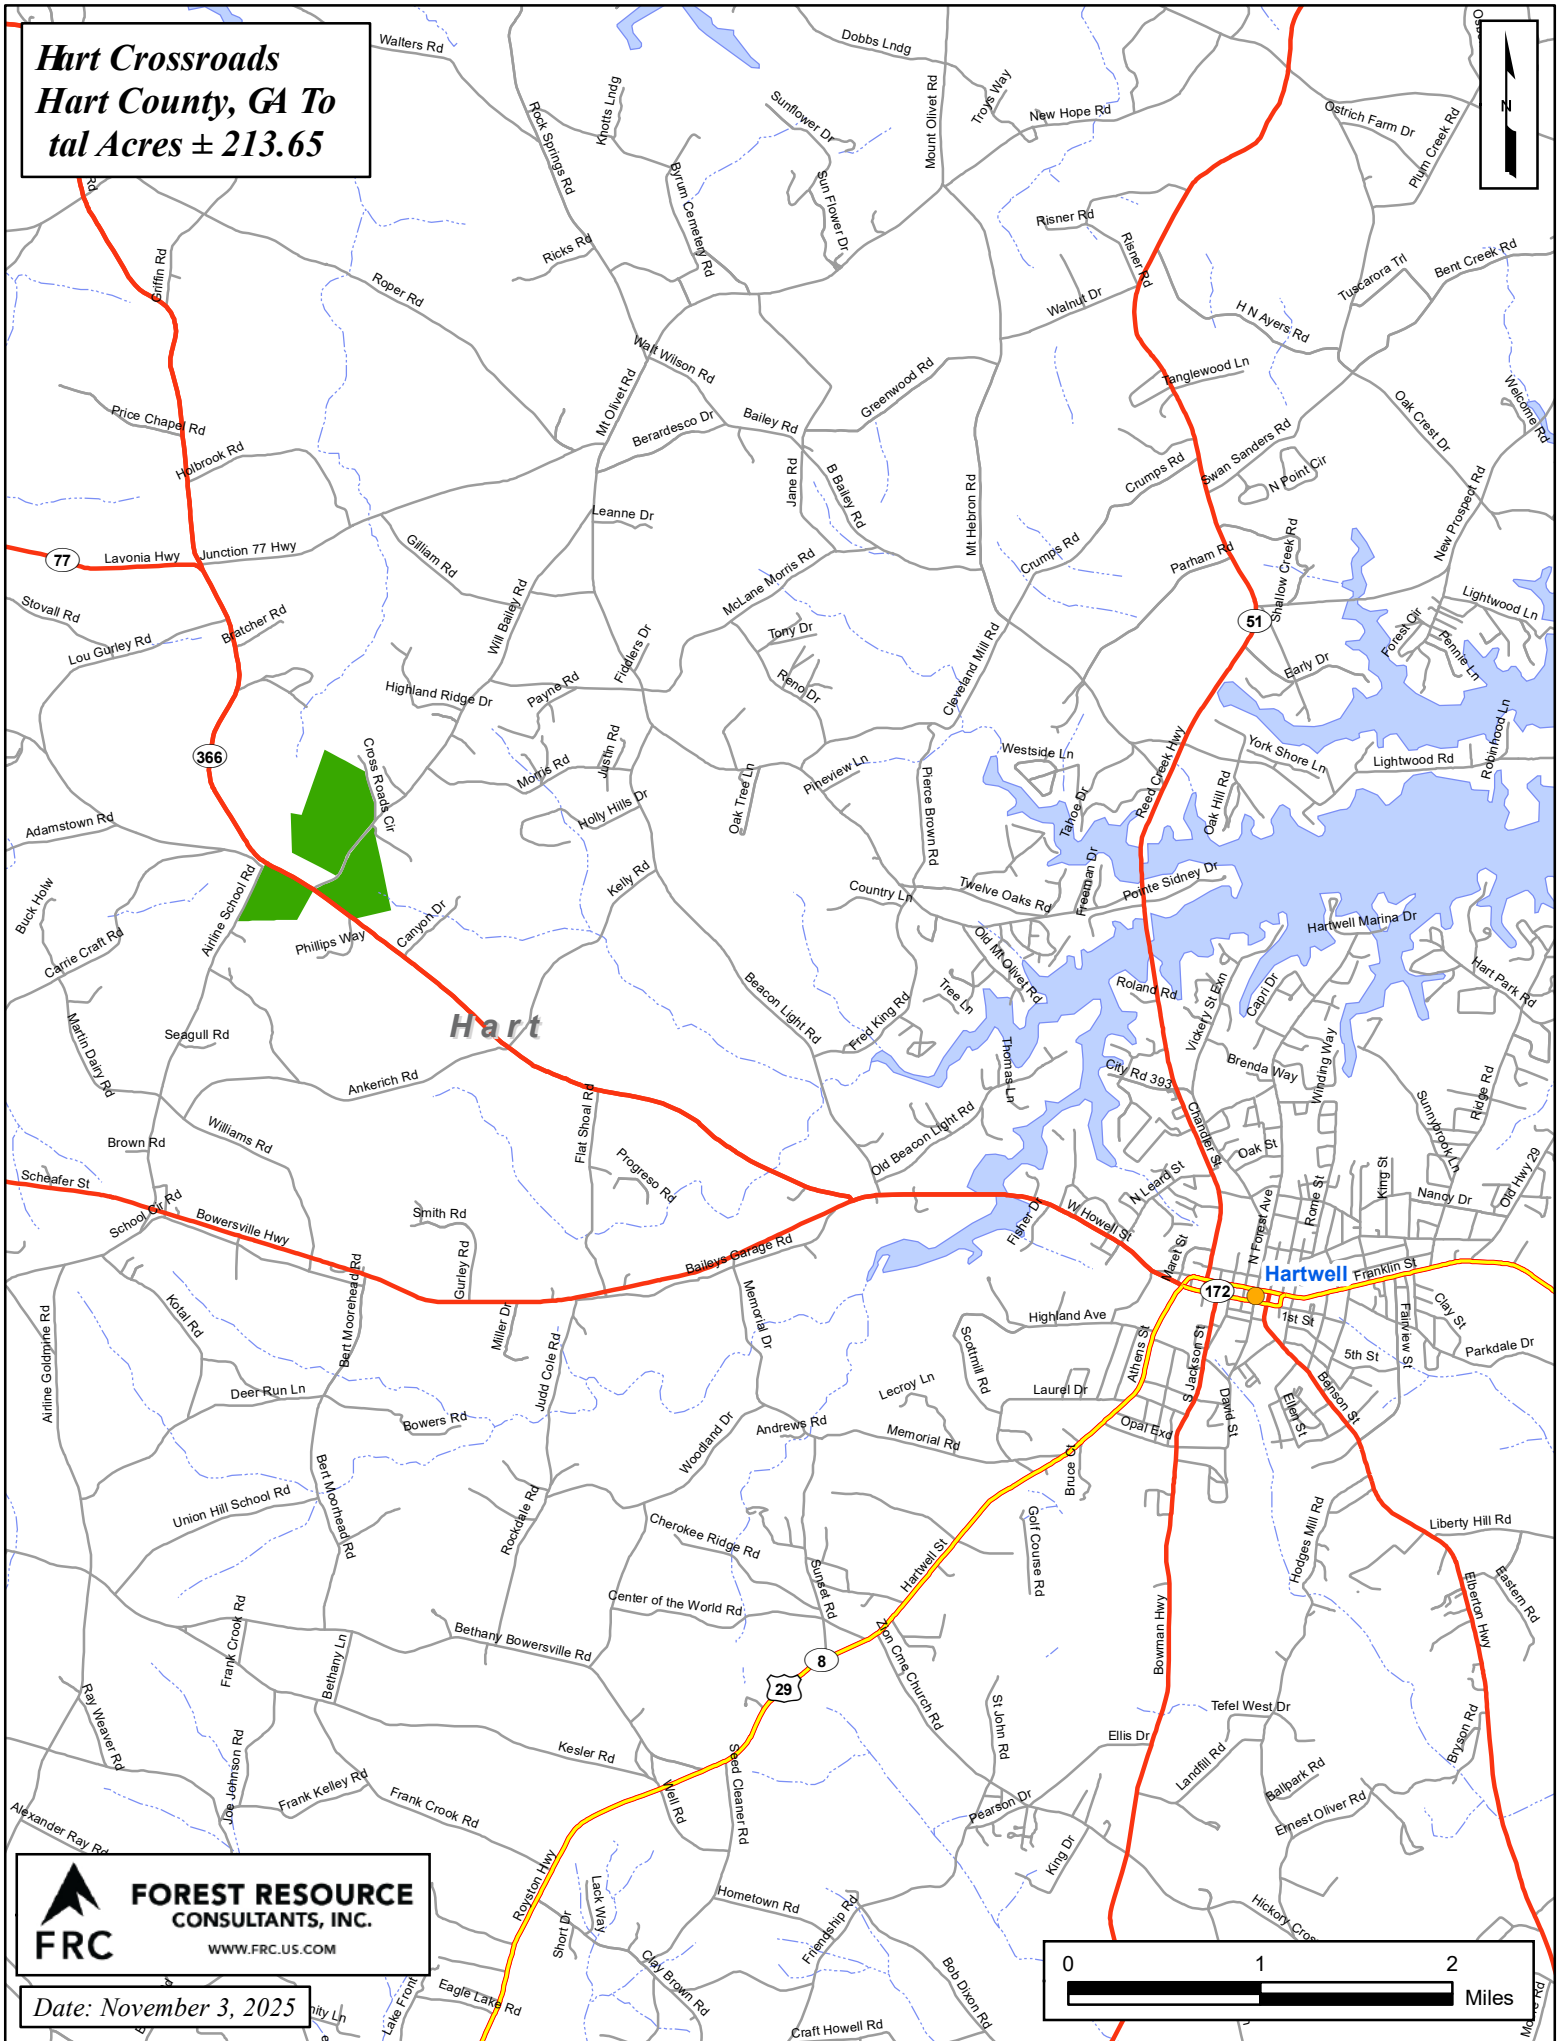

**Hart Crossroads  
Hart County, GA To  
tal Acres ± 213.65**

Date: November 3, 2025