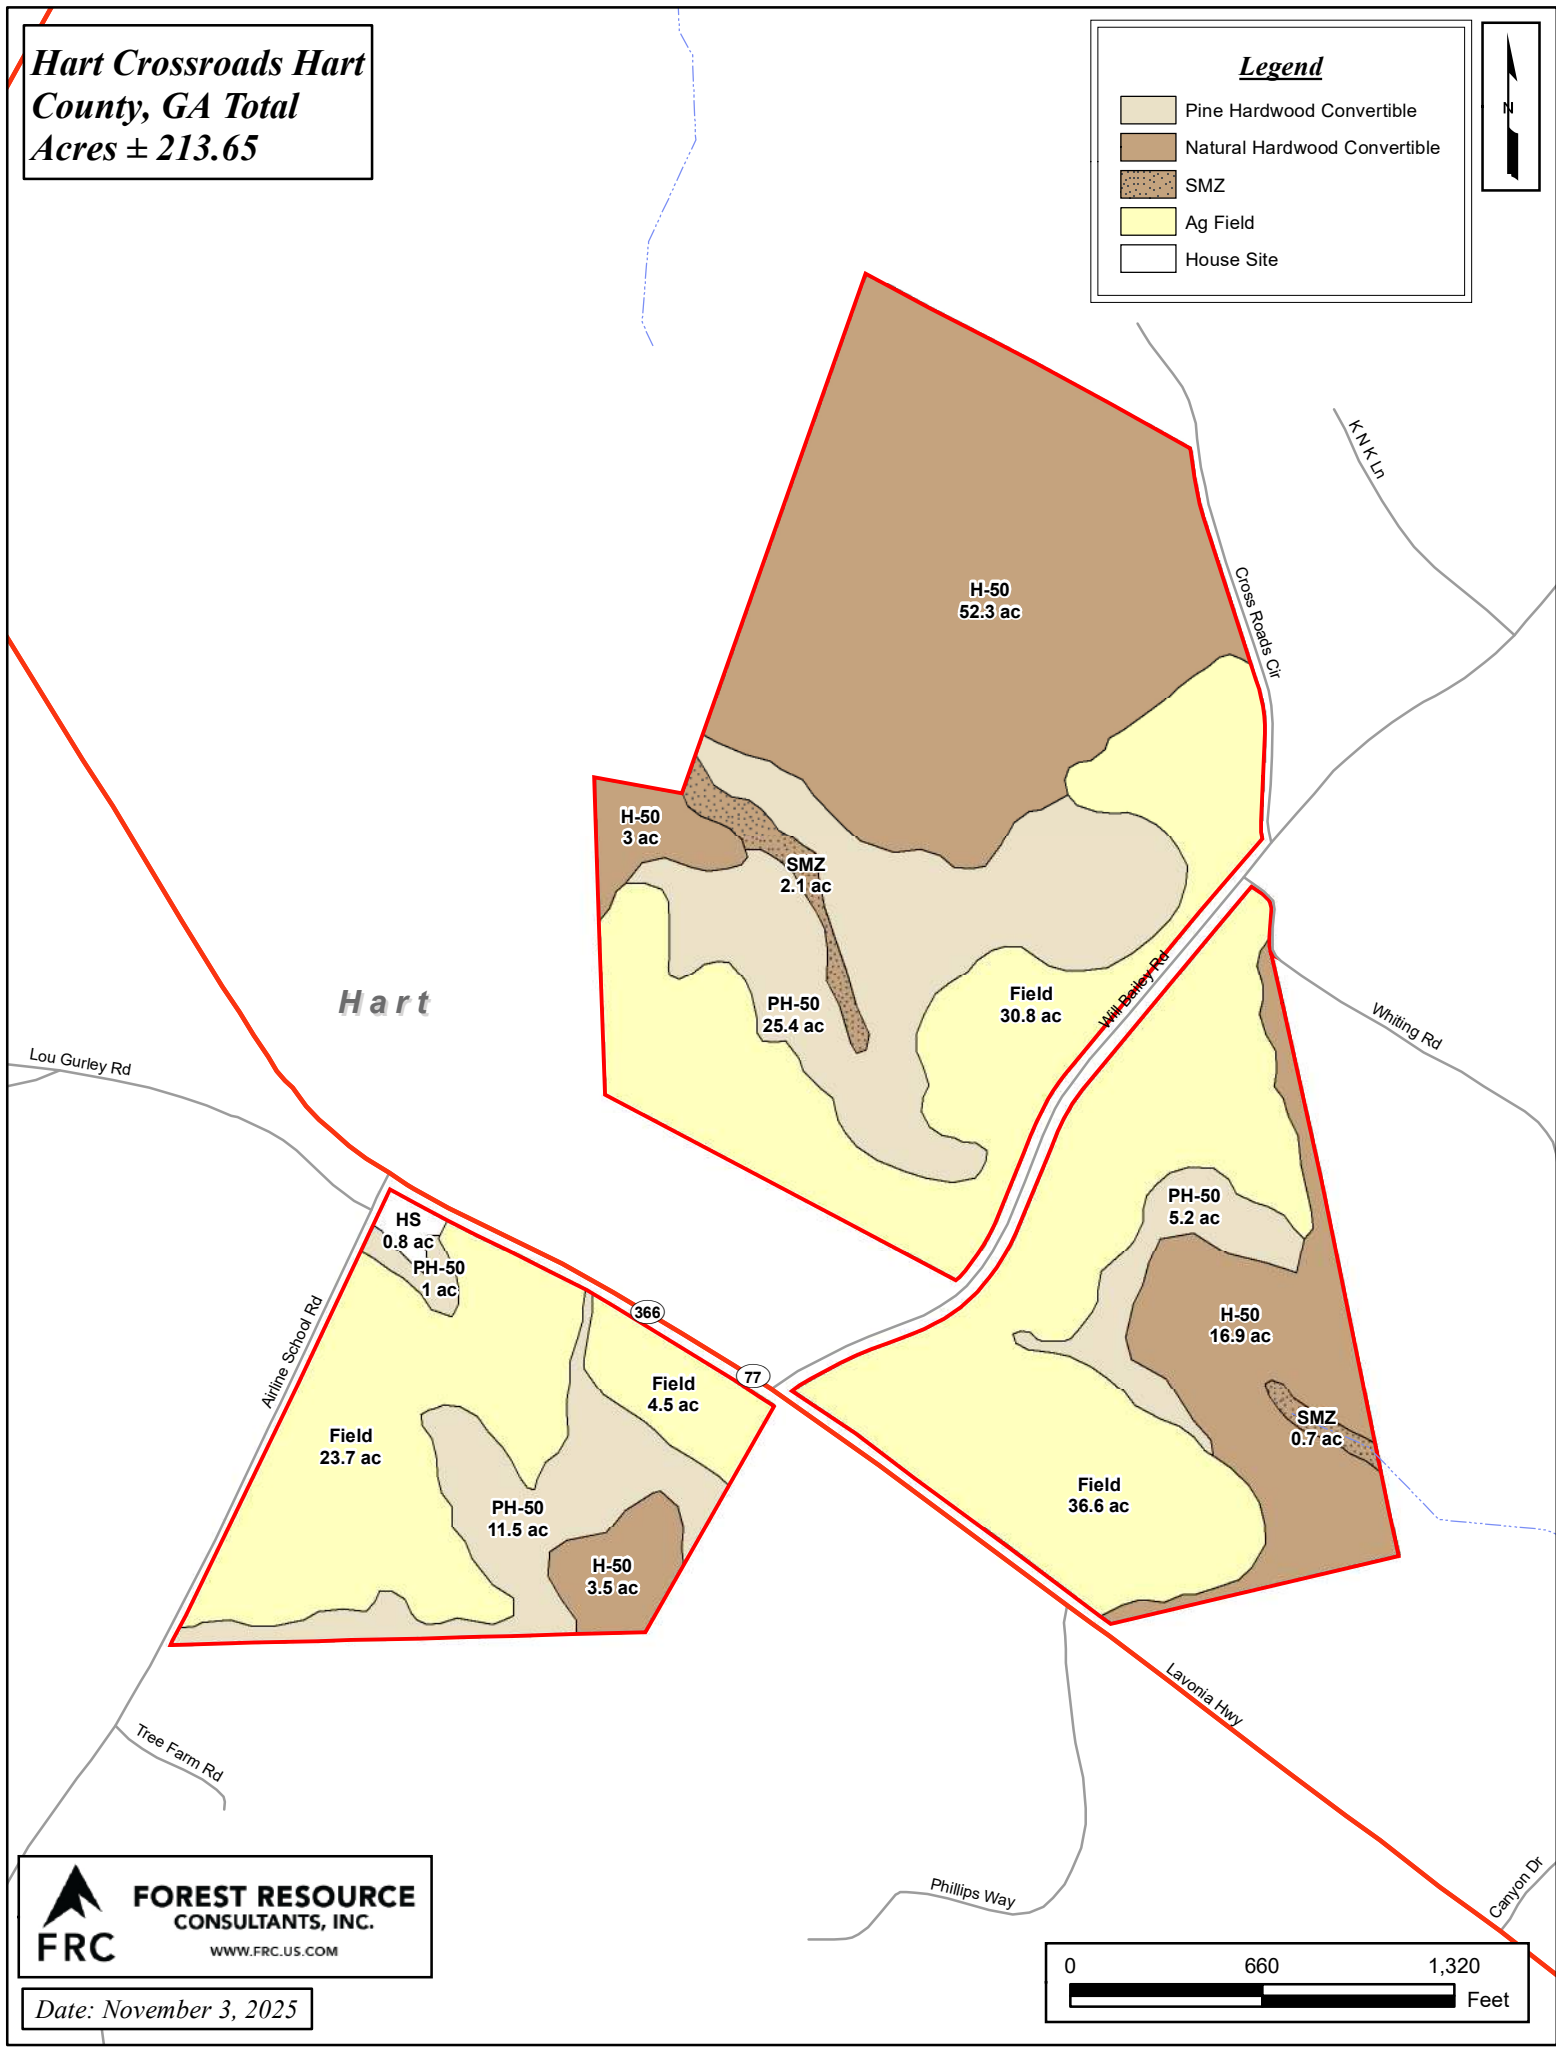

**Hart Crossroads Hart
County, GA Total
Acres ± 213.65**

Legend

- Pine Hardwood Convertible
- Natural Hardwood Convertible
- SMZ
- Ag Field
- House Site

FRC
**FOREST RESOURCE
CONSULTANTS, INC.**
WWW.FRC.US.COM

Date: November 3, 2025