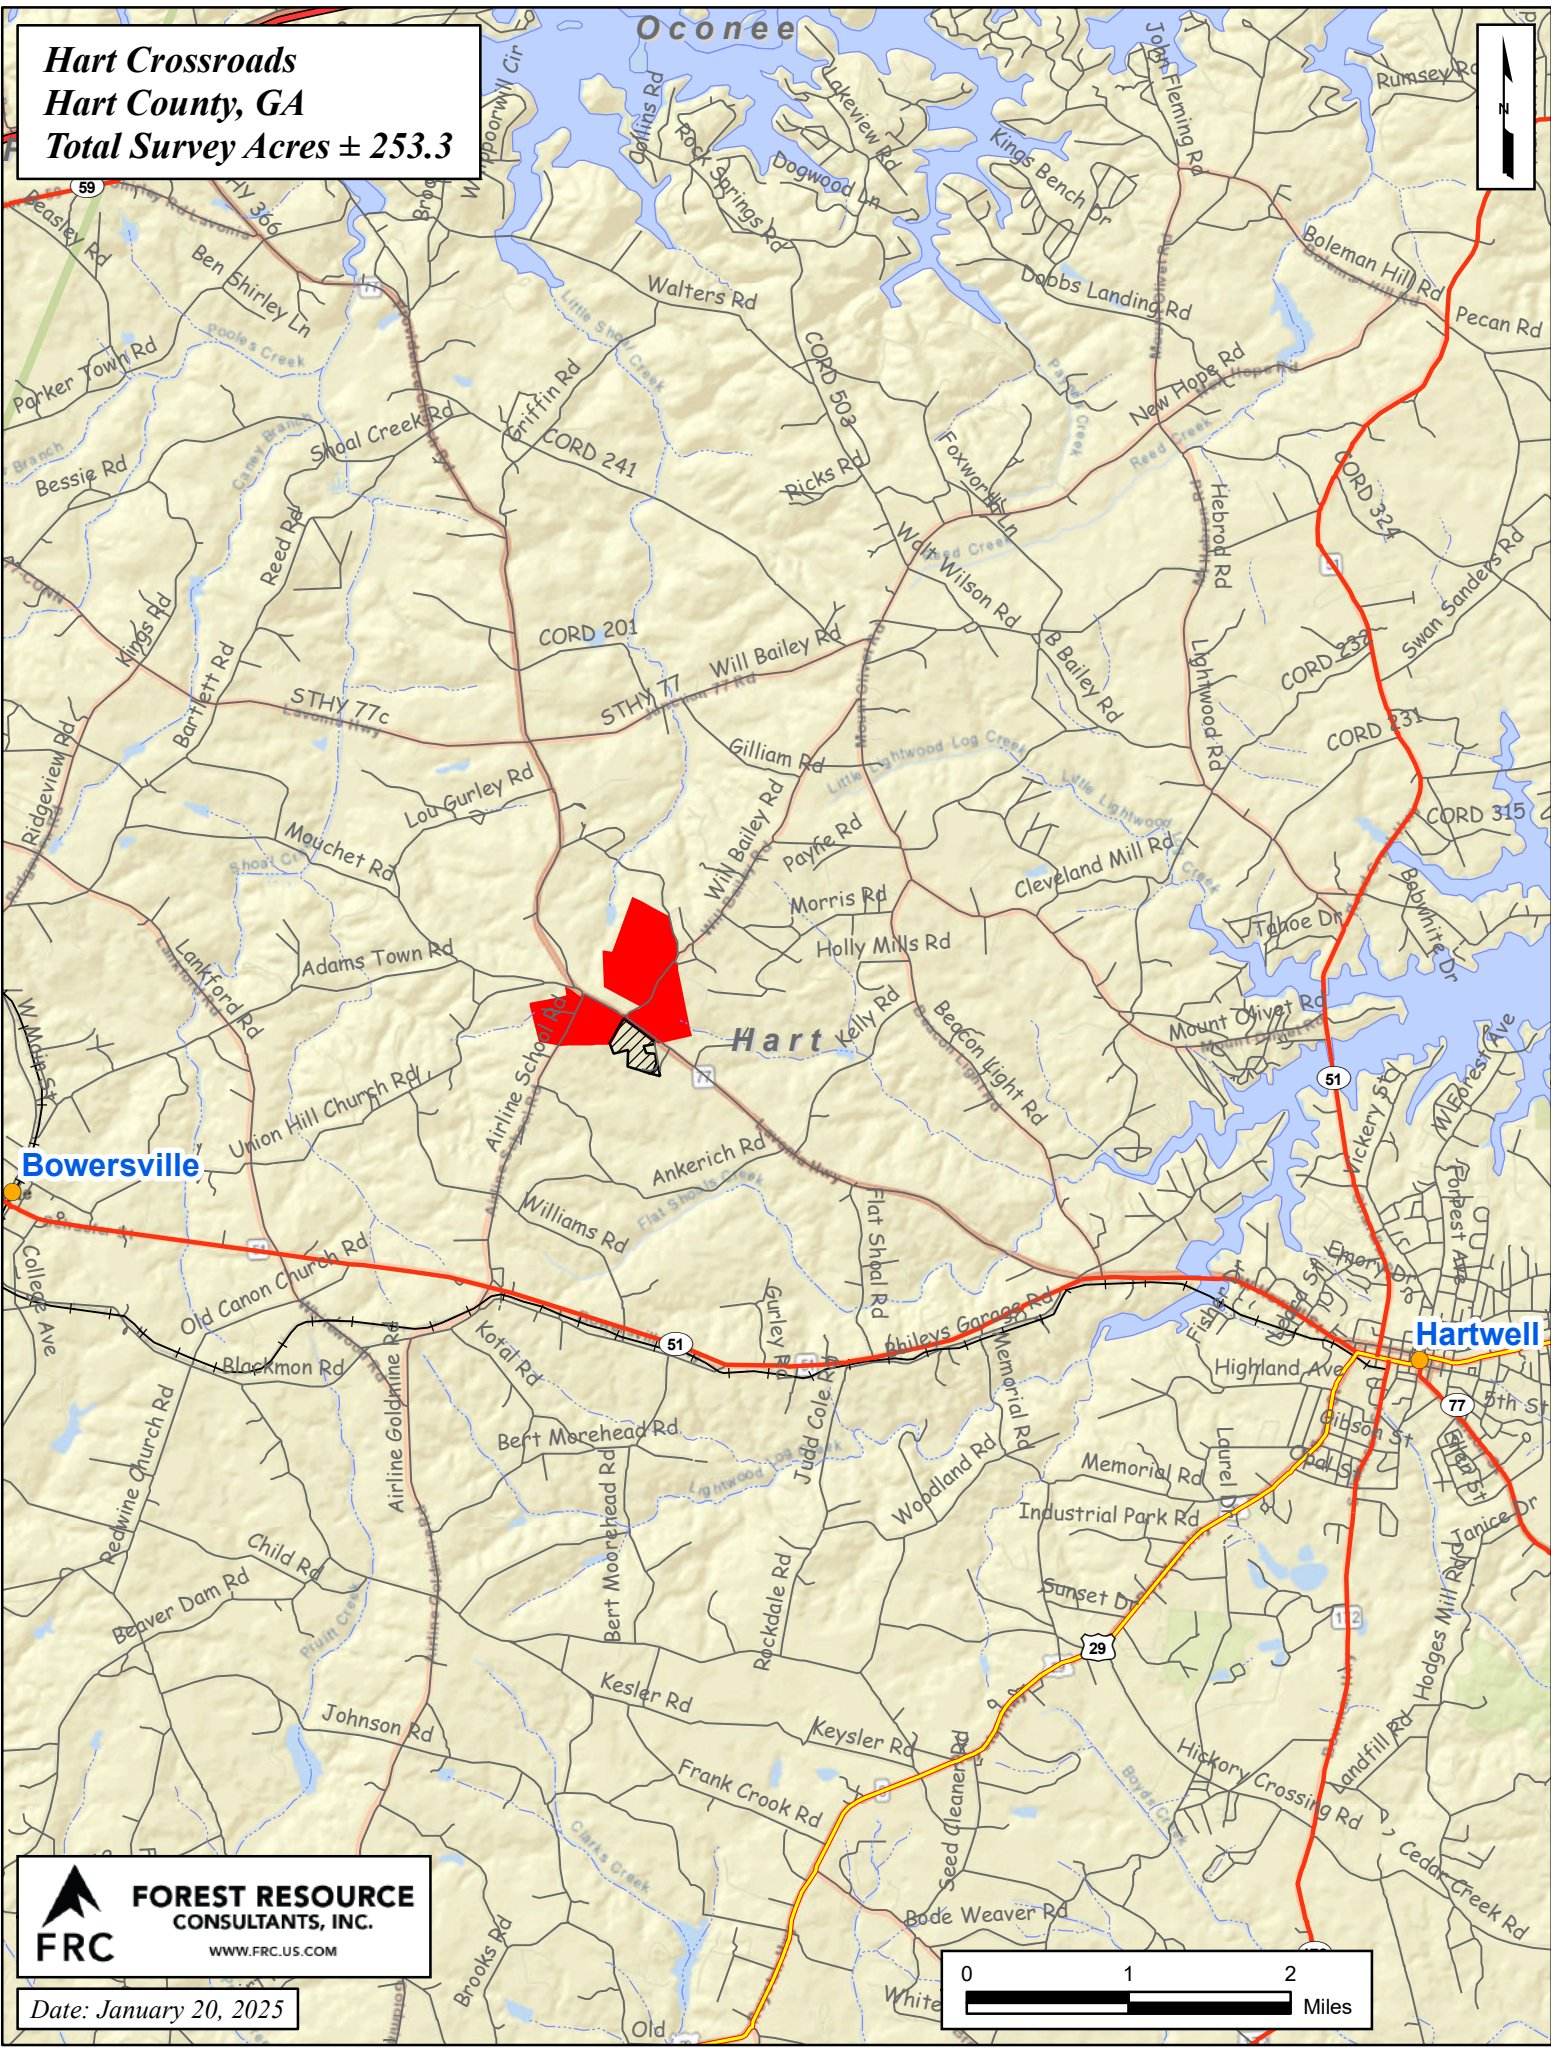

**Hart Crossroads  
Hart County, GA  
Total Survey Acres ± 253.3**

**Bowersville**

**Hartwell**

 **FOREST RESOURCE CONSULTANTS, INC.**  
WWW.FRC.US.COM

Date: January 20, 2025