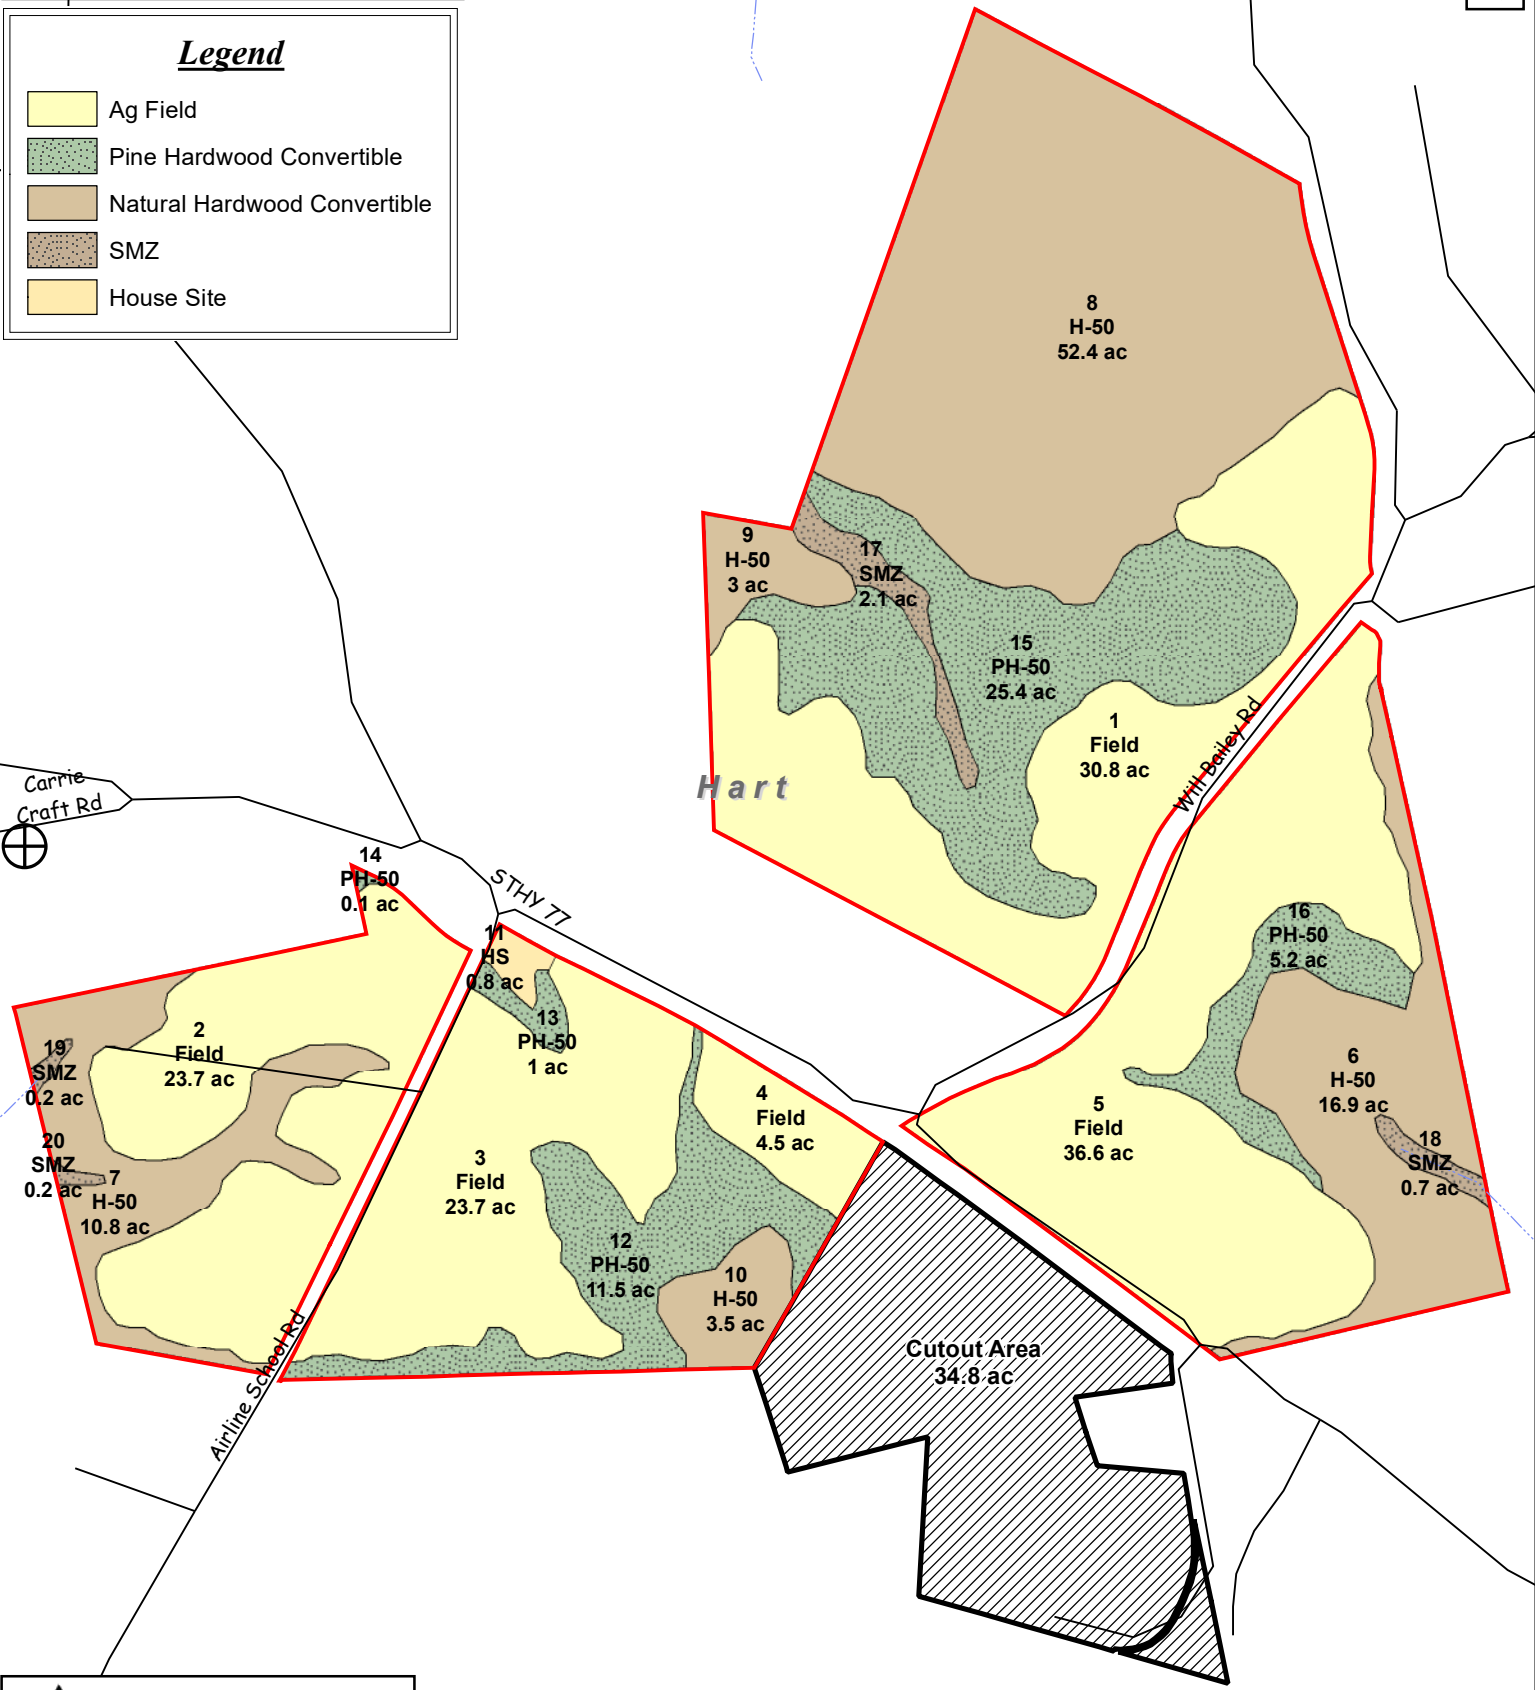

**Hart Crossroads**  
**Hart County, GA**  
**Total Survey Acres ± 253.3**

**Legend**

- Ag Field
- Pine Hardwood Convertible
- Natural Hardwood Convertible
- SMZ
- House Site

**FRC** **FOREST RESOURCE CONSULTANTS, INC.**  
 WWW.FRC.US.COM

Date: January 20, 2025