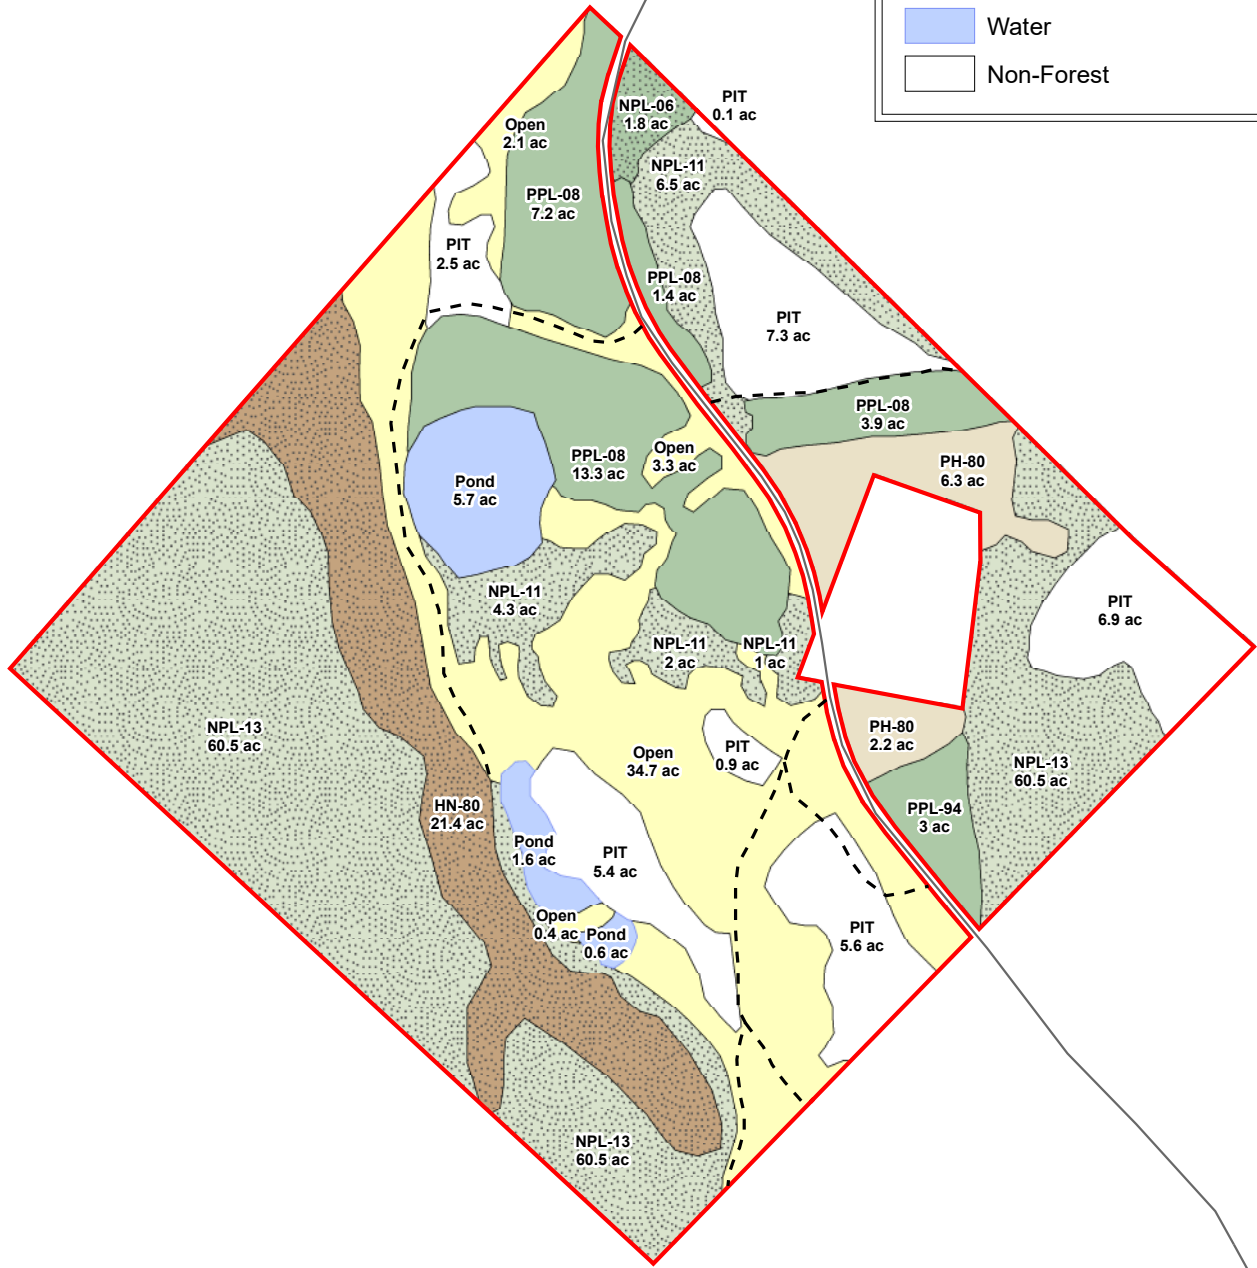

Jackson Toler Tract
Wilkinson County, GA
Total Acres +/- 212.11

Legend

-  Planted Pine Mrch
-  Natural Pine Mrch
-  Natural Pine Pmrch
-  Pine Hardwood
-  Hardwood Non-Convertible
-  Open
-  Water
-  Non-Forest