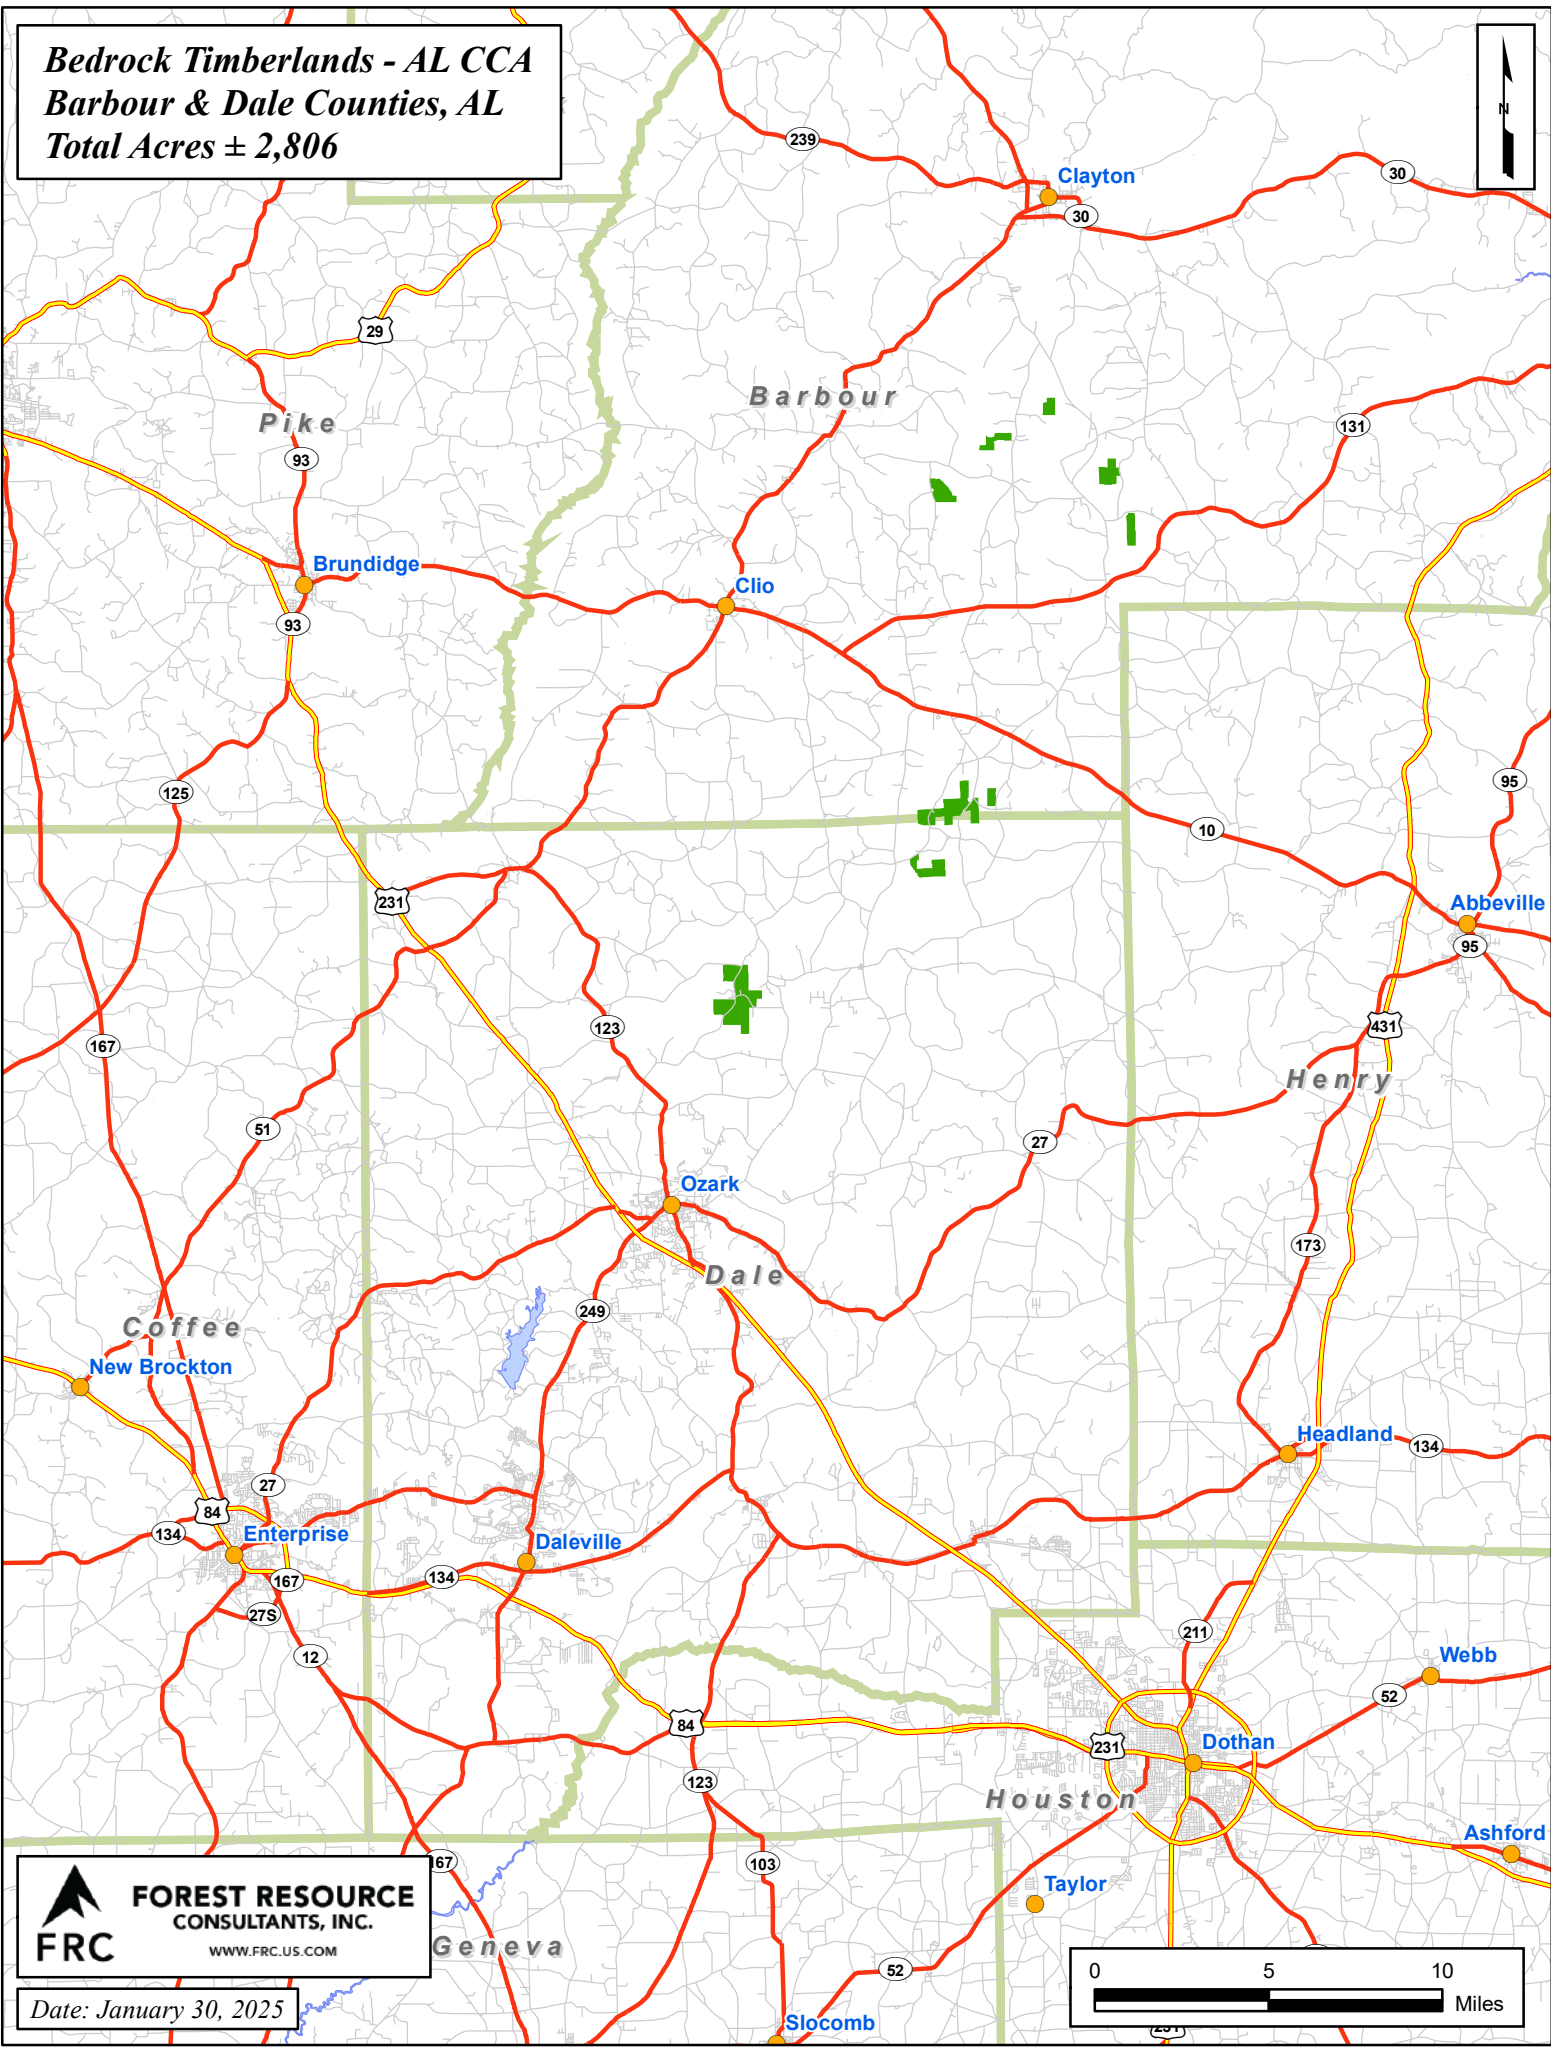

**Bedrock Timberlands**  
**MS Meridian, AL CCA, & GA CCA**  
**Total Acres ± 12,551**

**MS Meridian**

**AL CCA**

**GA CCA**

**FRC**  
**FOREST RESOURCE**  
**CONSULTANTS, INC.**  
WWW.FRC.US.COM

Date: January 30, 2025

0 25 50  
Miles

**Bedrock Timberlands - AL CCA**  
**Barbour & Dale Counties, AL**  
**Total Acres ± 2,806**

Date: January 30, 2025

**Bedrock Timberlands - GA CCA**  
**Marion, Schley, & Sumter Counties, GA**  
**Total Acres ± 4,225**

Date: January 30, 2025

**Bedrock Timberlands - MS Meridian**  
**Lauderdale County, MS**  
**Total Acres ± 5,520**

**FOREST RESOURCE CONSULTANTS, INC.**  
WWW.FRC.US.COM

Date: January 30, 2025