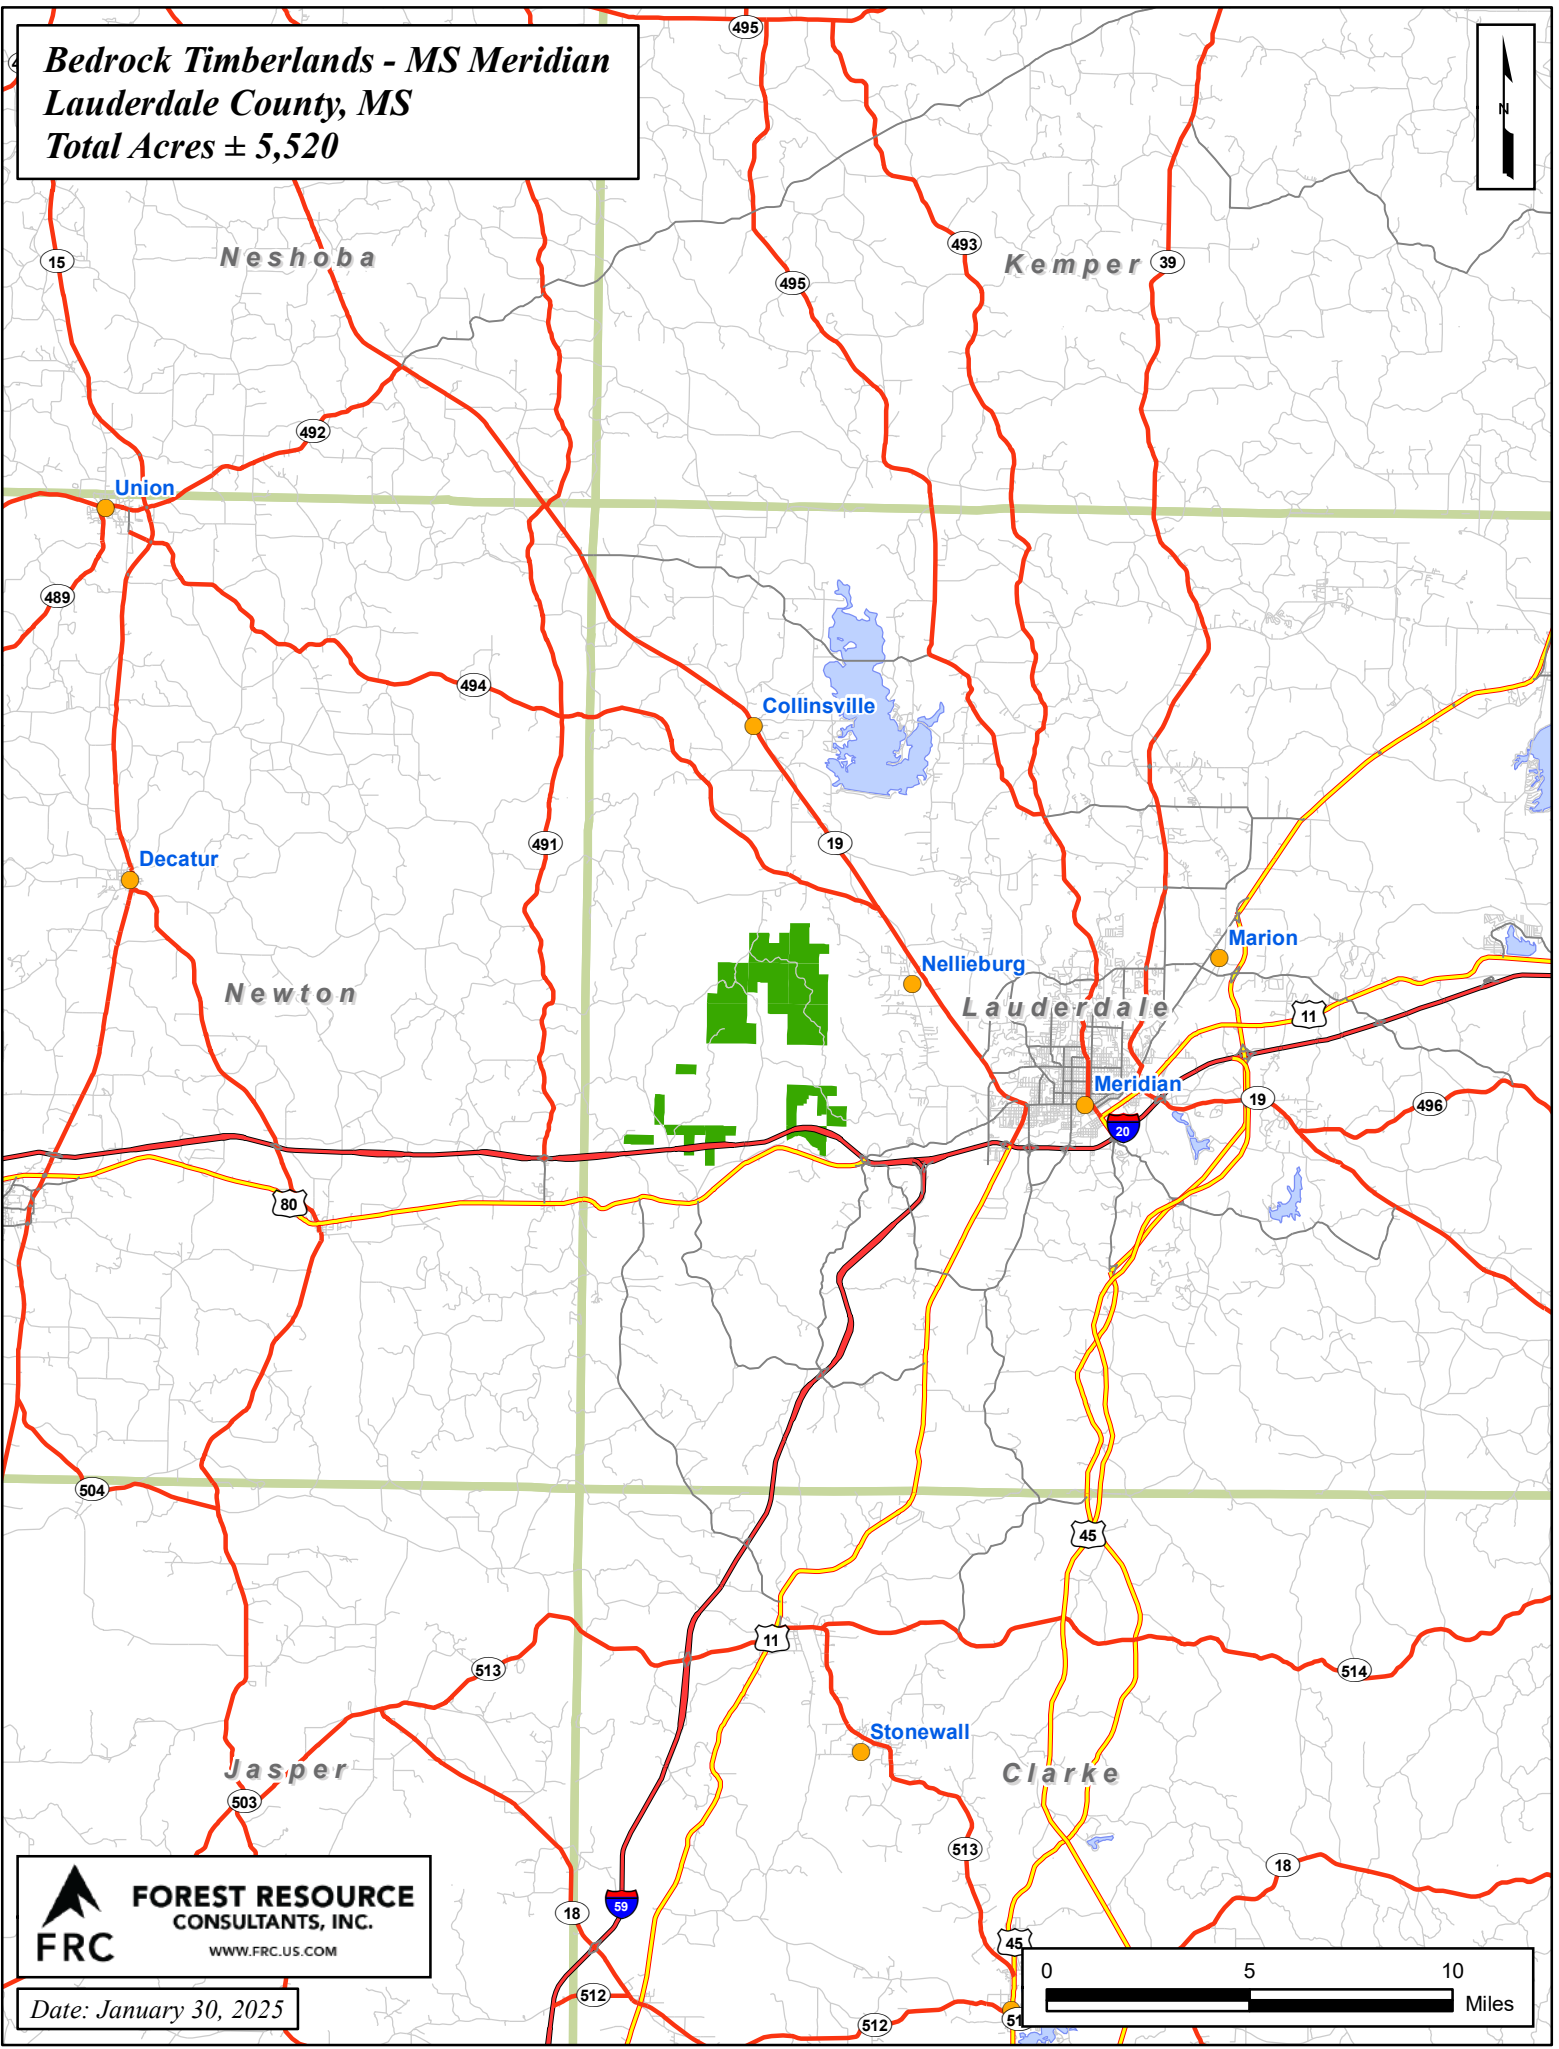

**Bedrock Timberlands**  
**MS Meridian, AL CCA, & GA CCA**  
**Total Acres ± 12,551**

**MS Meridian**

**AL CCA**

**GA CCA**

**FRC**  
**FOREST RESOURCE**  
**CONSULTANTS, INC.**  
WWW.FRC.US.COM

Date: January 30, 2025

0 25 50  
Miles

**Bedrock Timberlands - AL CCA**  
**Barbour & Dale Counties, AL**  
**Total Acres ± 2,806**

Date: January 30, 2025

**Bedrock Timberlands - GA CCA**  
**Marion, Schley, & Sumter Counties, GA**  
**Total Acres ± 4,225**

Date: January 30, 2025

**Bedrock Timberlands - MS Meridian**  
**Lauderdale County, MS**  
**Total Acres ± 5,520**

**FOREST RESOURCE CONSULTANTS, INC.**  
WWW.FRC.US.COM

Date: January 30, 2025