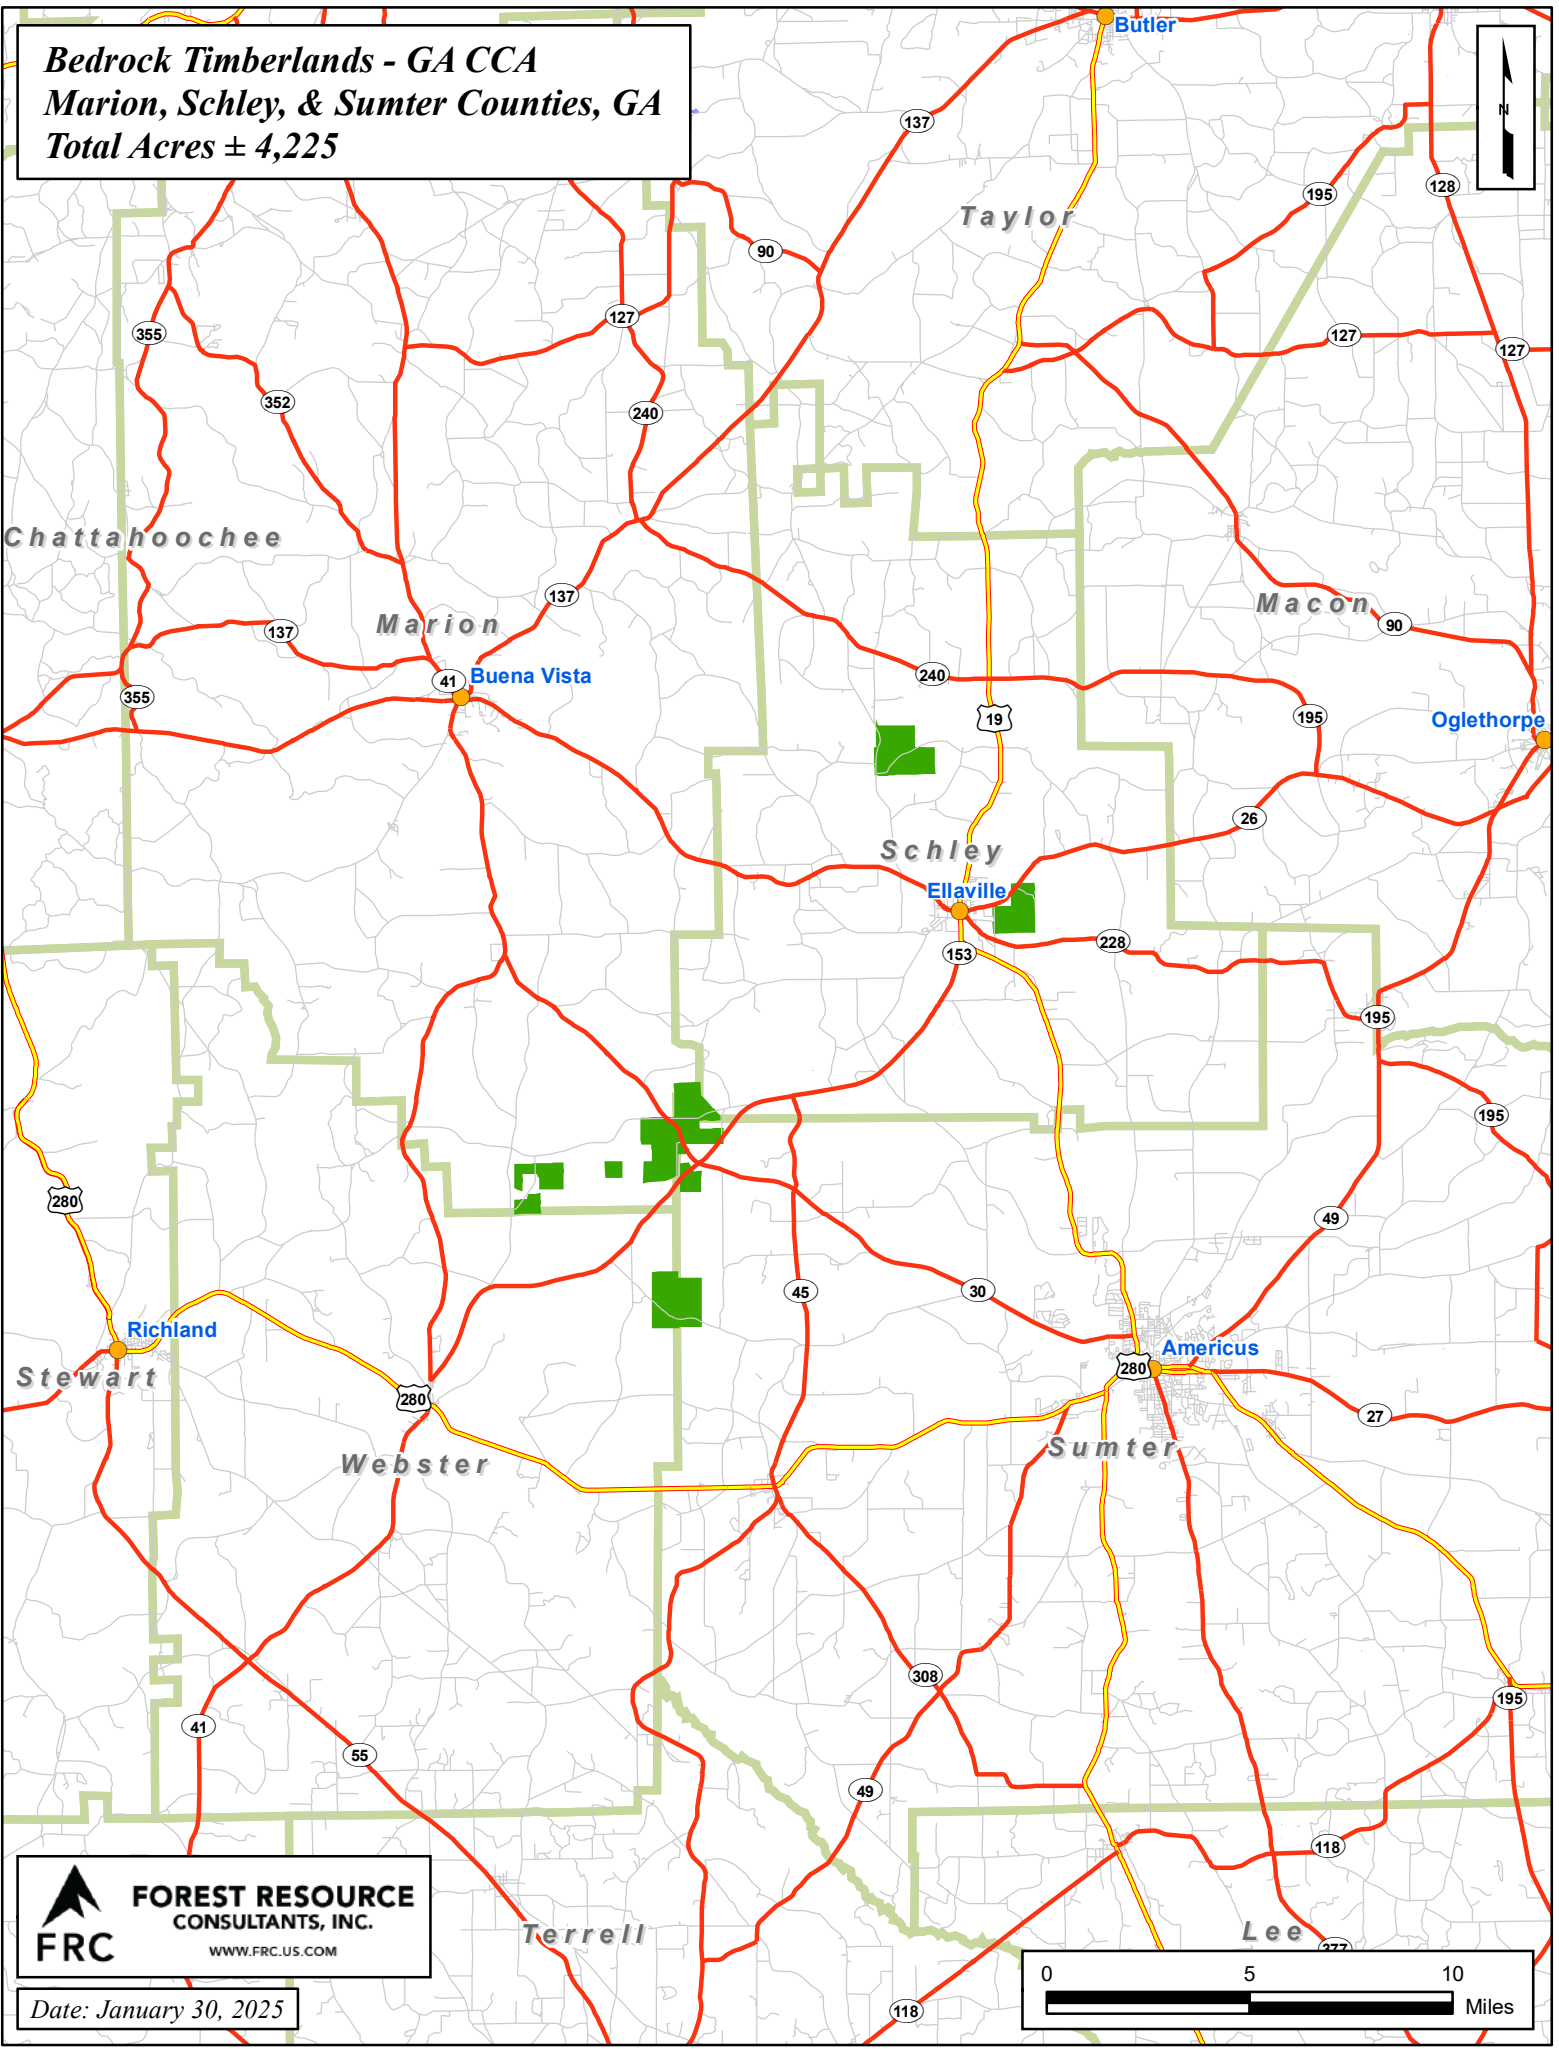

**Bedrock Timberlands**  
**MS Meridian, AL CCA, & GA CCA**  
**Total Acres ± 12,551**

**MS Meridian**

**AL CCA**

**GA CCA**

**FRC**  
**FOREST RESOURCE**  
**CONSULTANTS, INC.**  
WWW.FRC.US.COM

Date: January 30, 2025

0 25 50  
Miles

**Bedrock Timberlands - AL CCA**  
**Barbour & Dale Counties, AL**  
**Total Acres ± 2,806**

Date: January 30, 2025

**Bedrock Timberlands - GA CCA**  
**Marion, Schley, & Sumter Counties, GA**  
**Total Acres ± 4,225**

Date: January 30, 2025

**Bedrock Timberlands - MS Meridian**  
**Lauderdale County, MS**  
**Total Acres ± 5,520**

**FOREST RESOURCE CONSULTANTS, INC.**  
WWW.FRC.US.COM

Date: January 30, 2025