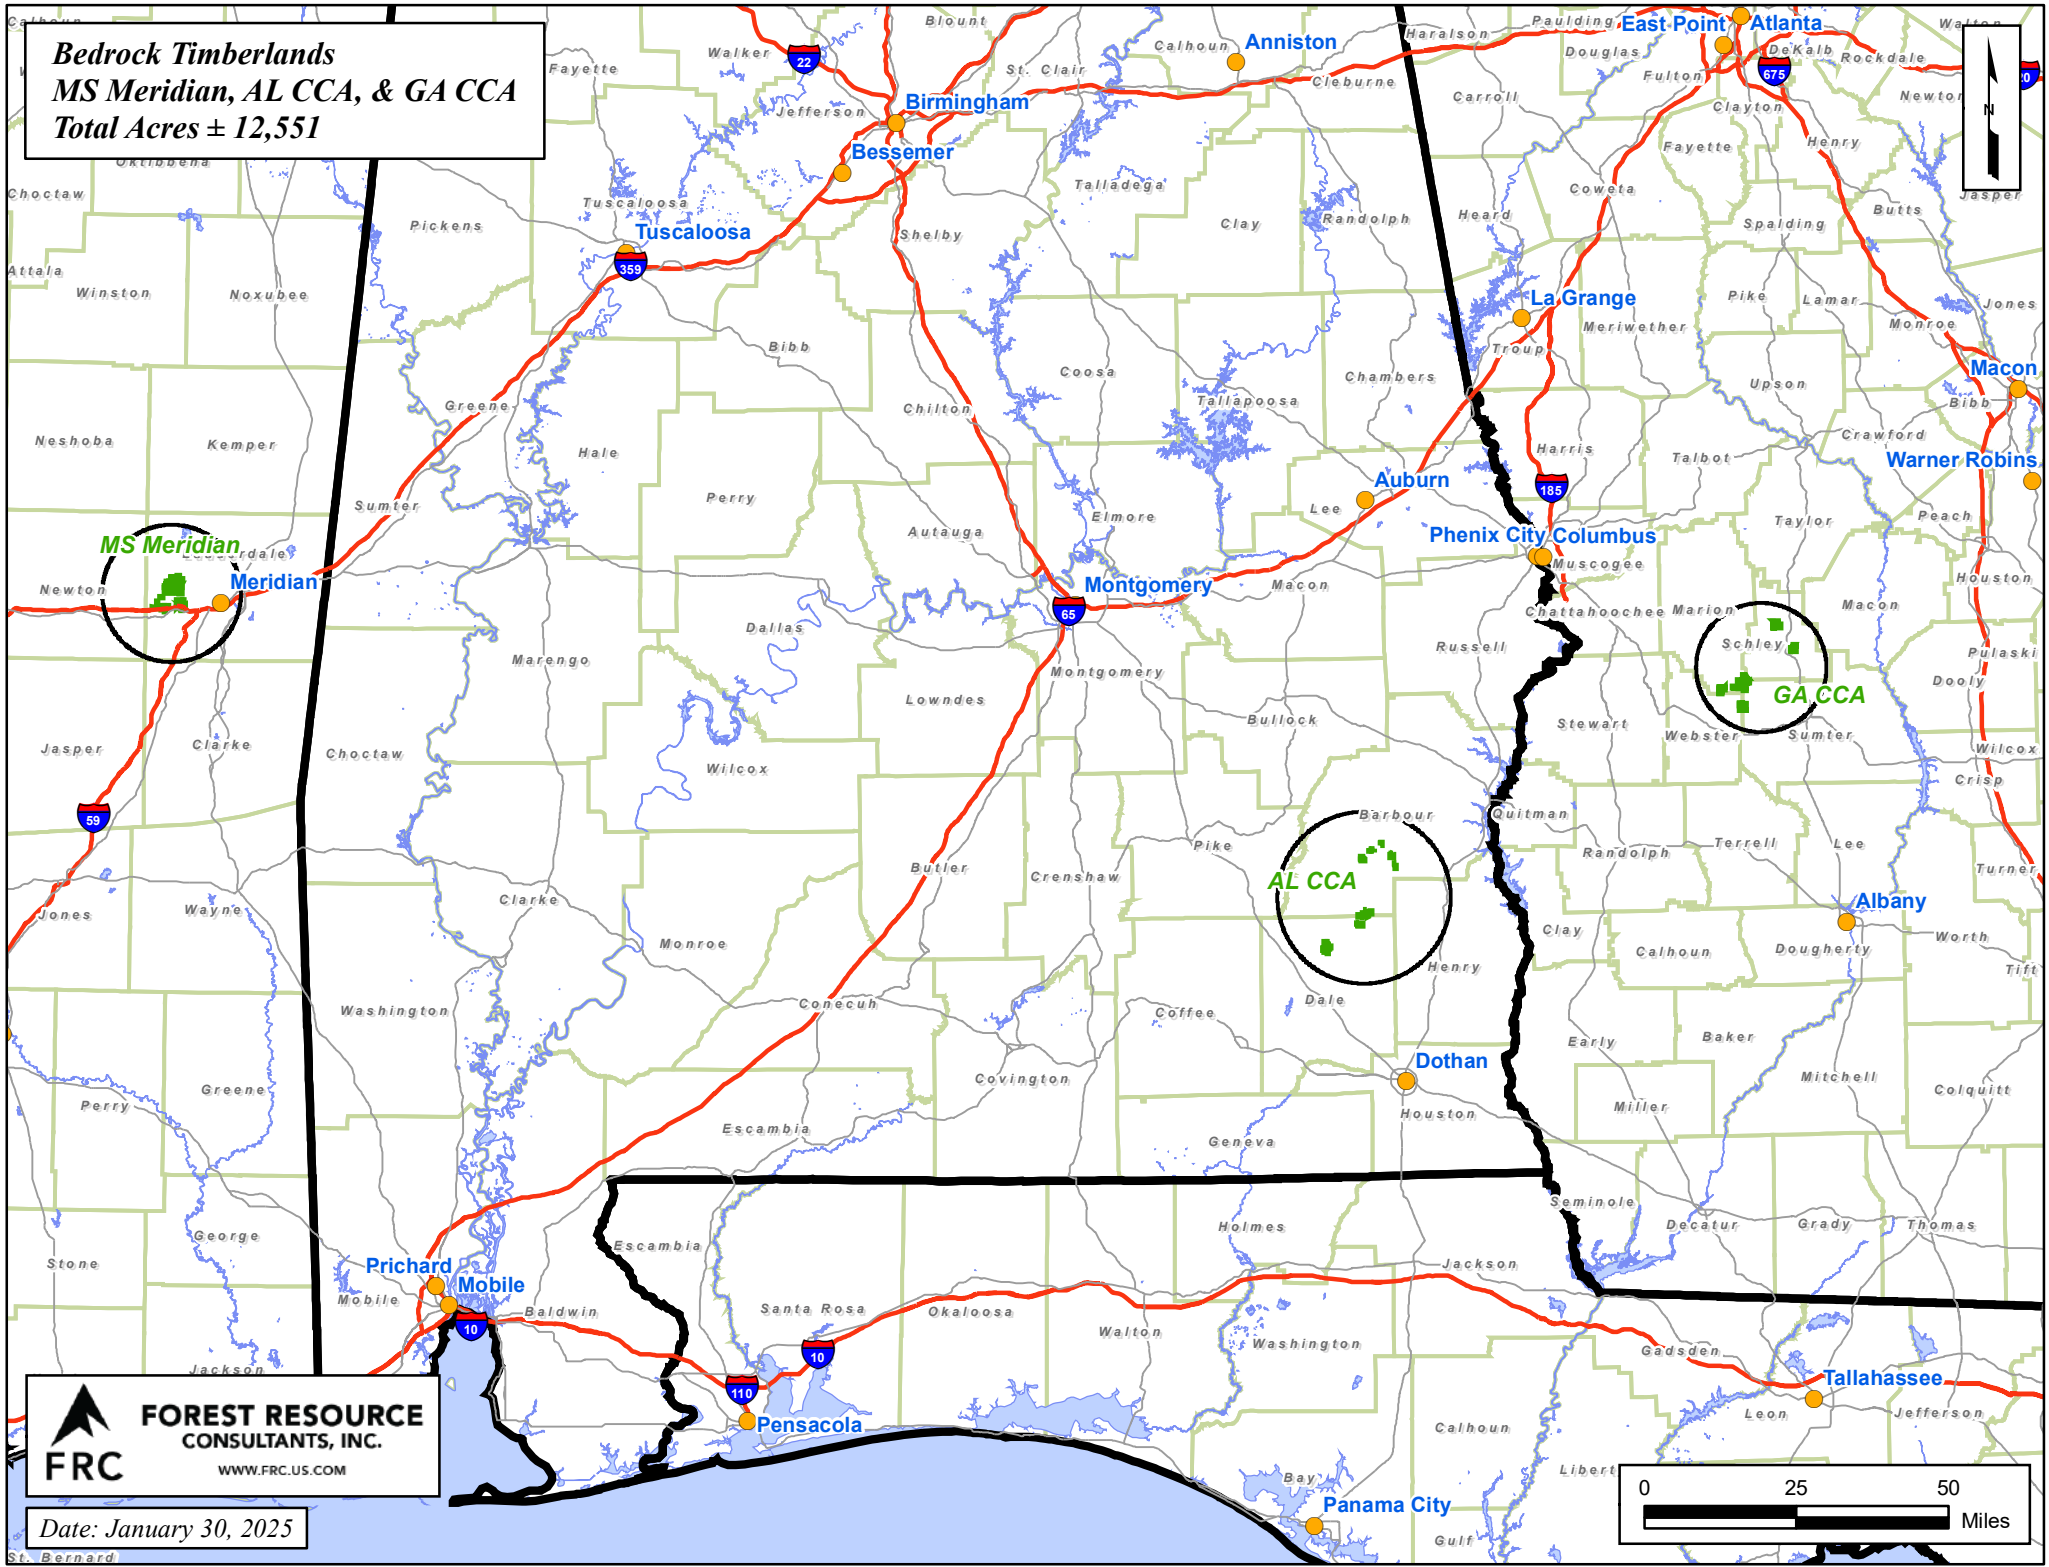

**Bedrock Timberlands**  
**MS Meridian, AL CCA, & GA CCA**  
**Total Acres ± 12,551**

**MS Meridian**

**AL CCA**

**GA CCA**

**FRC**  
**FOREST RESOURCE**  
**CONSULTANTS, INC.**  
WWW.FRC.US.COM

Date: January 30, 2025

0 25 50  
Miles

**Bedrock Timberlands - AL CCA**  
**Barbour & Dale Counties, AL**  
**Total Acres ± 2,806**

Date: January 30, 2025

**Bedrock Timberlands - GA CCA**  
**Marion, Schley, & Sumter Counties, GA**  
**Total Acres ± 4,225**

Date: January 30, 2025

**Bedrock Timberlands - MS Meridian**  
**Lauderdale County, MS**  
**Total Acres ± 5,520**

**FOREST RESOURCE CONSULTANTS, INC.**  
WWW.FRC.US.COM

Date: January 30, 2025