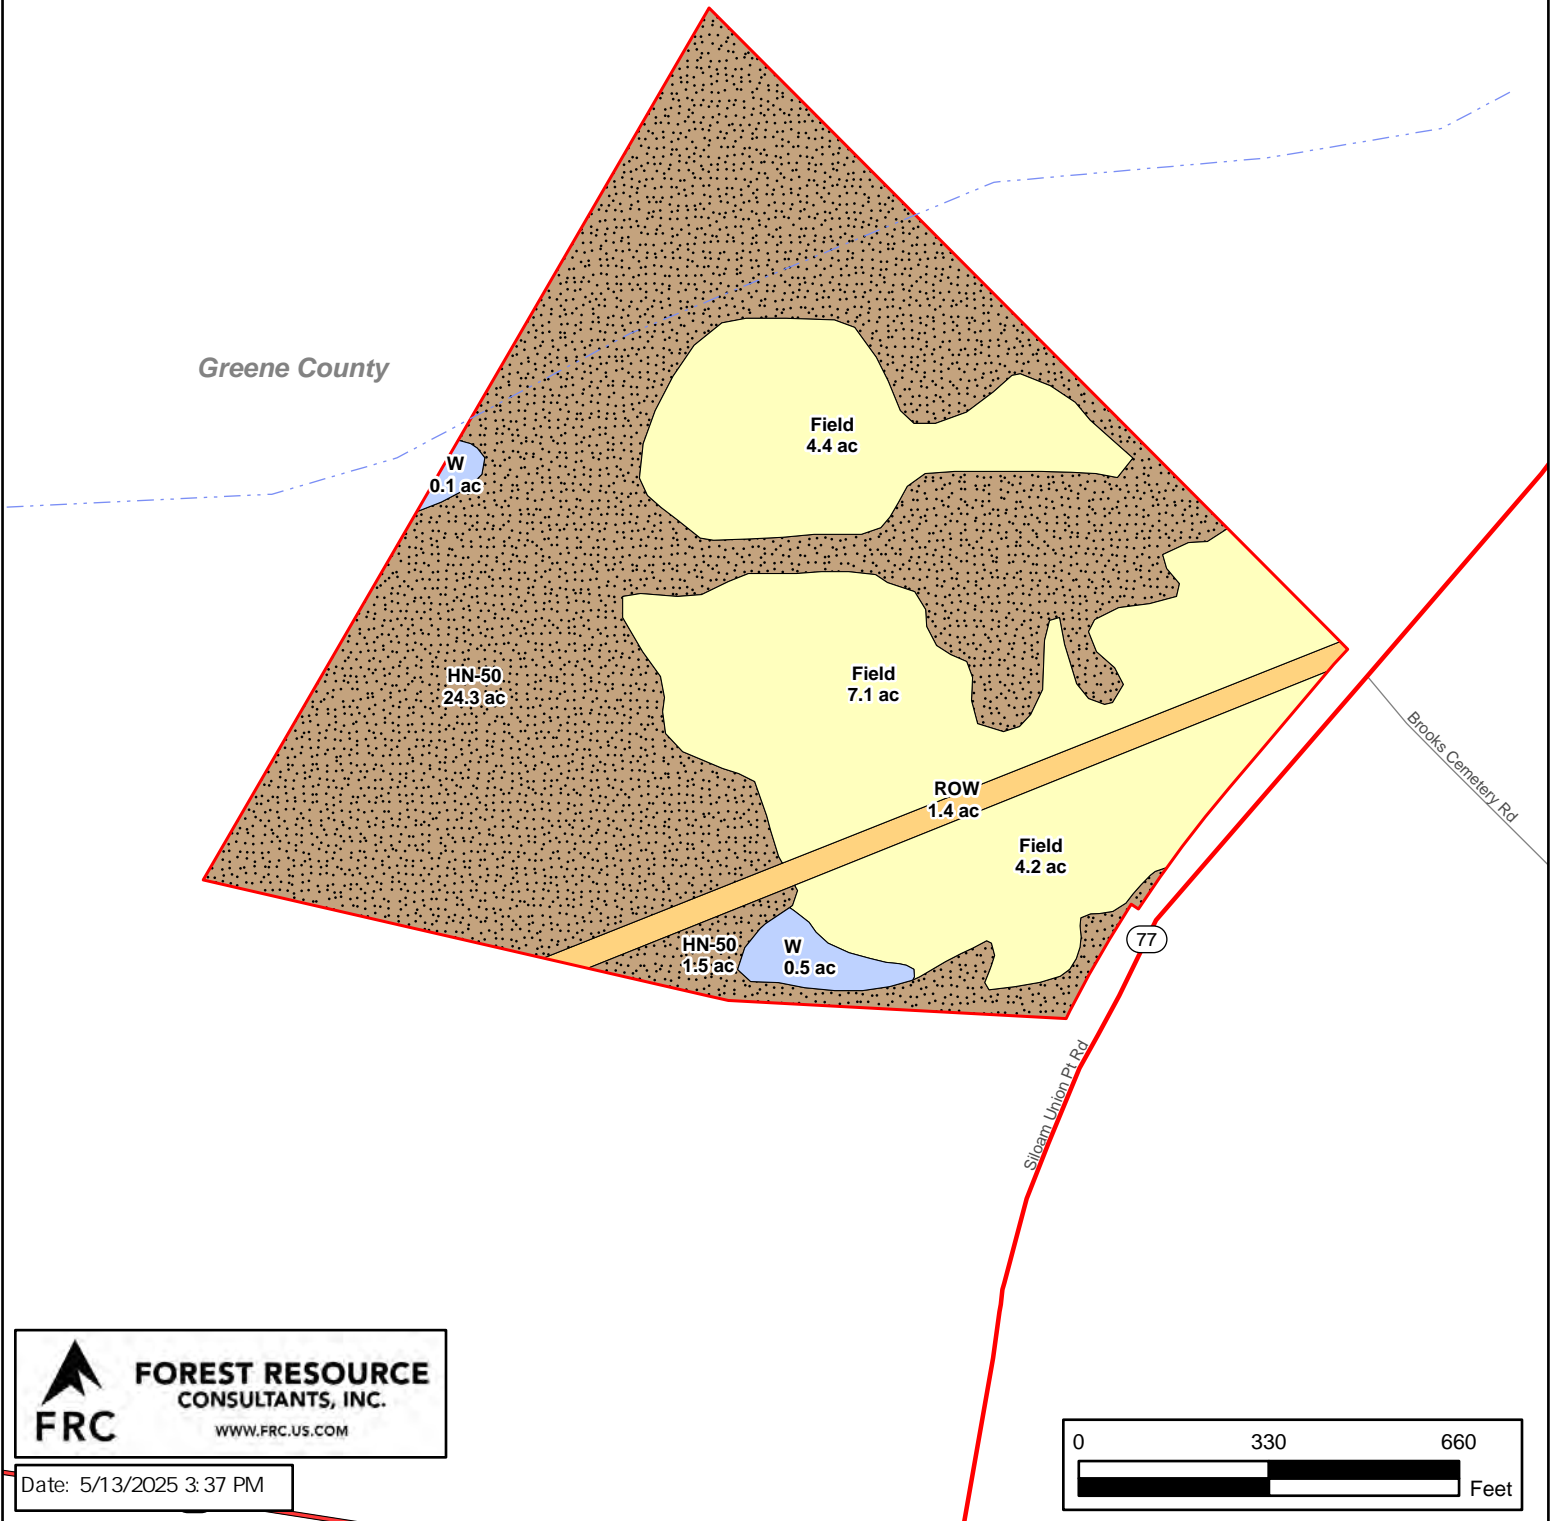

**Siloam Interchange**  
**Greene County, GA**  
**Total Acres ± 43.58**

**Legend**

- Hardwood Non-Convertible
- Open
- ROW
- Water

**FRC** FOREST RESOURCE CONSULTANTS, INC.  
WWW.FRC.US.COM

Date: 5/13/2025 3:37 PM