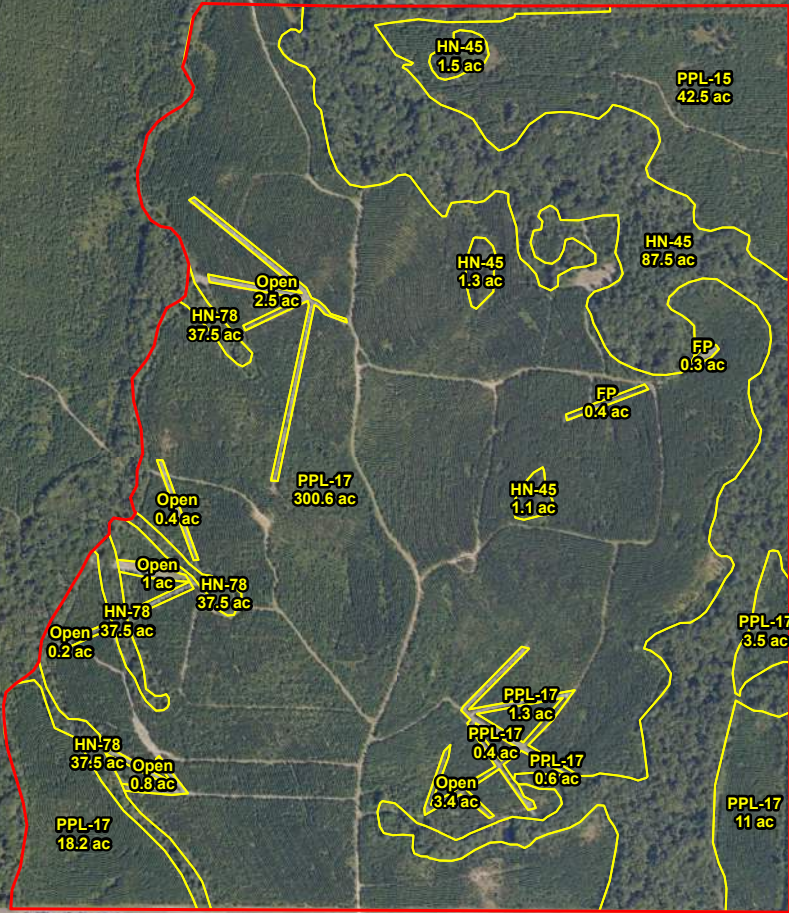

Sylvester Stills Tract
Worth County, GA
Total Acres ± 485

**FOREST RESOURCE
CONSULTANTS, INC.**
WWW.FRC.US.COM

Date: 12/8/2025 1:56 PM