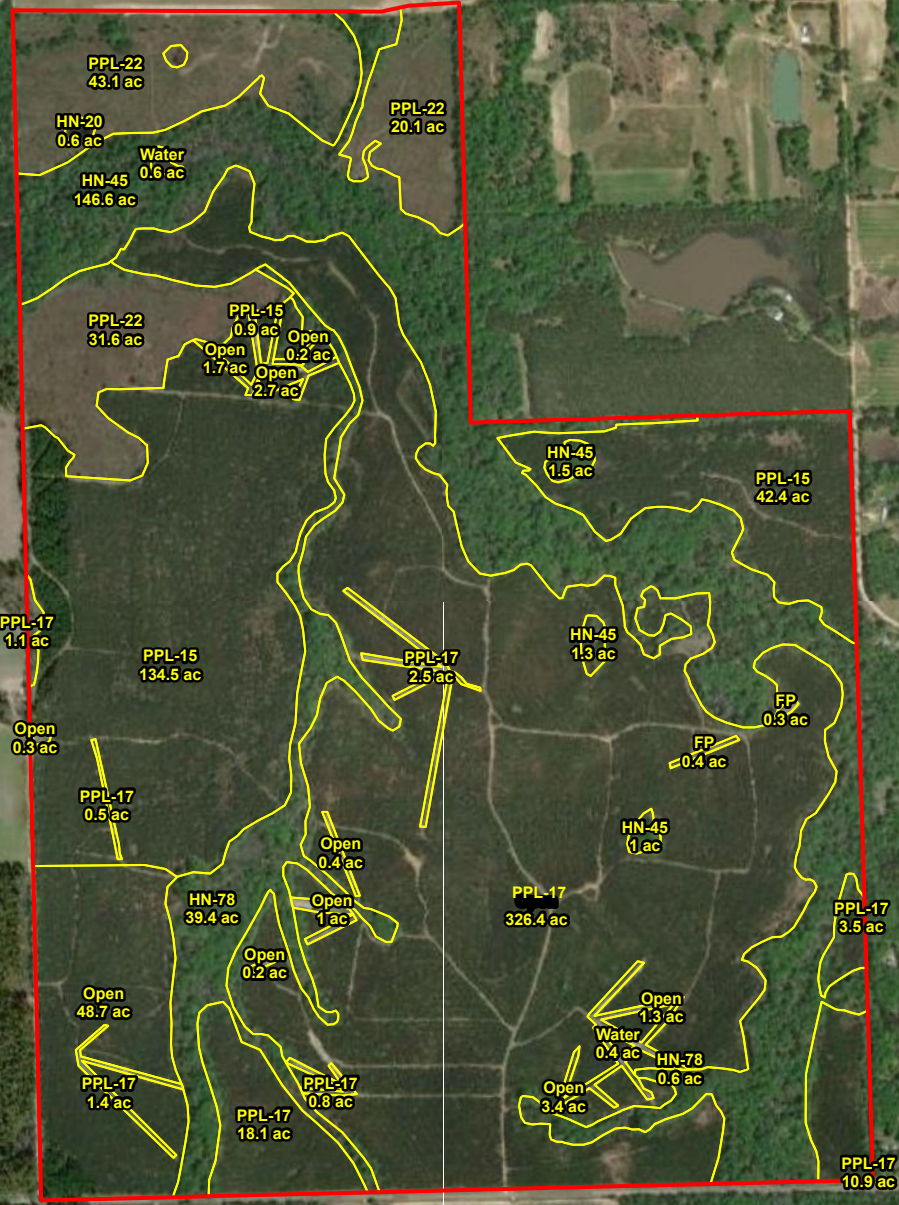

Sylvester Stills Tract
Worth County, GA
Total Acres ± 893.5

**FOREST RESOURCE
CONSULTANTS, INC.**
WWW.FRC.US.COM

Imagery: ESRI

Date: 7/15/2025 11:53 AM