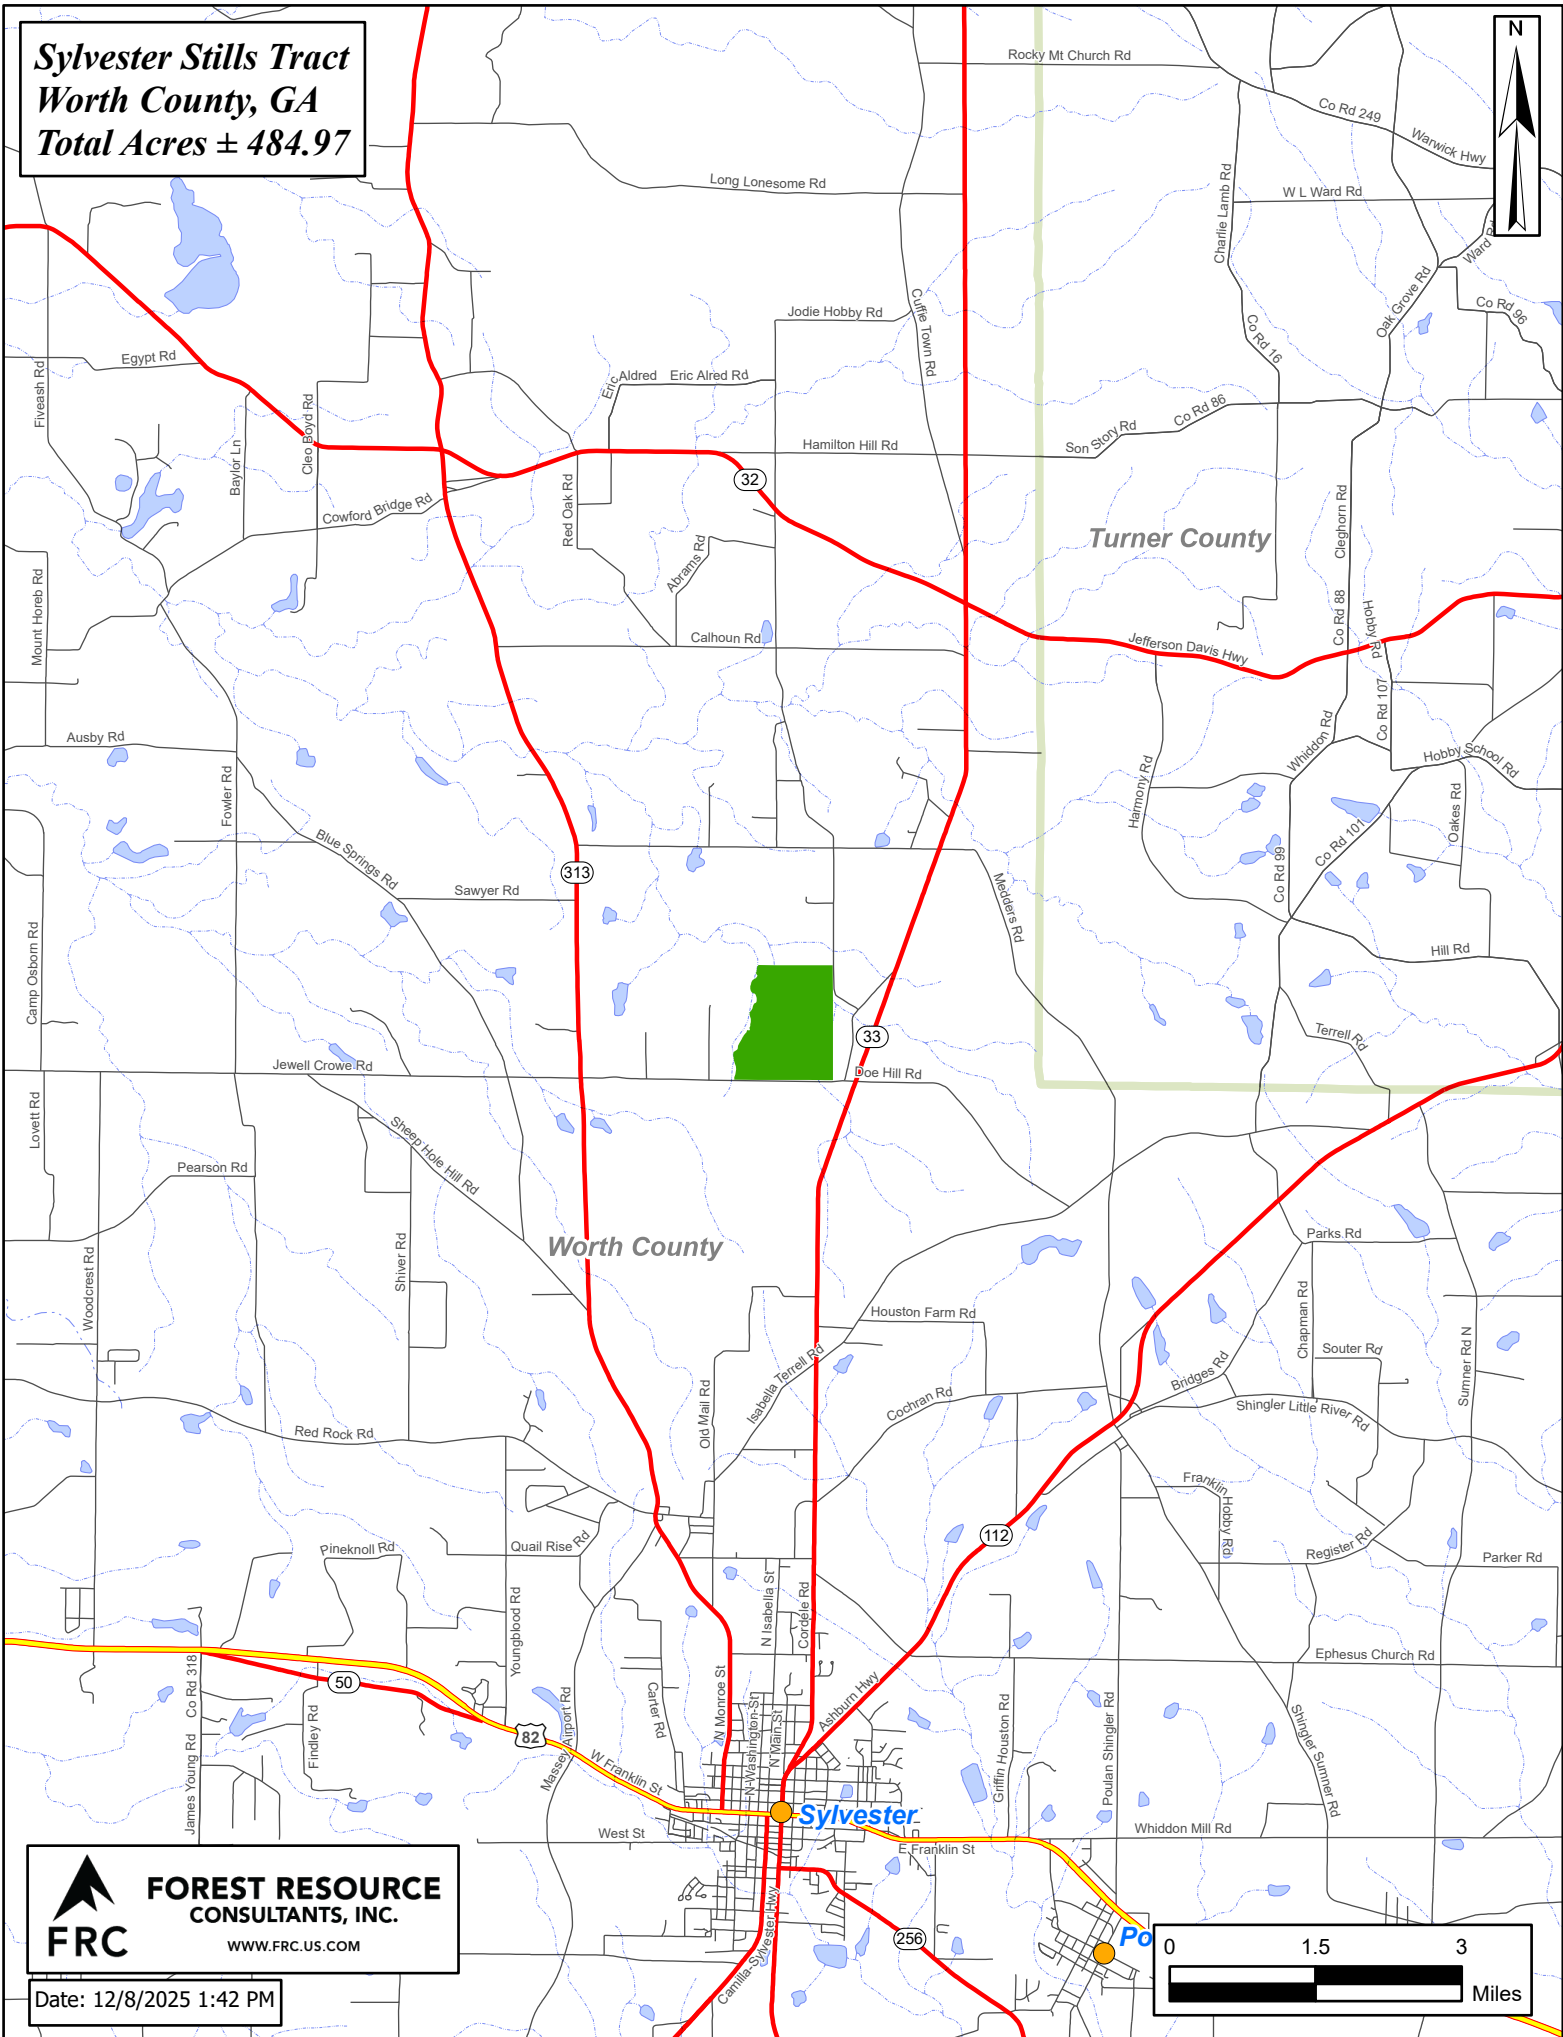

Sylvester Stills Tract
Worth County, GA
Total Acres ± 484.97

 **FOREST RESOURCE CONSULTANTS, INC.**
WWW.FRC.US.COM

Date: 12/8/2025 1:42 PM