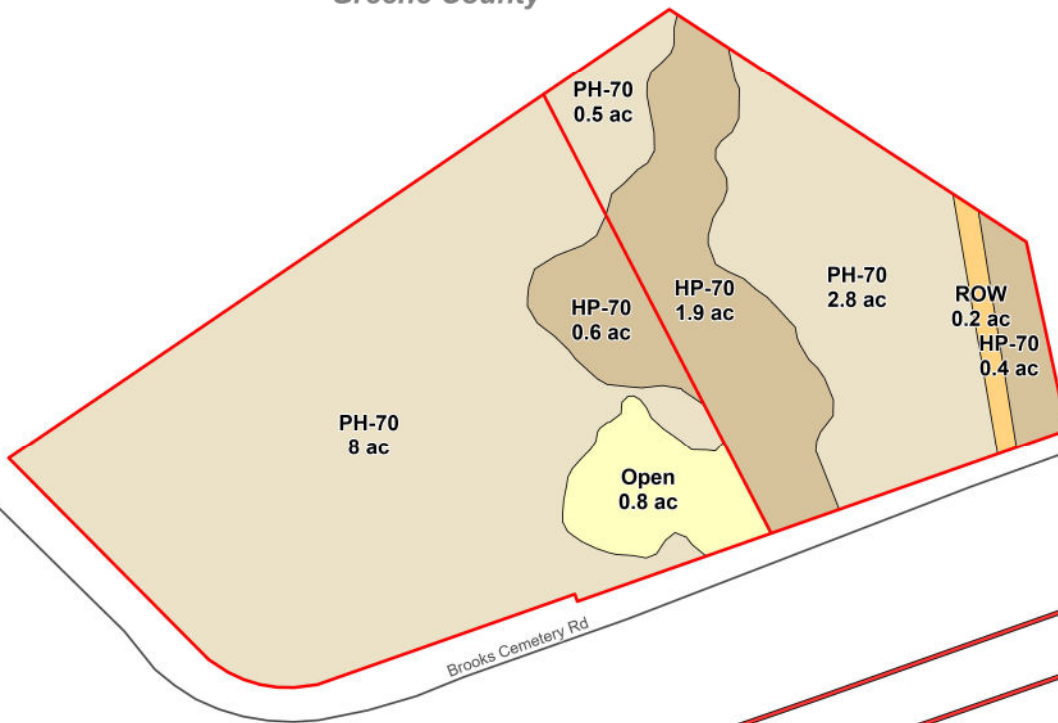

**Clements**  
**Greene County, GA**  
**Total Acres ± 15.2**

**Legend**

- Pine Hardwood
- Hardwood Pine
- ROW
- Open

Greene County

Bethany Rd

 **FOREST RESOURCE CONSULTANTS, INC.**  
WWW.FRC.US.COM

Date: 7/15/2025 10:27 AM