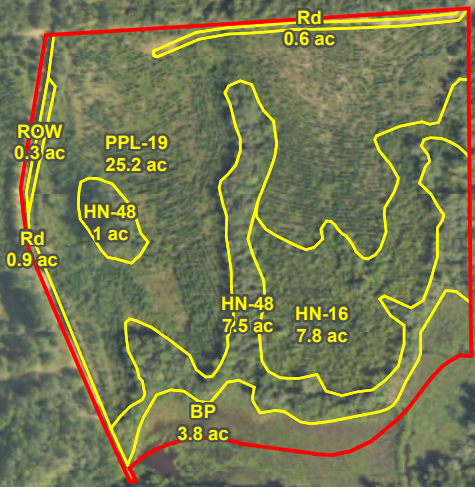

Fox Creek Tract
Webster Co., GA
Total Acres: ± 47.1

Map ID: 24028_B_CTT

Date: March 20, 2025