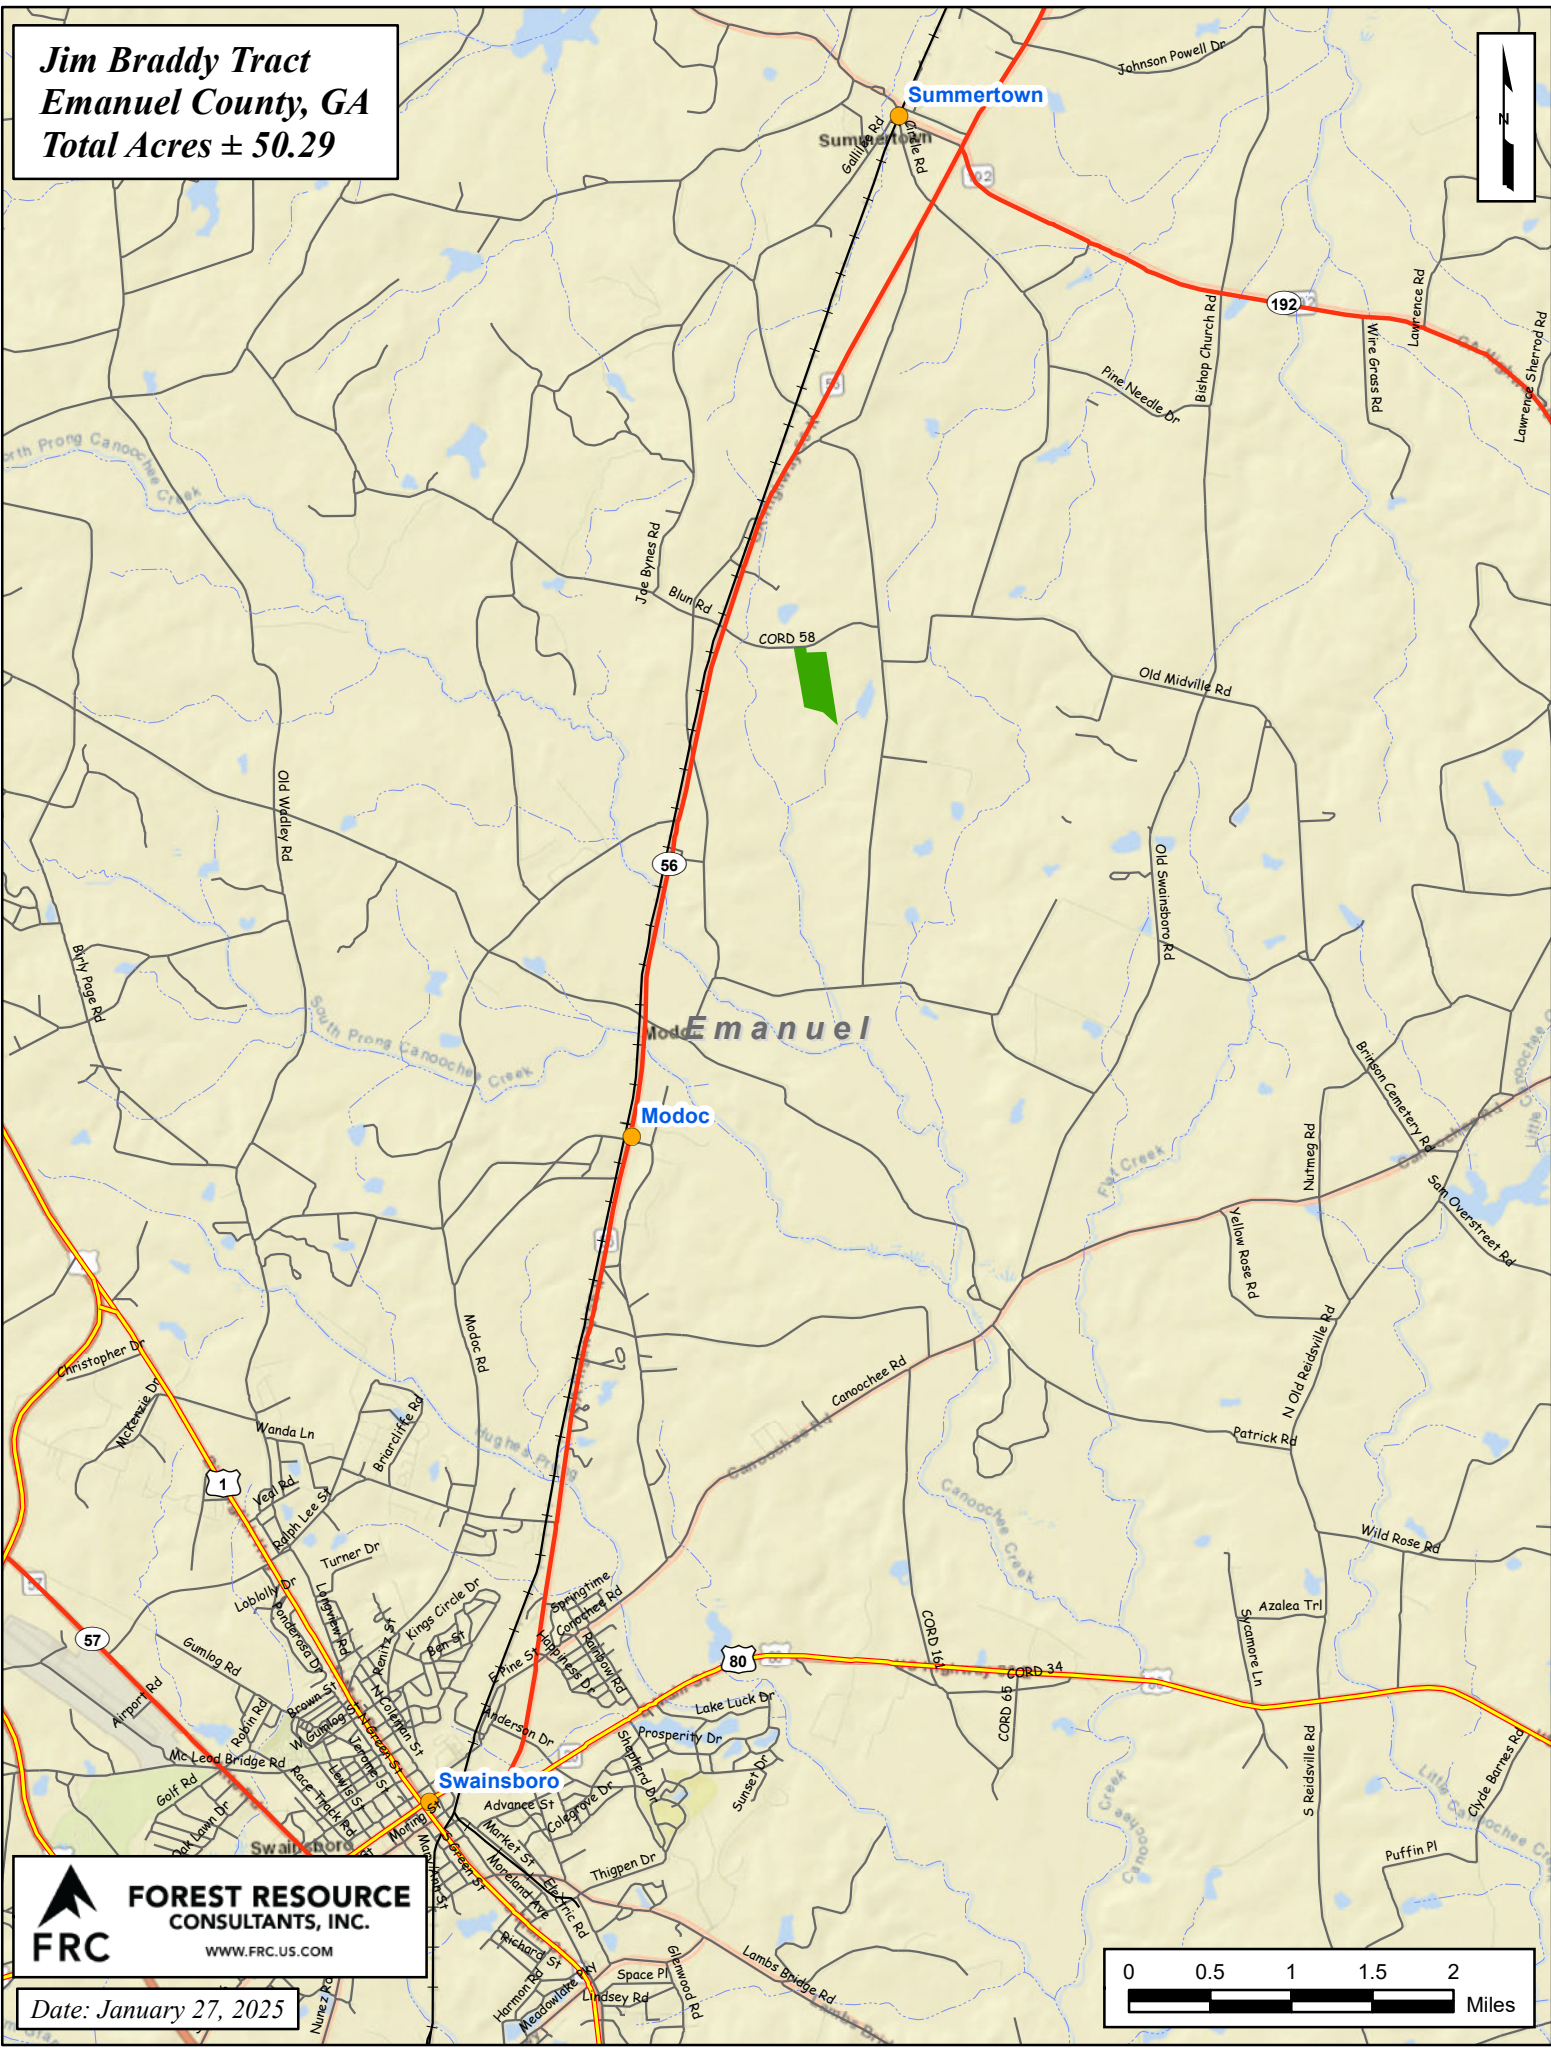

Jim Braddy Tract
Emanuel County, GA
Total Acres ± 50.29

FOREST RESOURCE CONSULTANTS, INC.
WWW.FRC.US.COM

Date: January 27, 2025