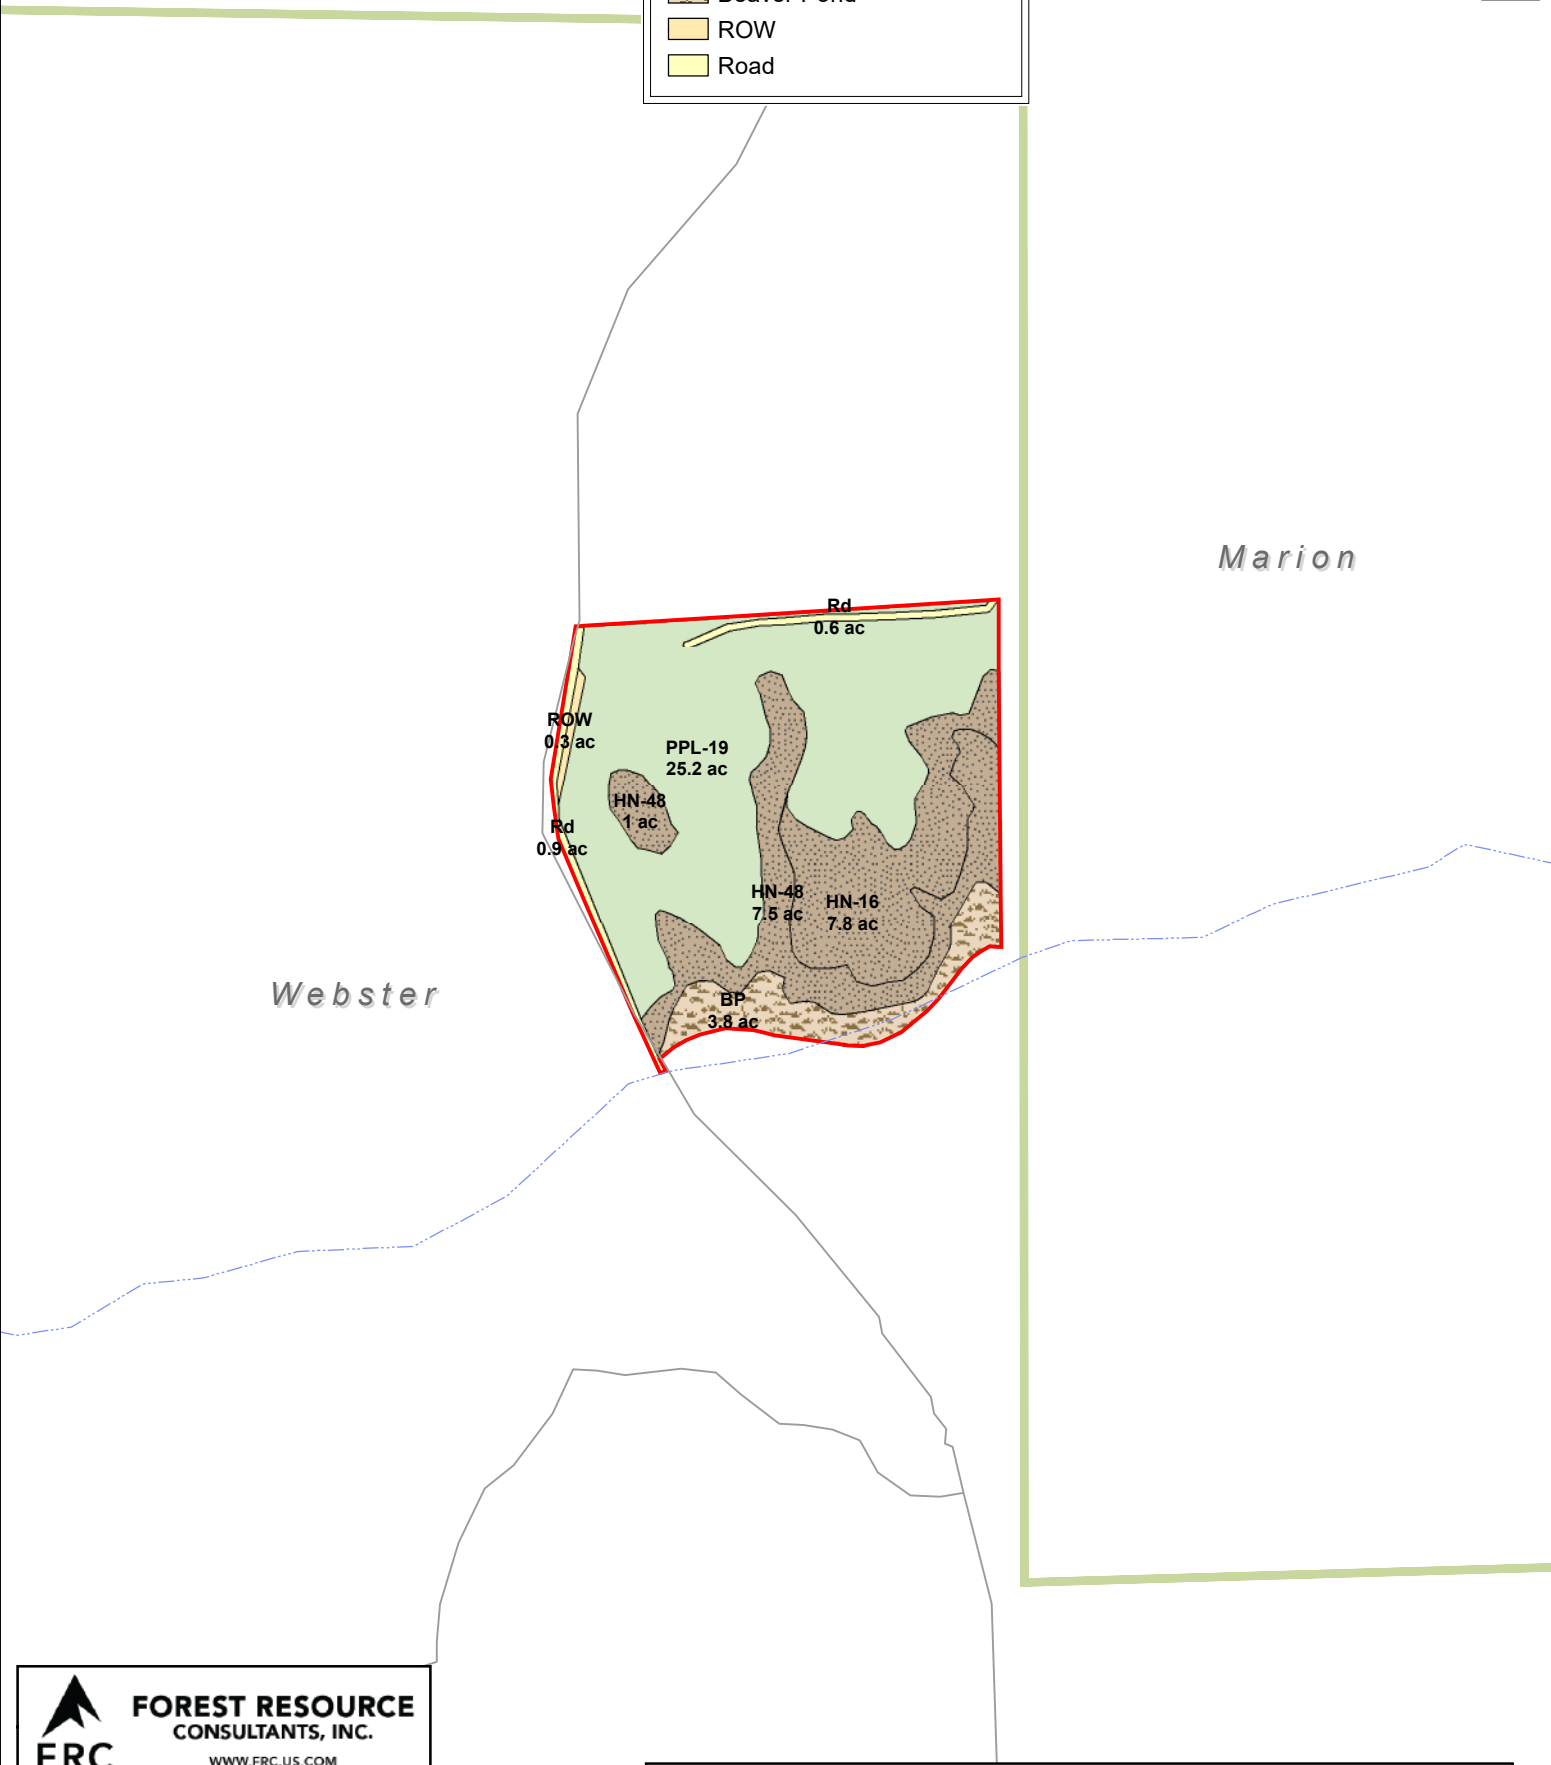

Fox Creek Tract
Webster Co., GA
Total Acres: ± 47.1

Map ID: 24028_B_CTT

Legend

- Planted Pine Pmrch
- Hardwood Non-convertible
- Beaver Pond
- ROW
- Road

FOREST RESOURCE CONSULTANTS, INC.
WWW.FRC.US.COM

Date: March 20, 2025