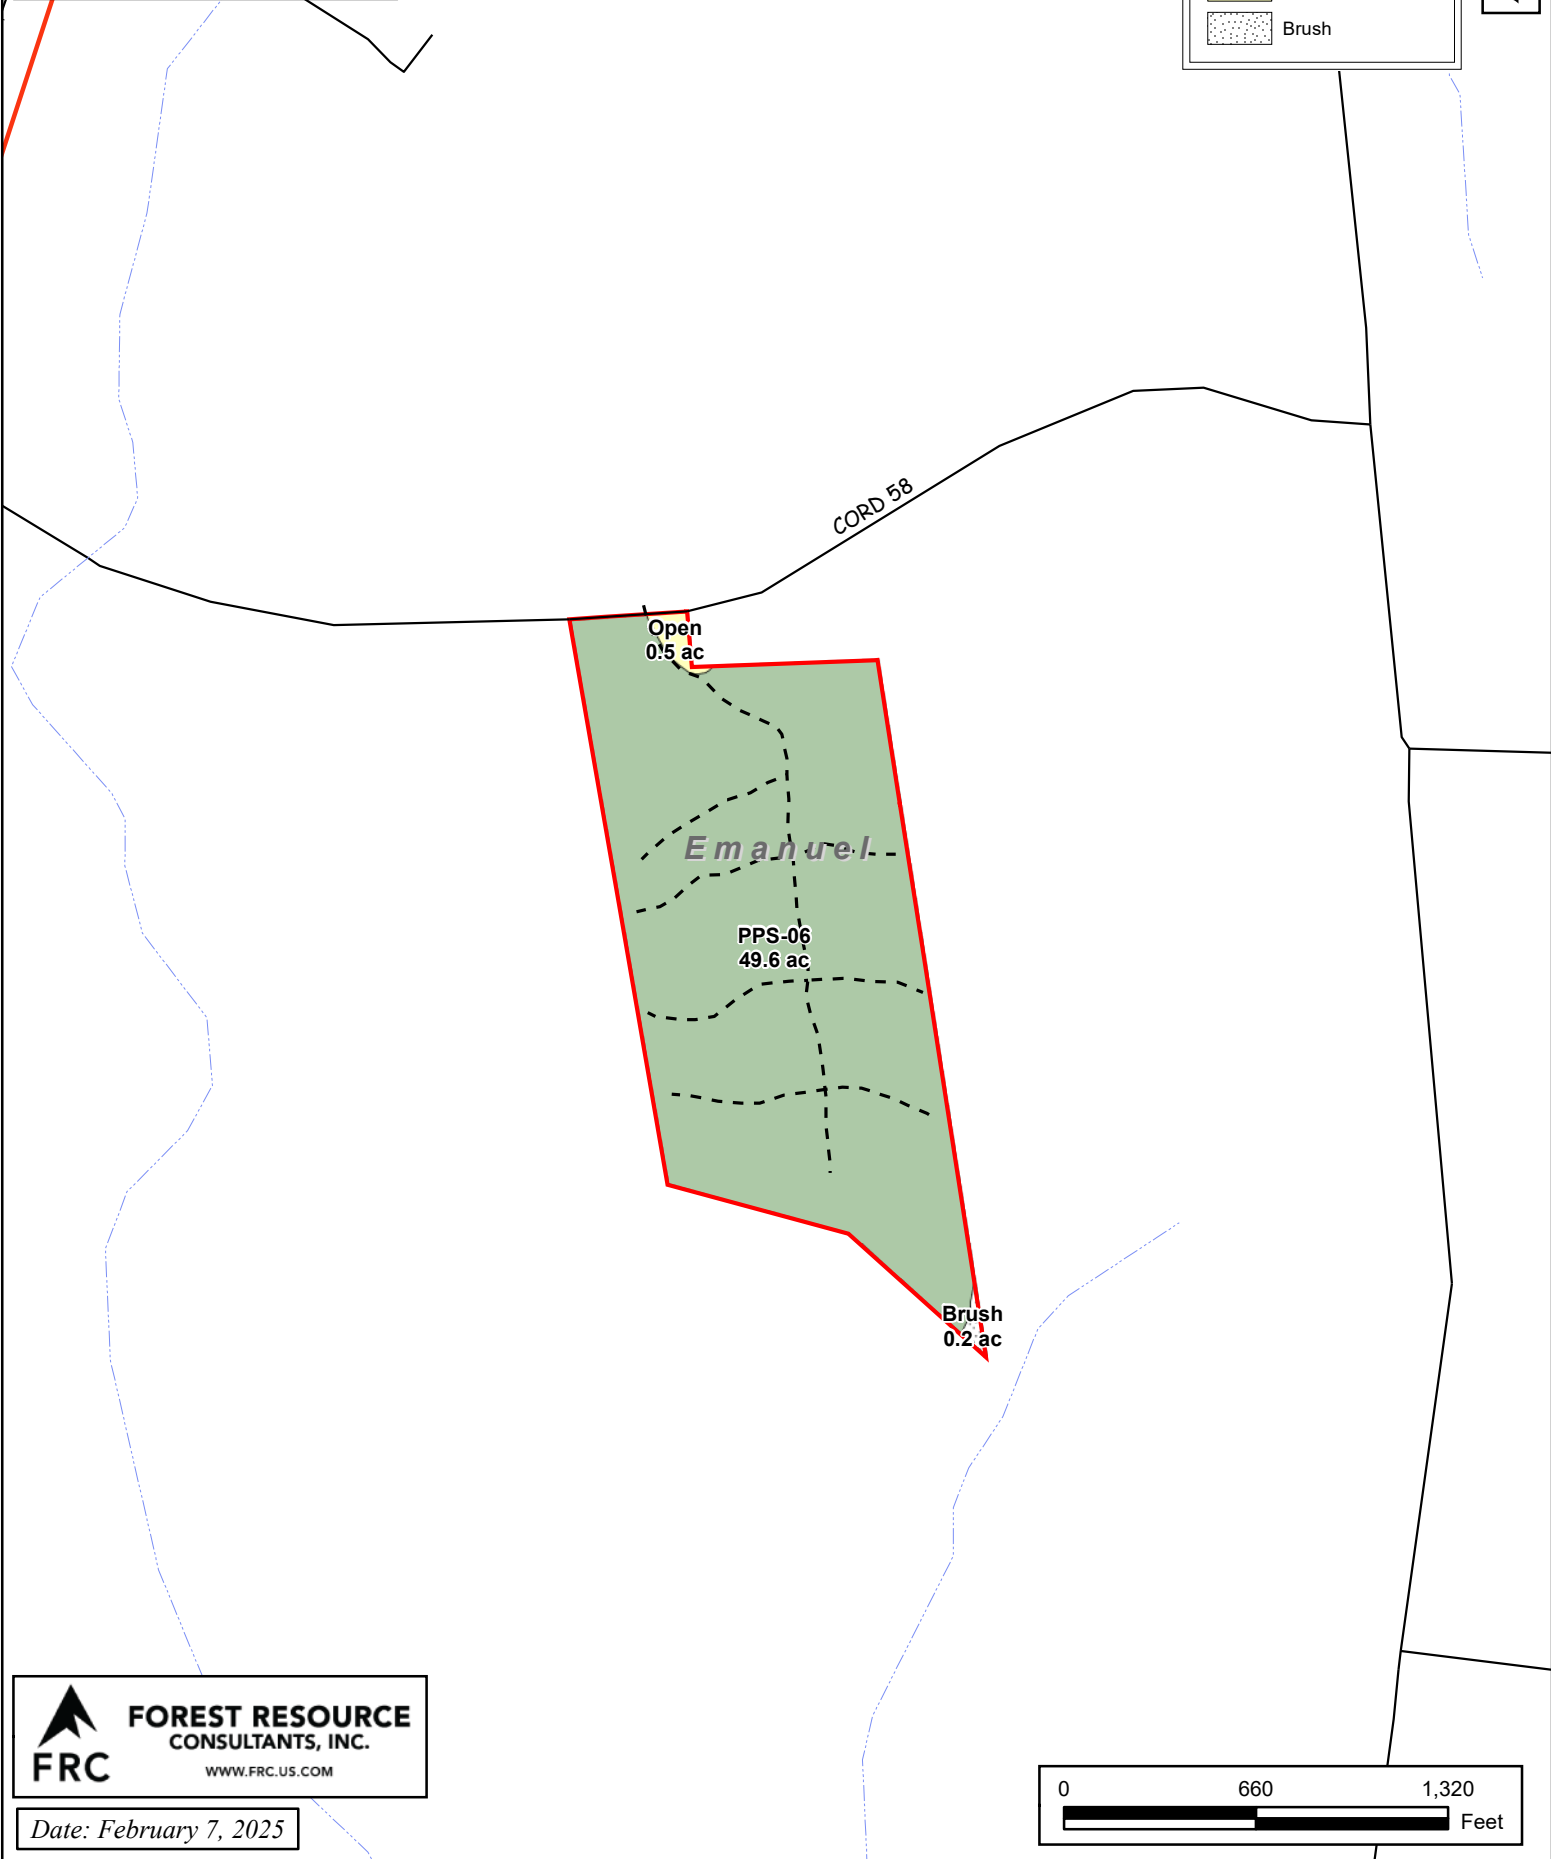

Jim Braddy Tract
Emanuel County, GA
Total Acres ± 50.29

Legend

- Planted Pine Mrch
- Open
- Brush

 **FOREST RESOURCE CONSULTANTS, INC.**
WWW.FRC.US.COM

Date: February 7, 2025