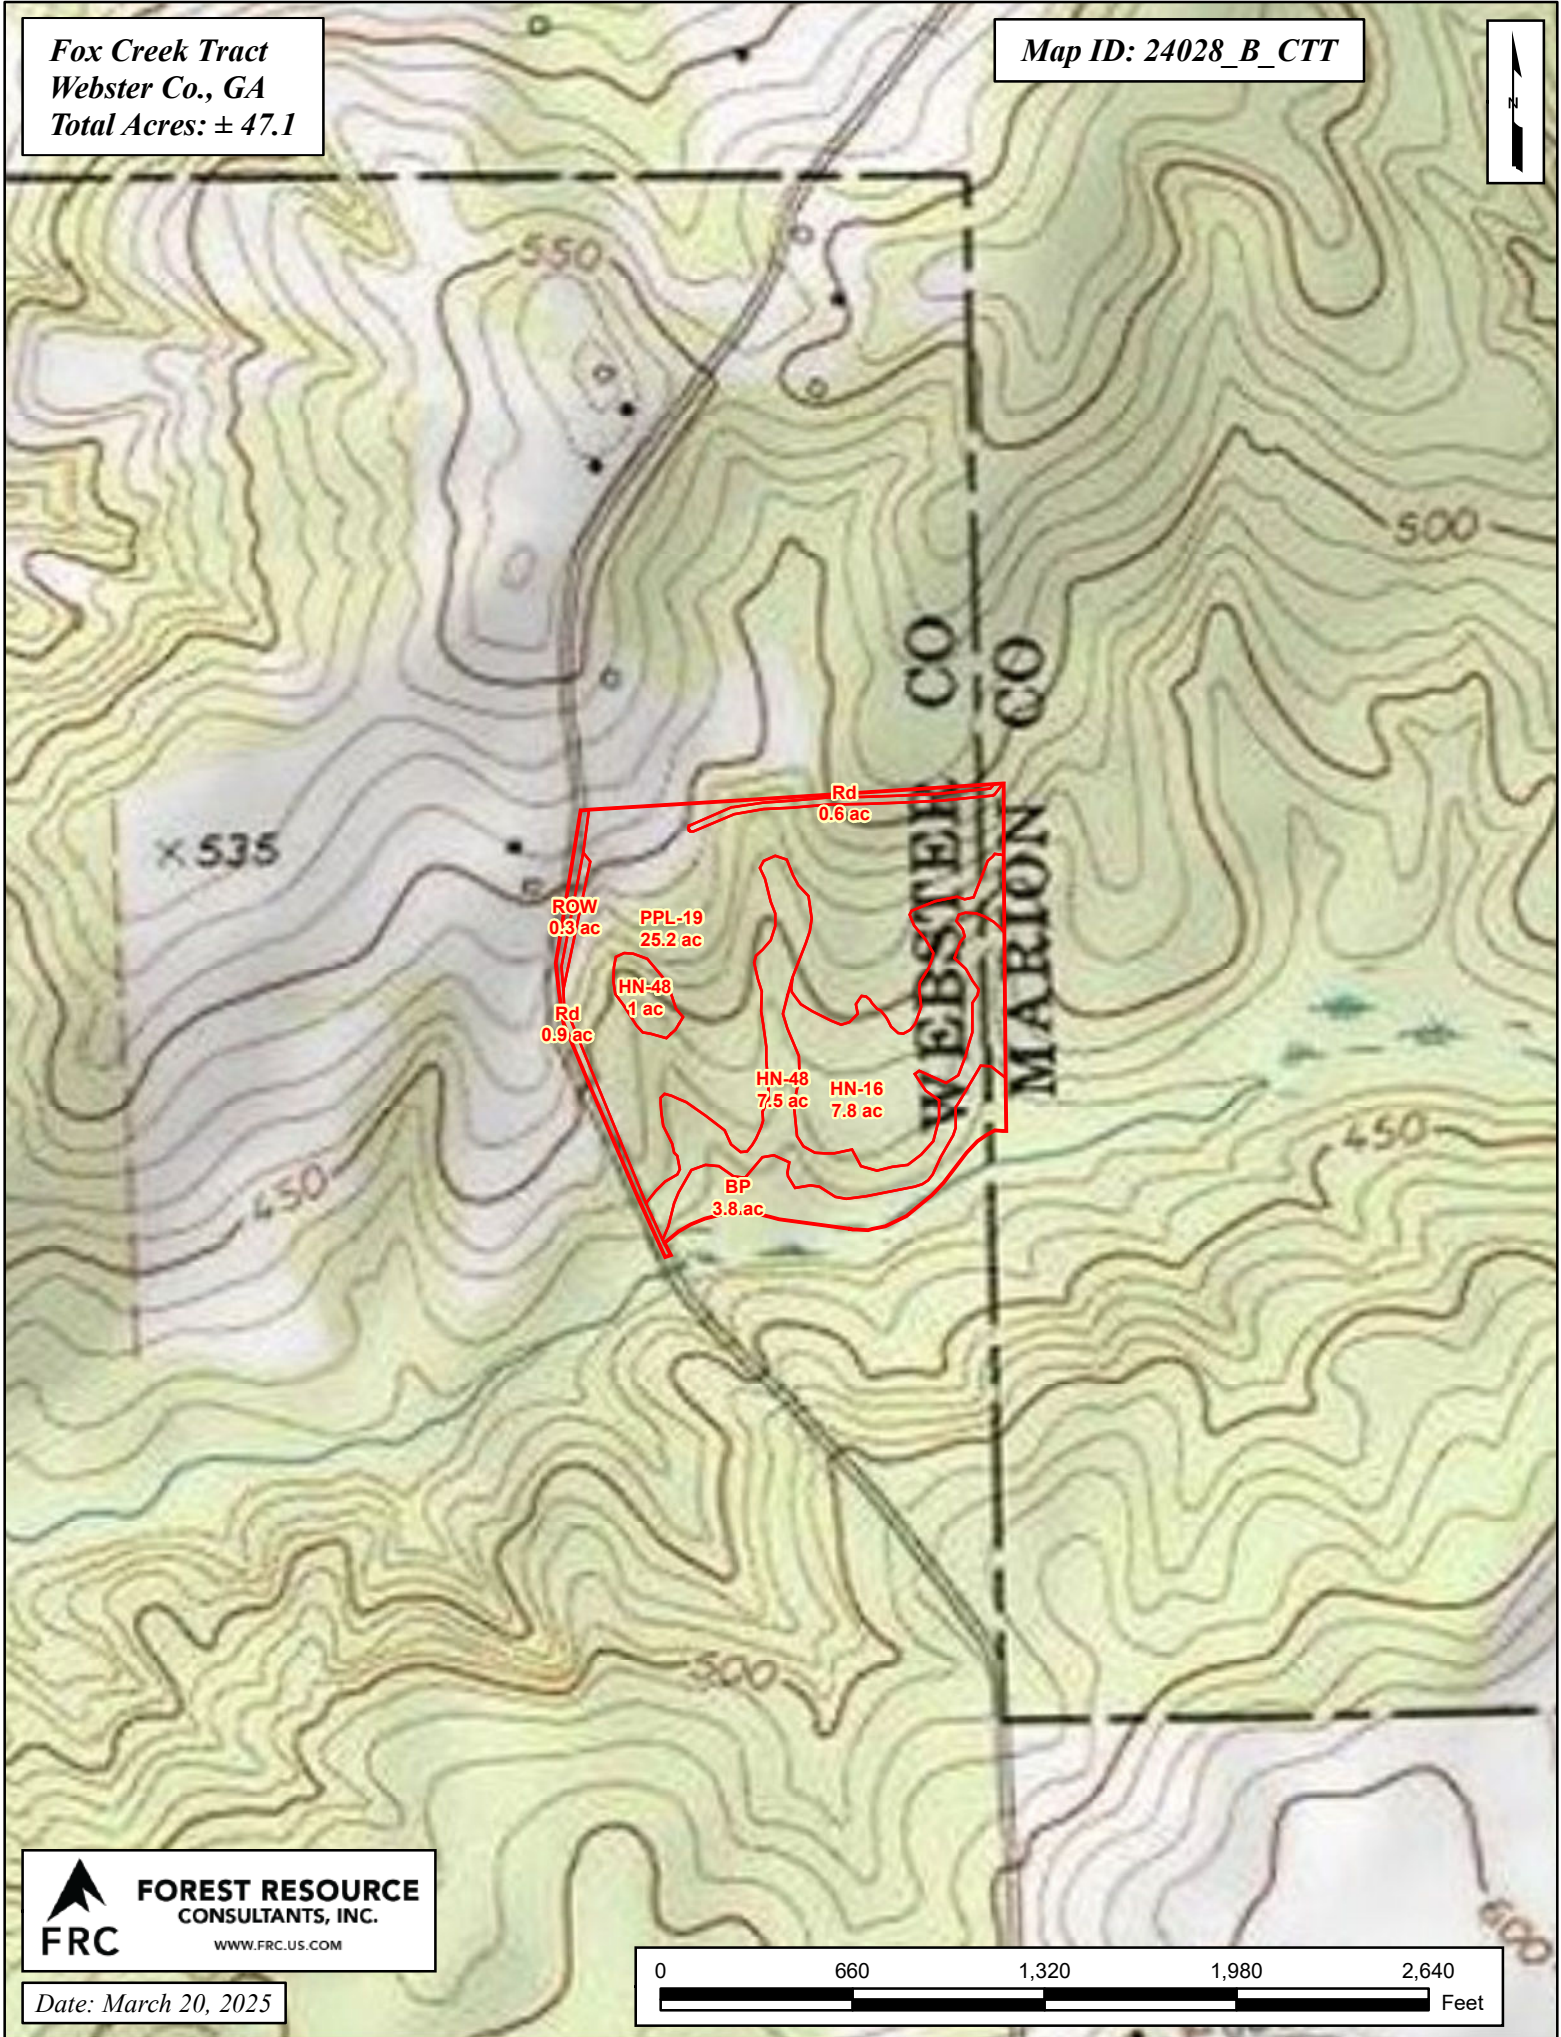

Fox Creek Tract
Webster Co., GA
Total Acres: ± 47.1

Map ID: 24028_B_CTT

 **FOREST RESOURCE CONSULTANTS, INC.**
WWW.FRC.US.COM

Date: March 20, 2025