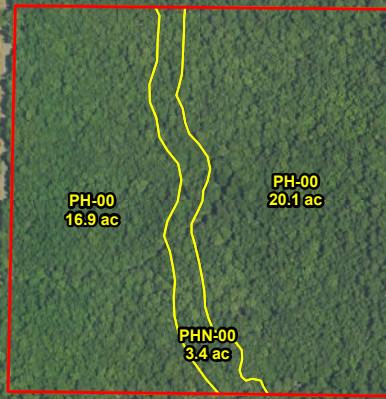

Clyde Place Vivian Tract
Caddo County, LA
Total Book Acres ± 40.4

PH-00
16.9 ac

PH-00
20.1 ac

PHN-00
3.4 ac

**FOREST RESOURCE
CONSULTANTS, INC.**

WWW.FRC.US.COM

Date: 9/12/2025 3:43 PM