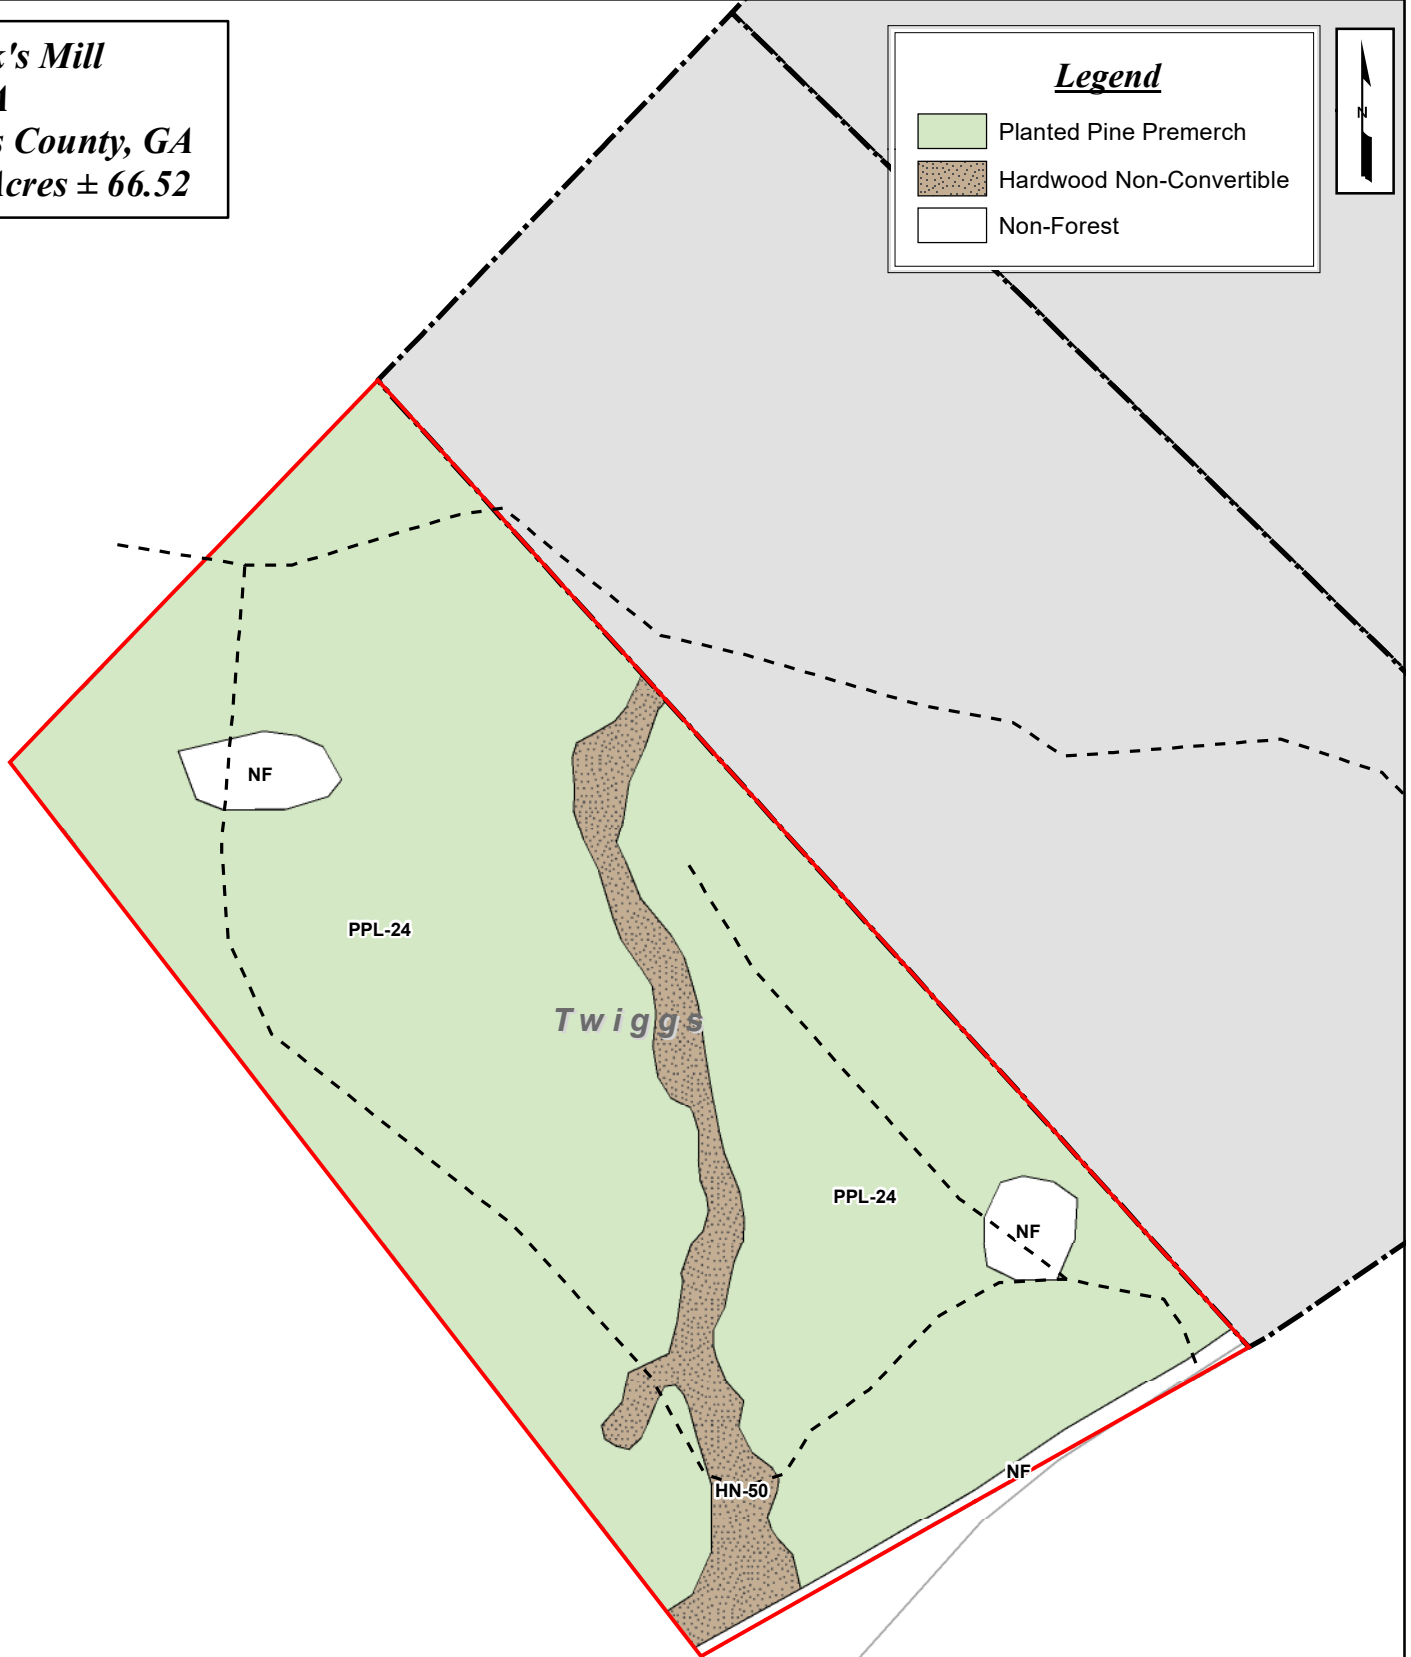

**Myrick's Mill
Tract A
Twiggs County, GA
Total Acres ± 66.52**

Legend

-  Planted Pine Premerch
-  Hardwood Non-Convertible
-  Non-Forest

Mill Rd

 **FOREST RESOURCE
CONSULTANTS, INC.**
WWW.FRC.US.COM

Date: September 25, 2025