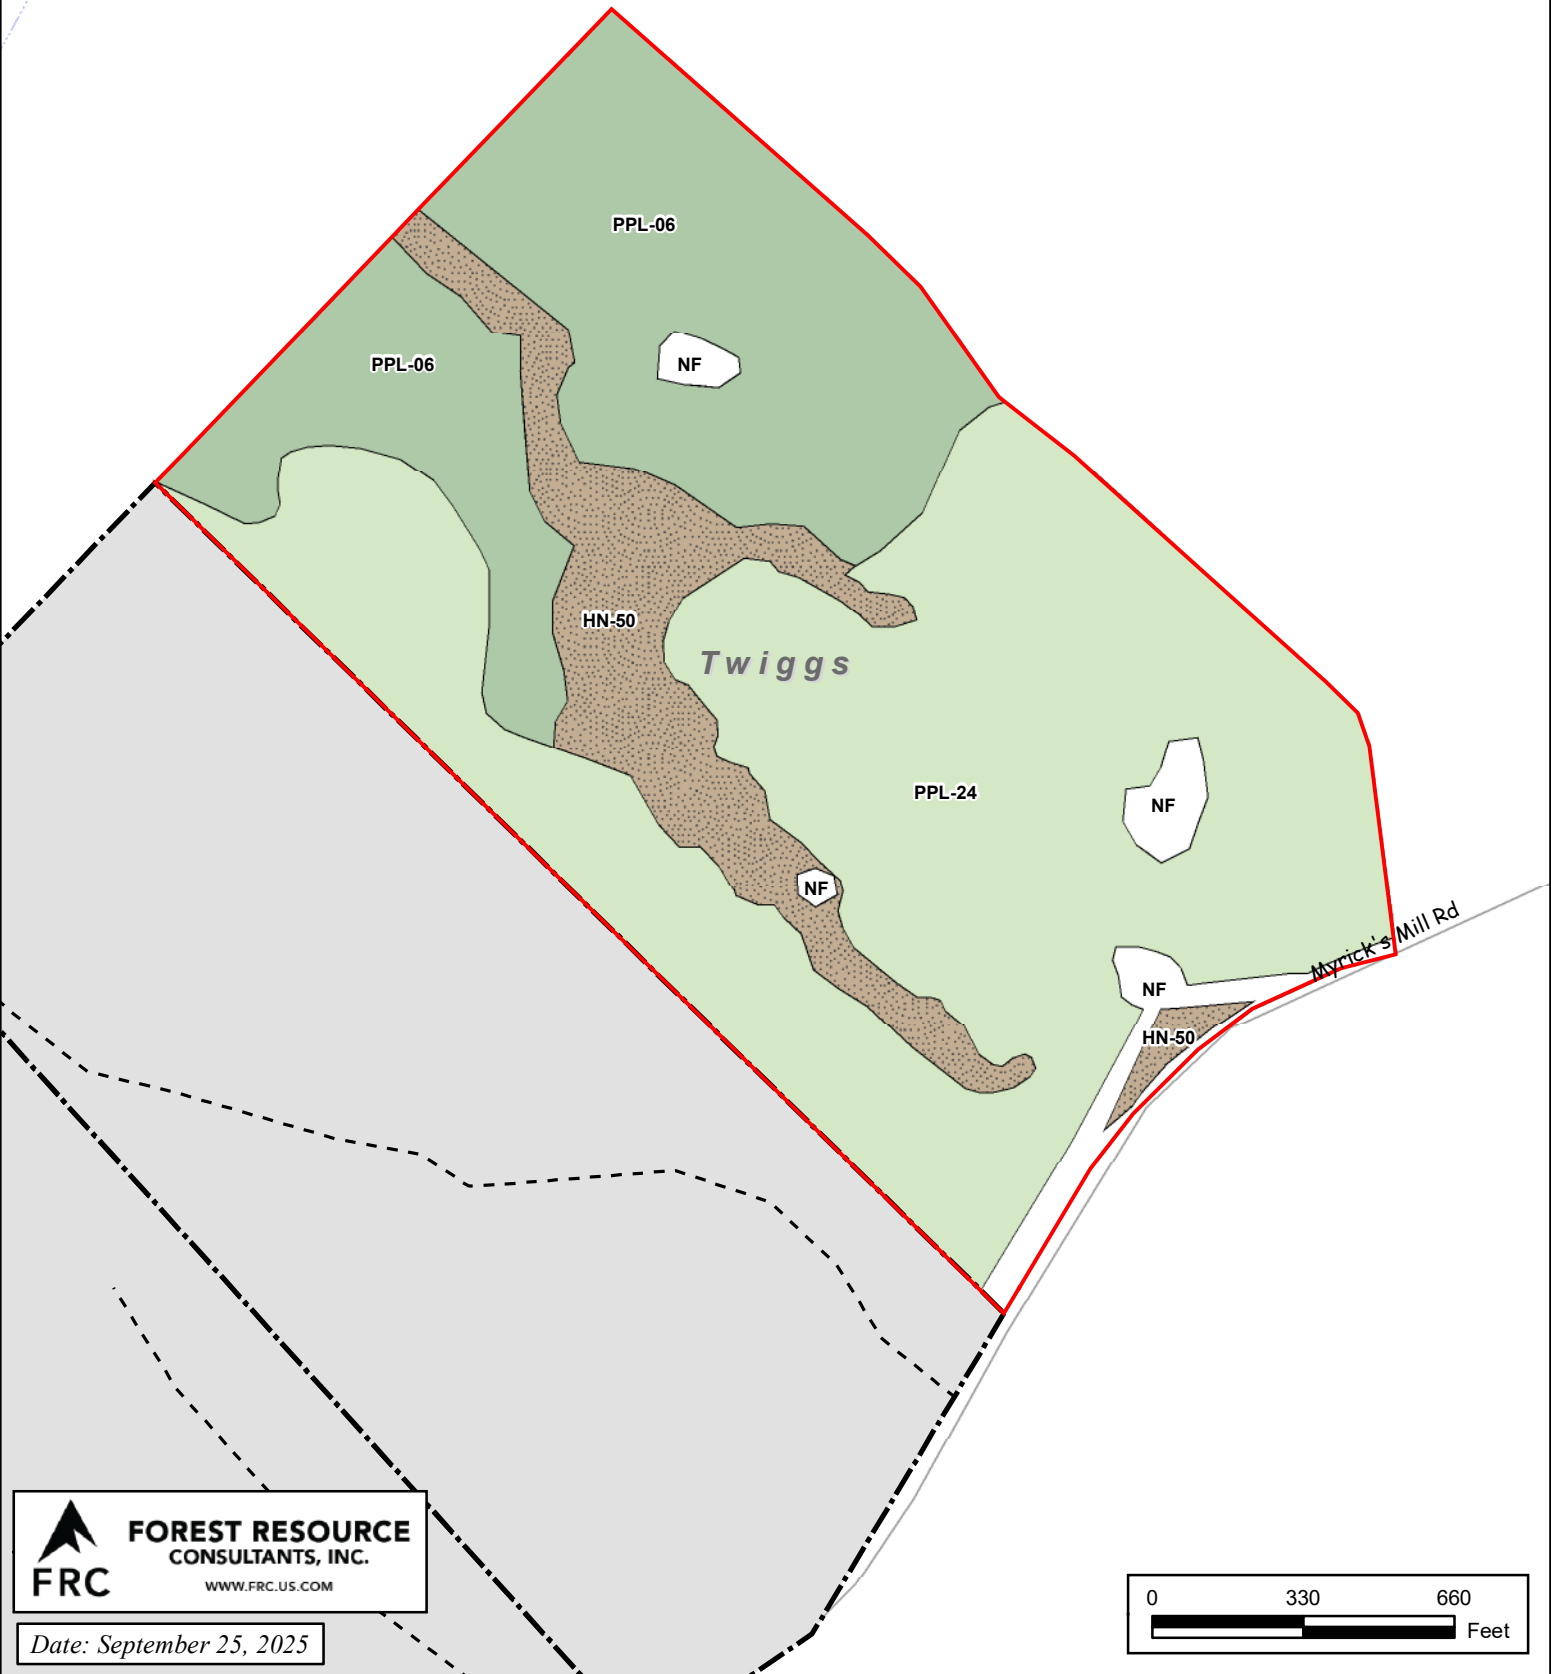

**Myrick's Mill
Tract C
Twiggs County, GA
Total Acres ± 83.63**

Legend

-  Planted Pine Merch
-  Planted Pine Premerch
-  Hardwood Non-Convertible
-  Non-Forest

 **FOREST RESOURCE
CONSULTANTS, INC.**
WWW.FRC.US.COM

Date: September 25, 2025