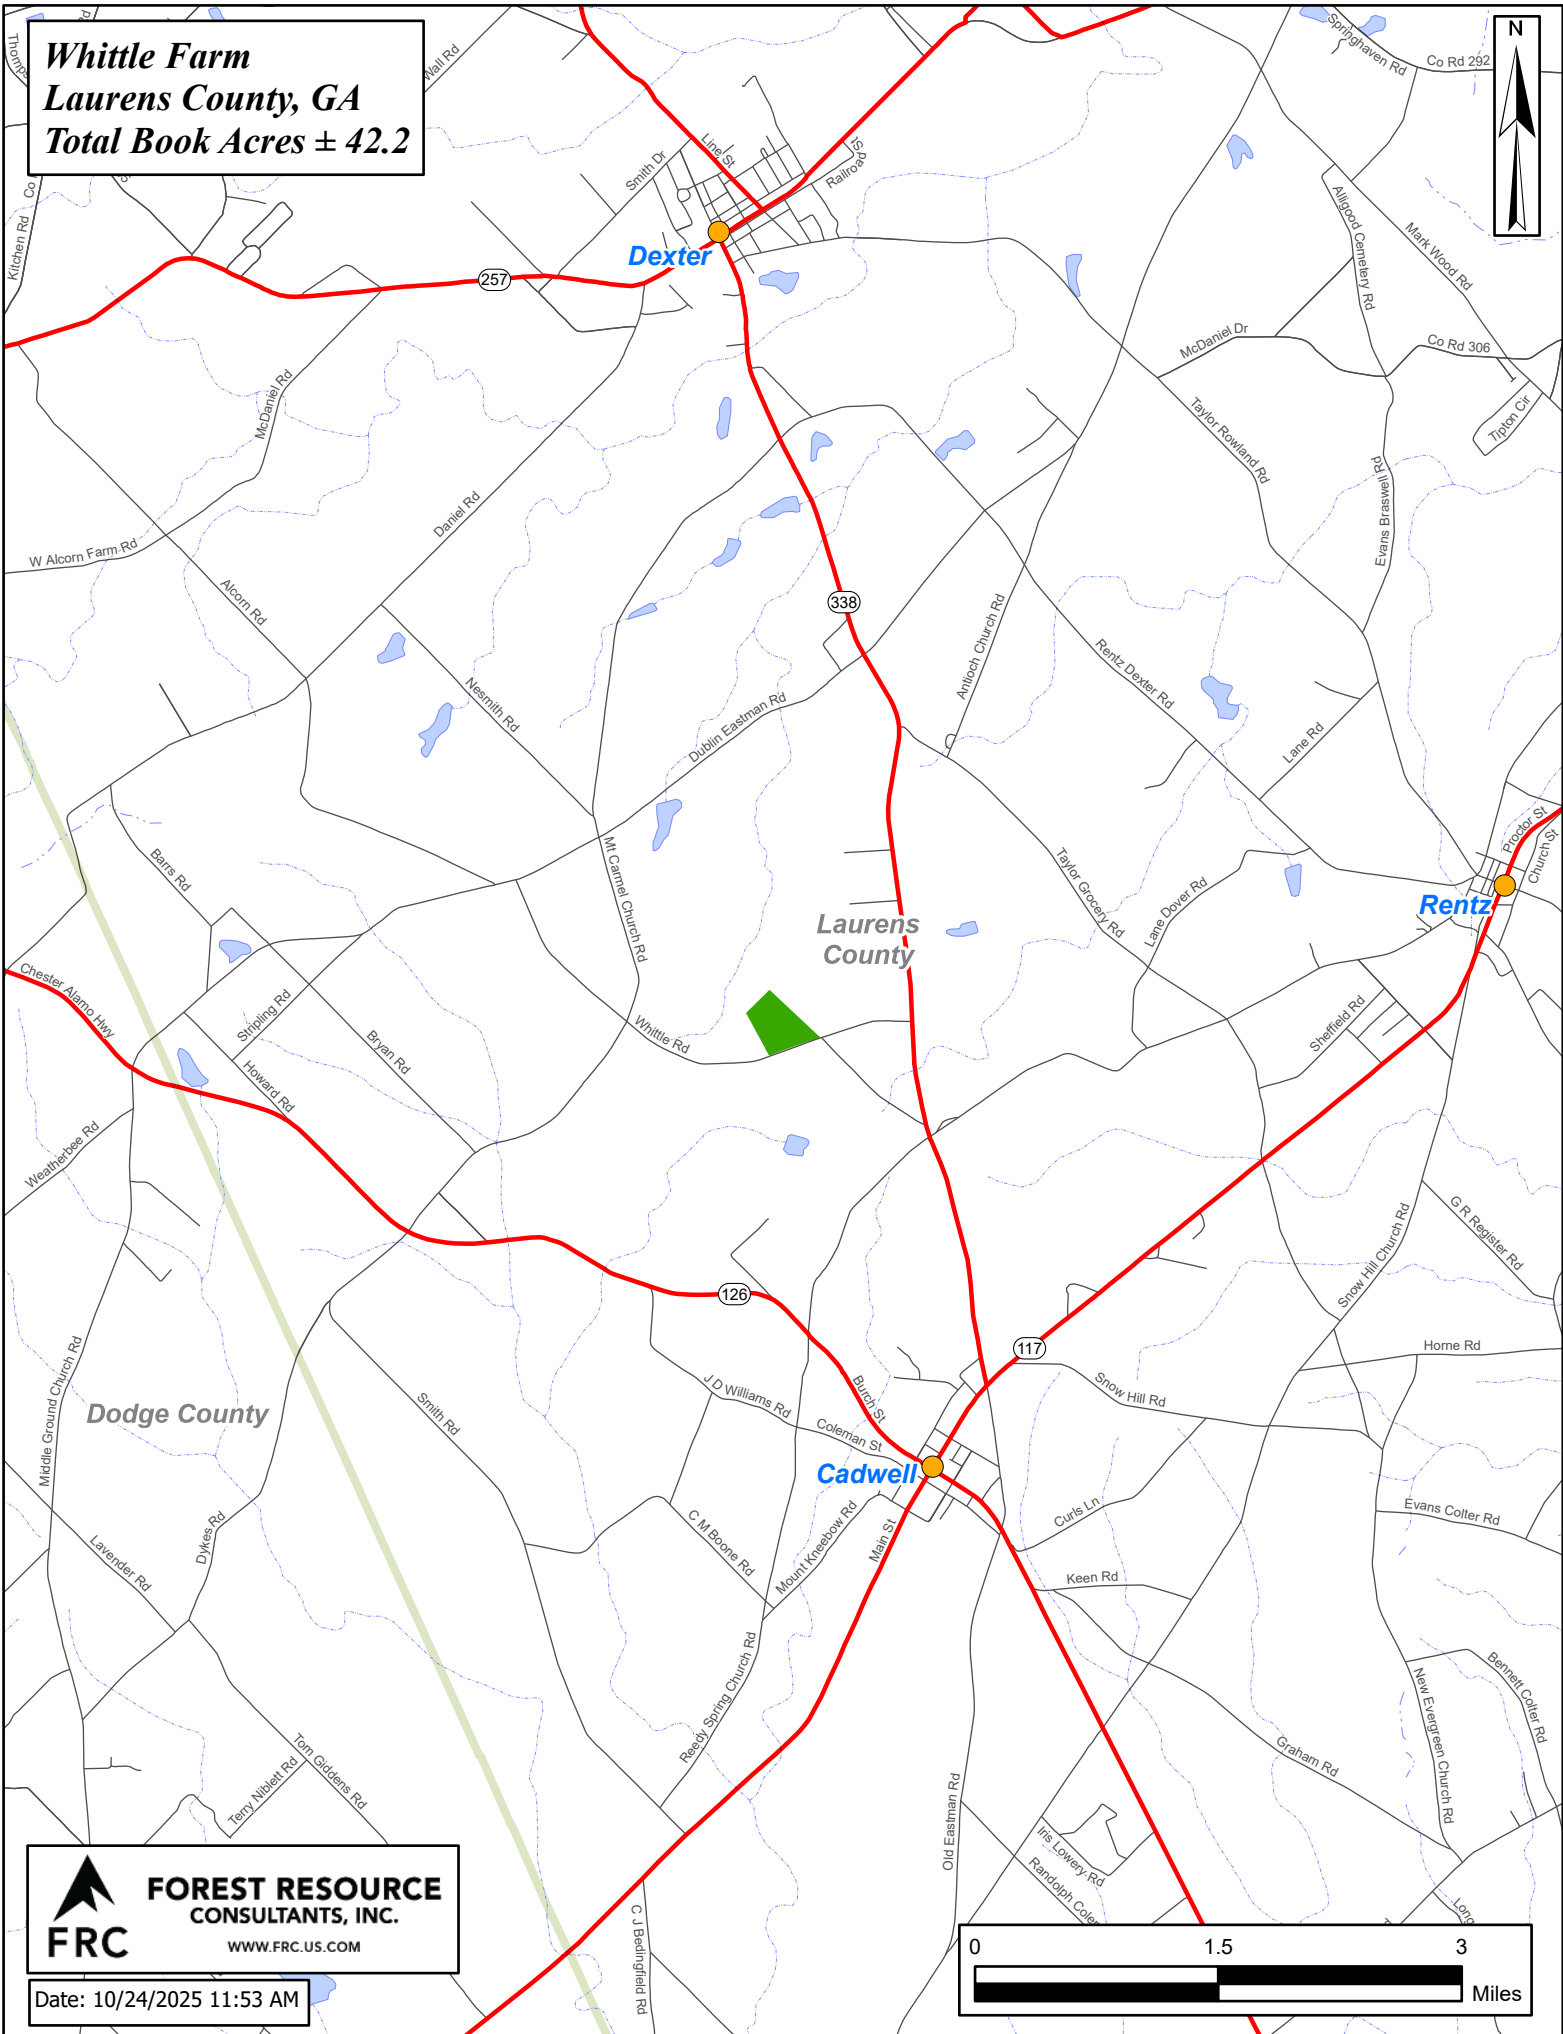

Whittle Farm
Laurens County, GA
Total Book Acres ± 42.2

**FOREST RESOURCE
CONSULTANTS, INC.**
WWW.FRC.US.COM

Date: 10/24/2025 11:53 AM