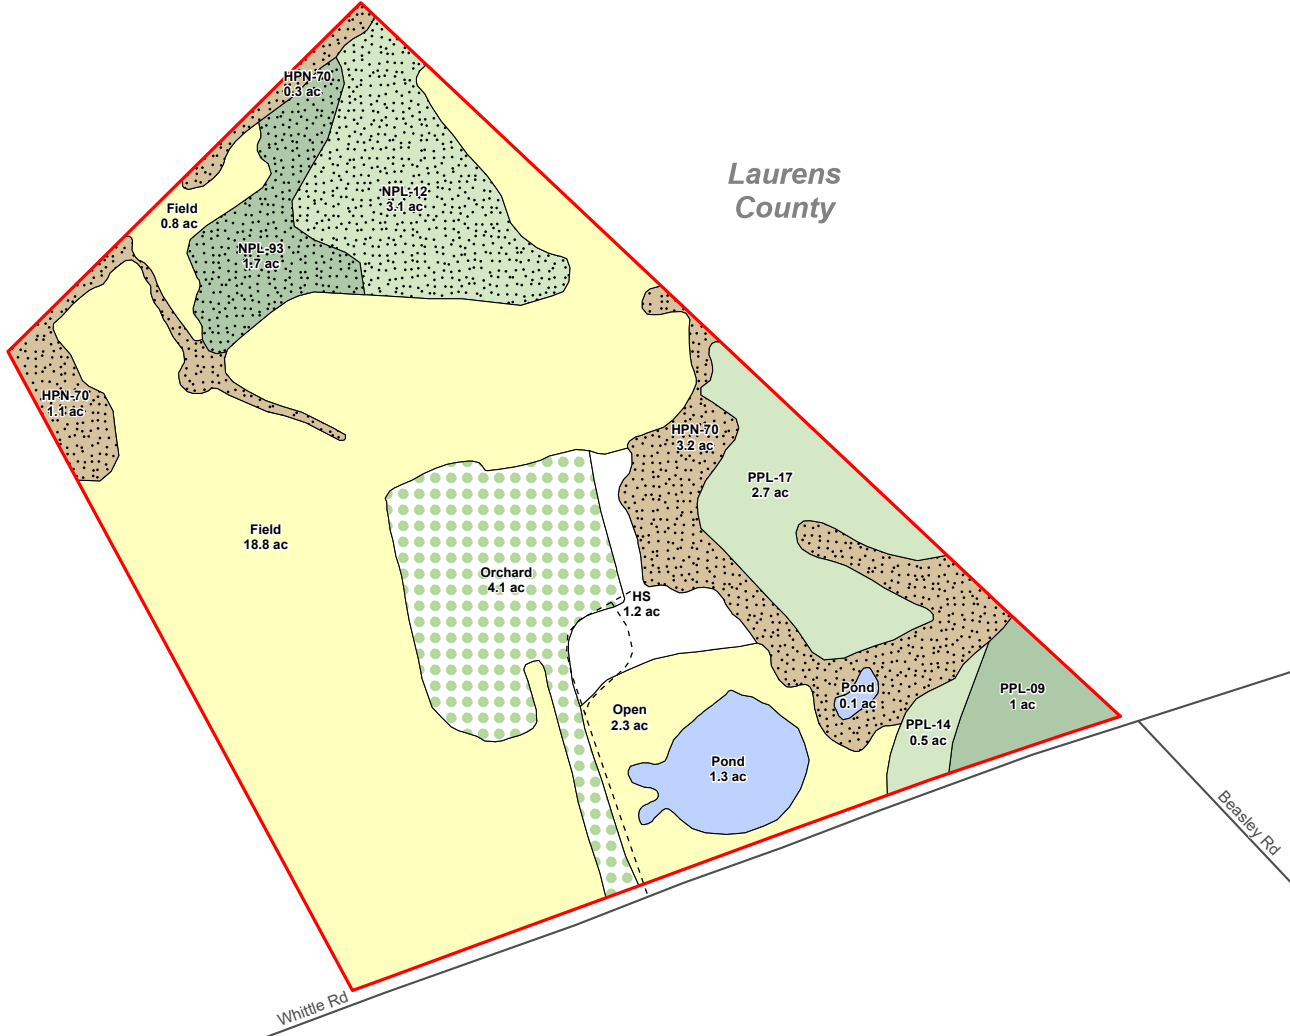

Whittle Farm
Laurens County, GA
Total Book Acres ± 42.2

Legend

-  Planted Pine Mrch
-  Planted Pine Pmrch
-  Natural Pine Mrch
-  Natural Pine Pmrch
-  Hardwood Pine Non-Convertible
-  Orchard
-  Field; Open
-  Water
-  Non-Forest
-  Woods Roads