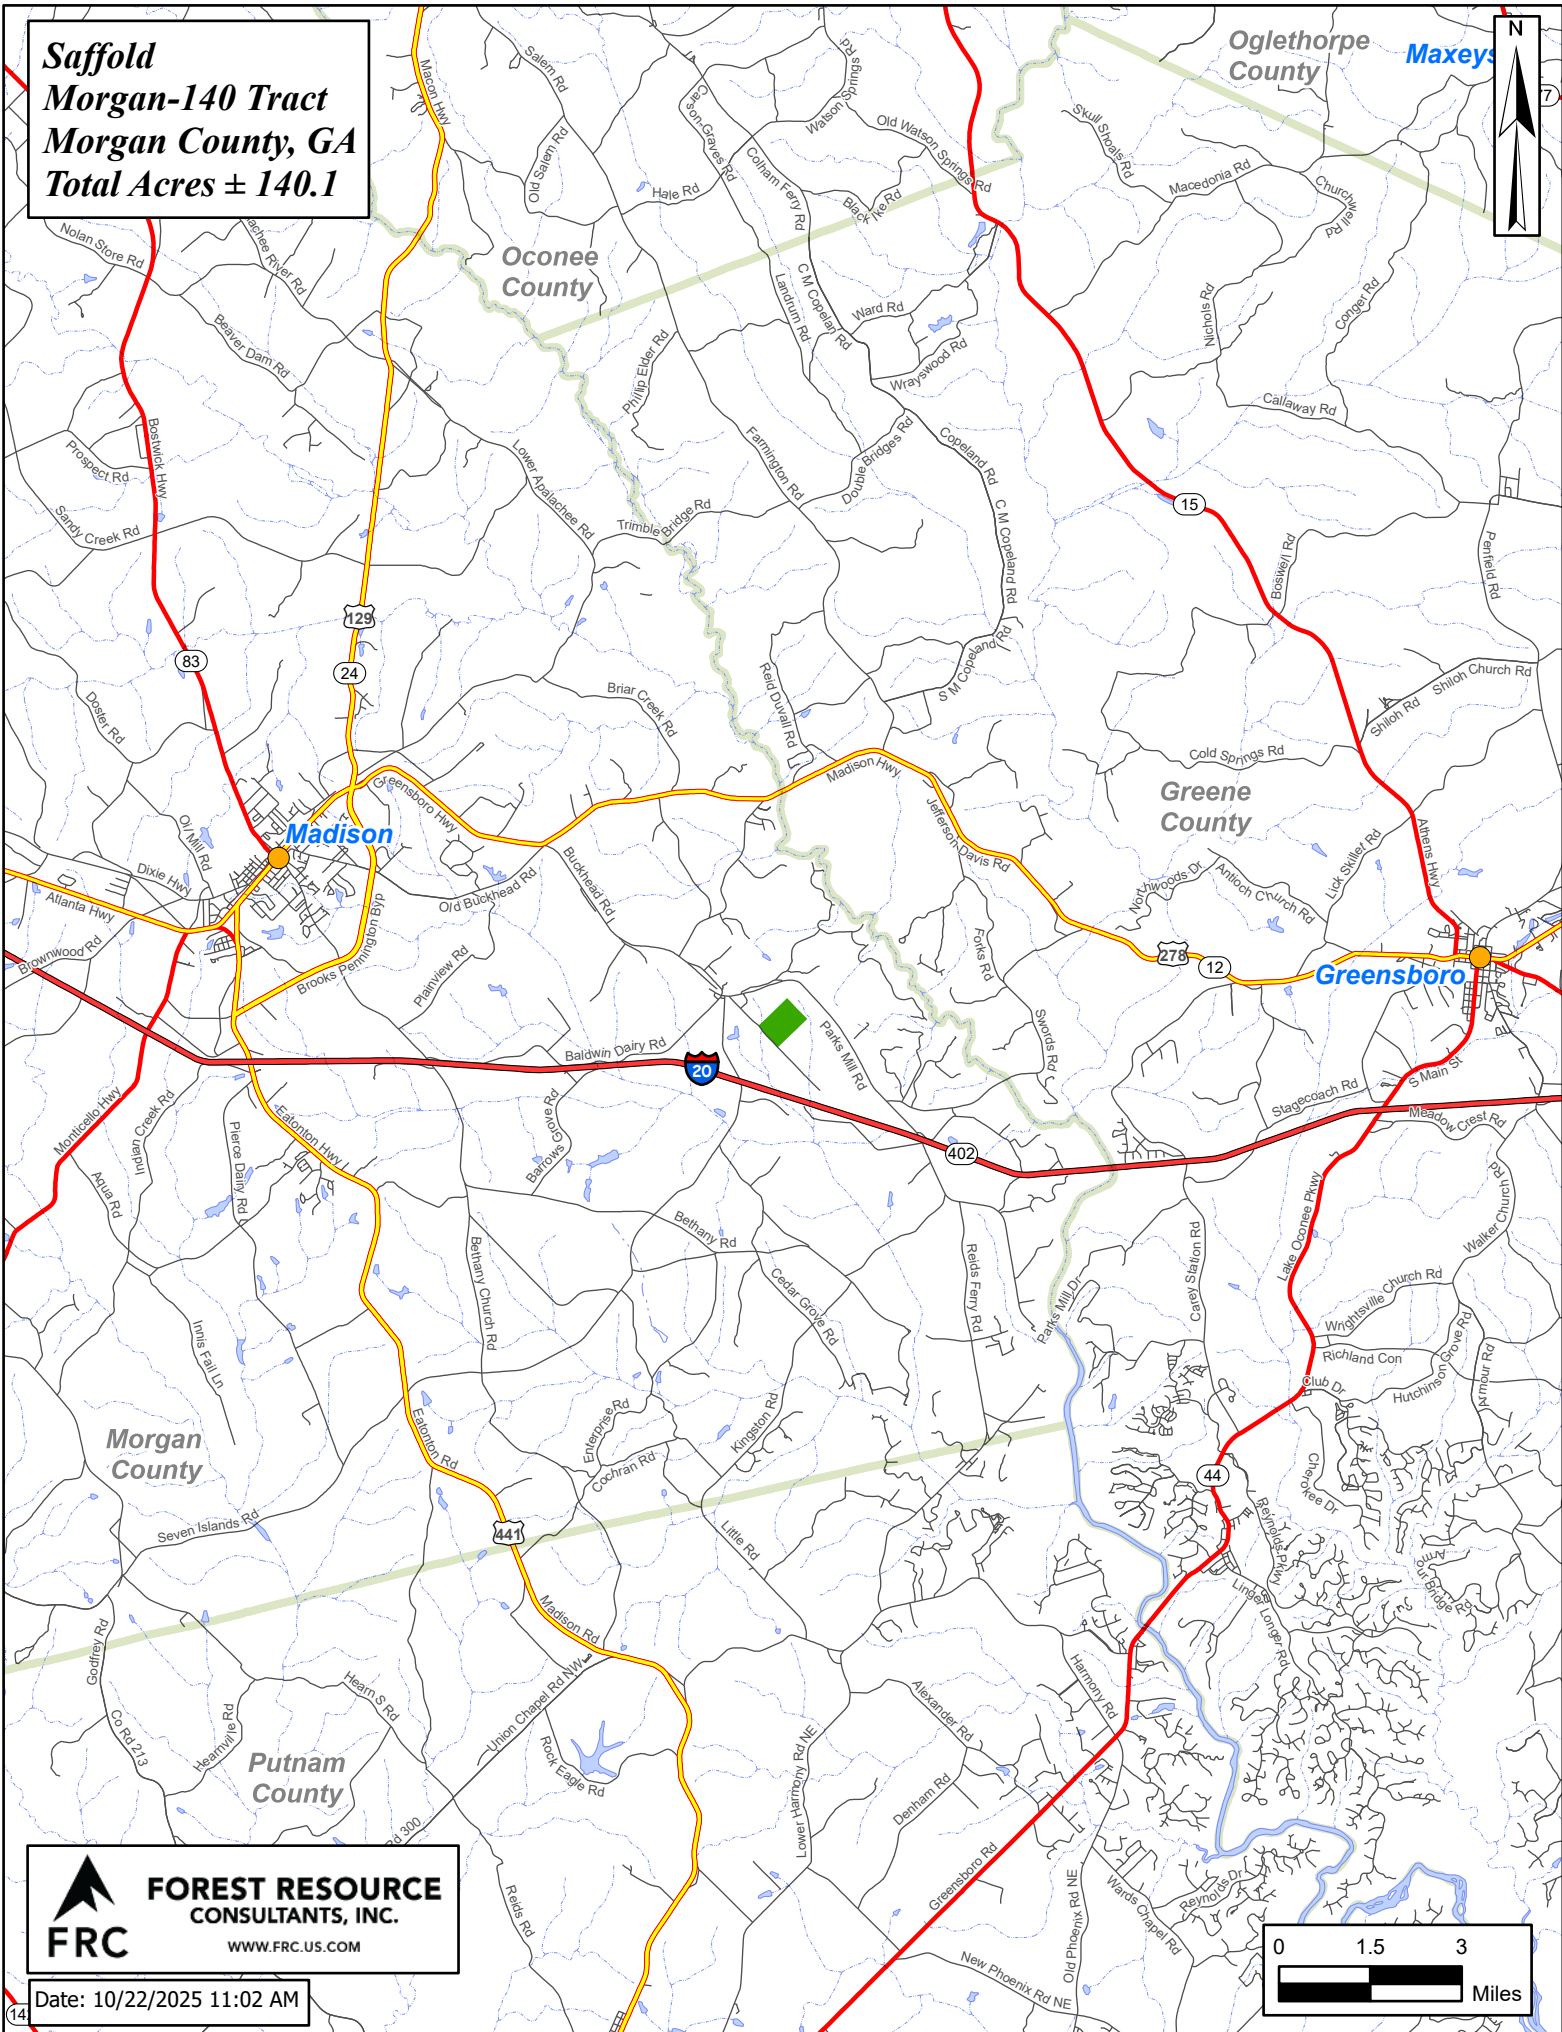

**Saffold
Morgan-140 Tract
Morgan County, GA
Total Acres ± 140.1**

 **FOREST RESOURCE
CONSULTANTS, INC.**
WWW.FRC.US.COM

Date: 10/22/2025 11:02 AM