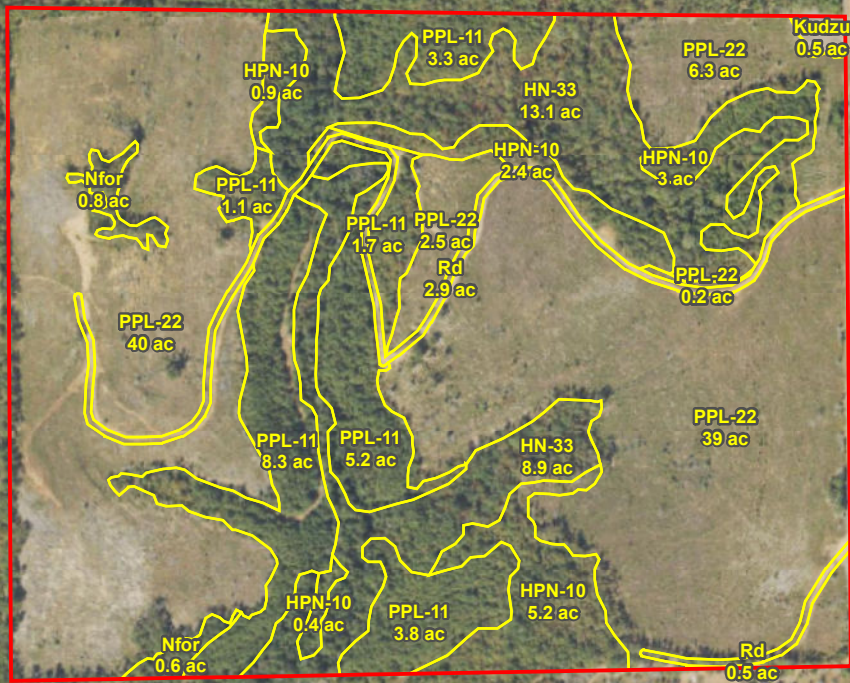

PotlatchDeltic
22059C_CTT
Stewart Co., GA
Total Acres: ± 150.5

Map ID: 22059C_CTT

Date: March 20, 2025