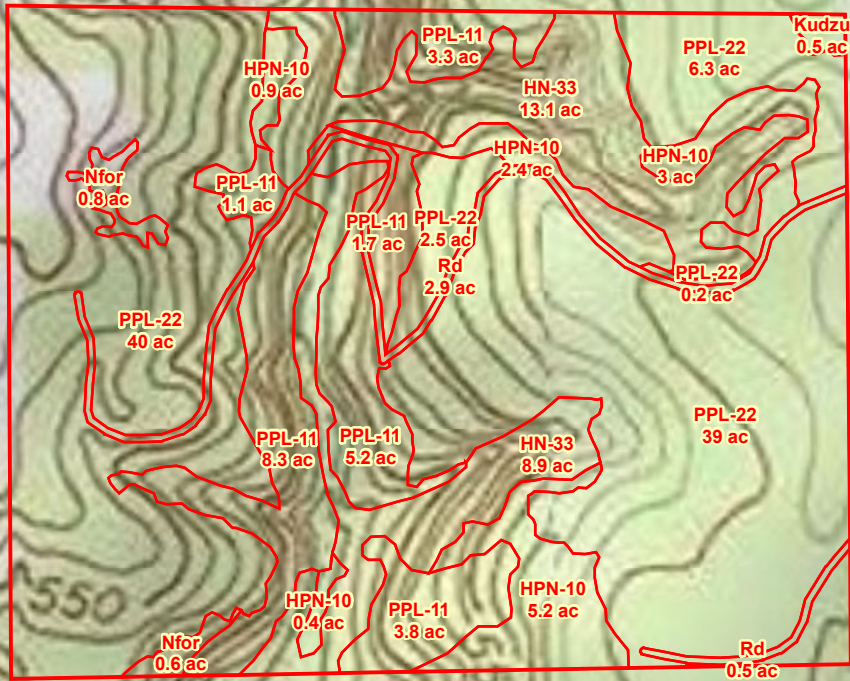

PotlatchDeltic
22059C_CTT
Stewart Co., GA
Total Acres: ± 150.5

Map ID: 22059C_CTT

Date: March 20, 2025