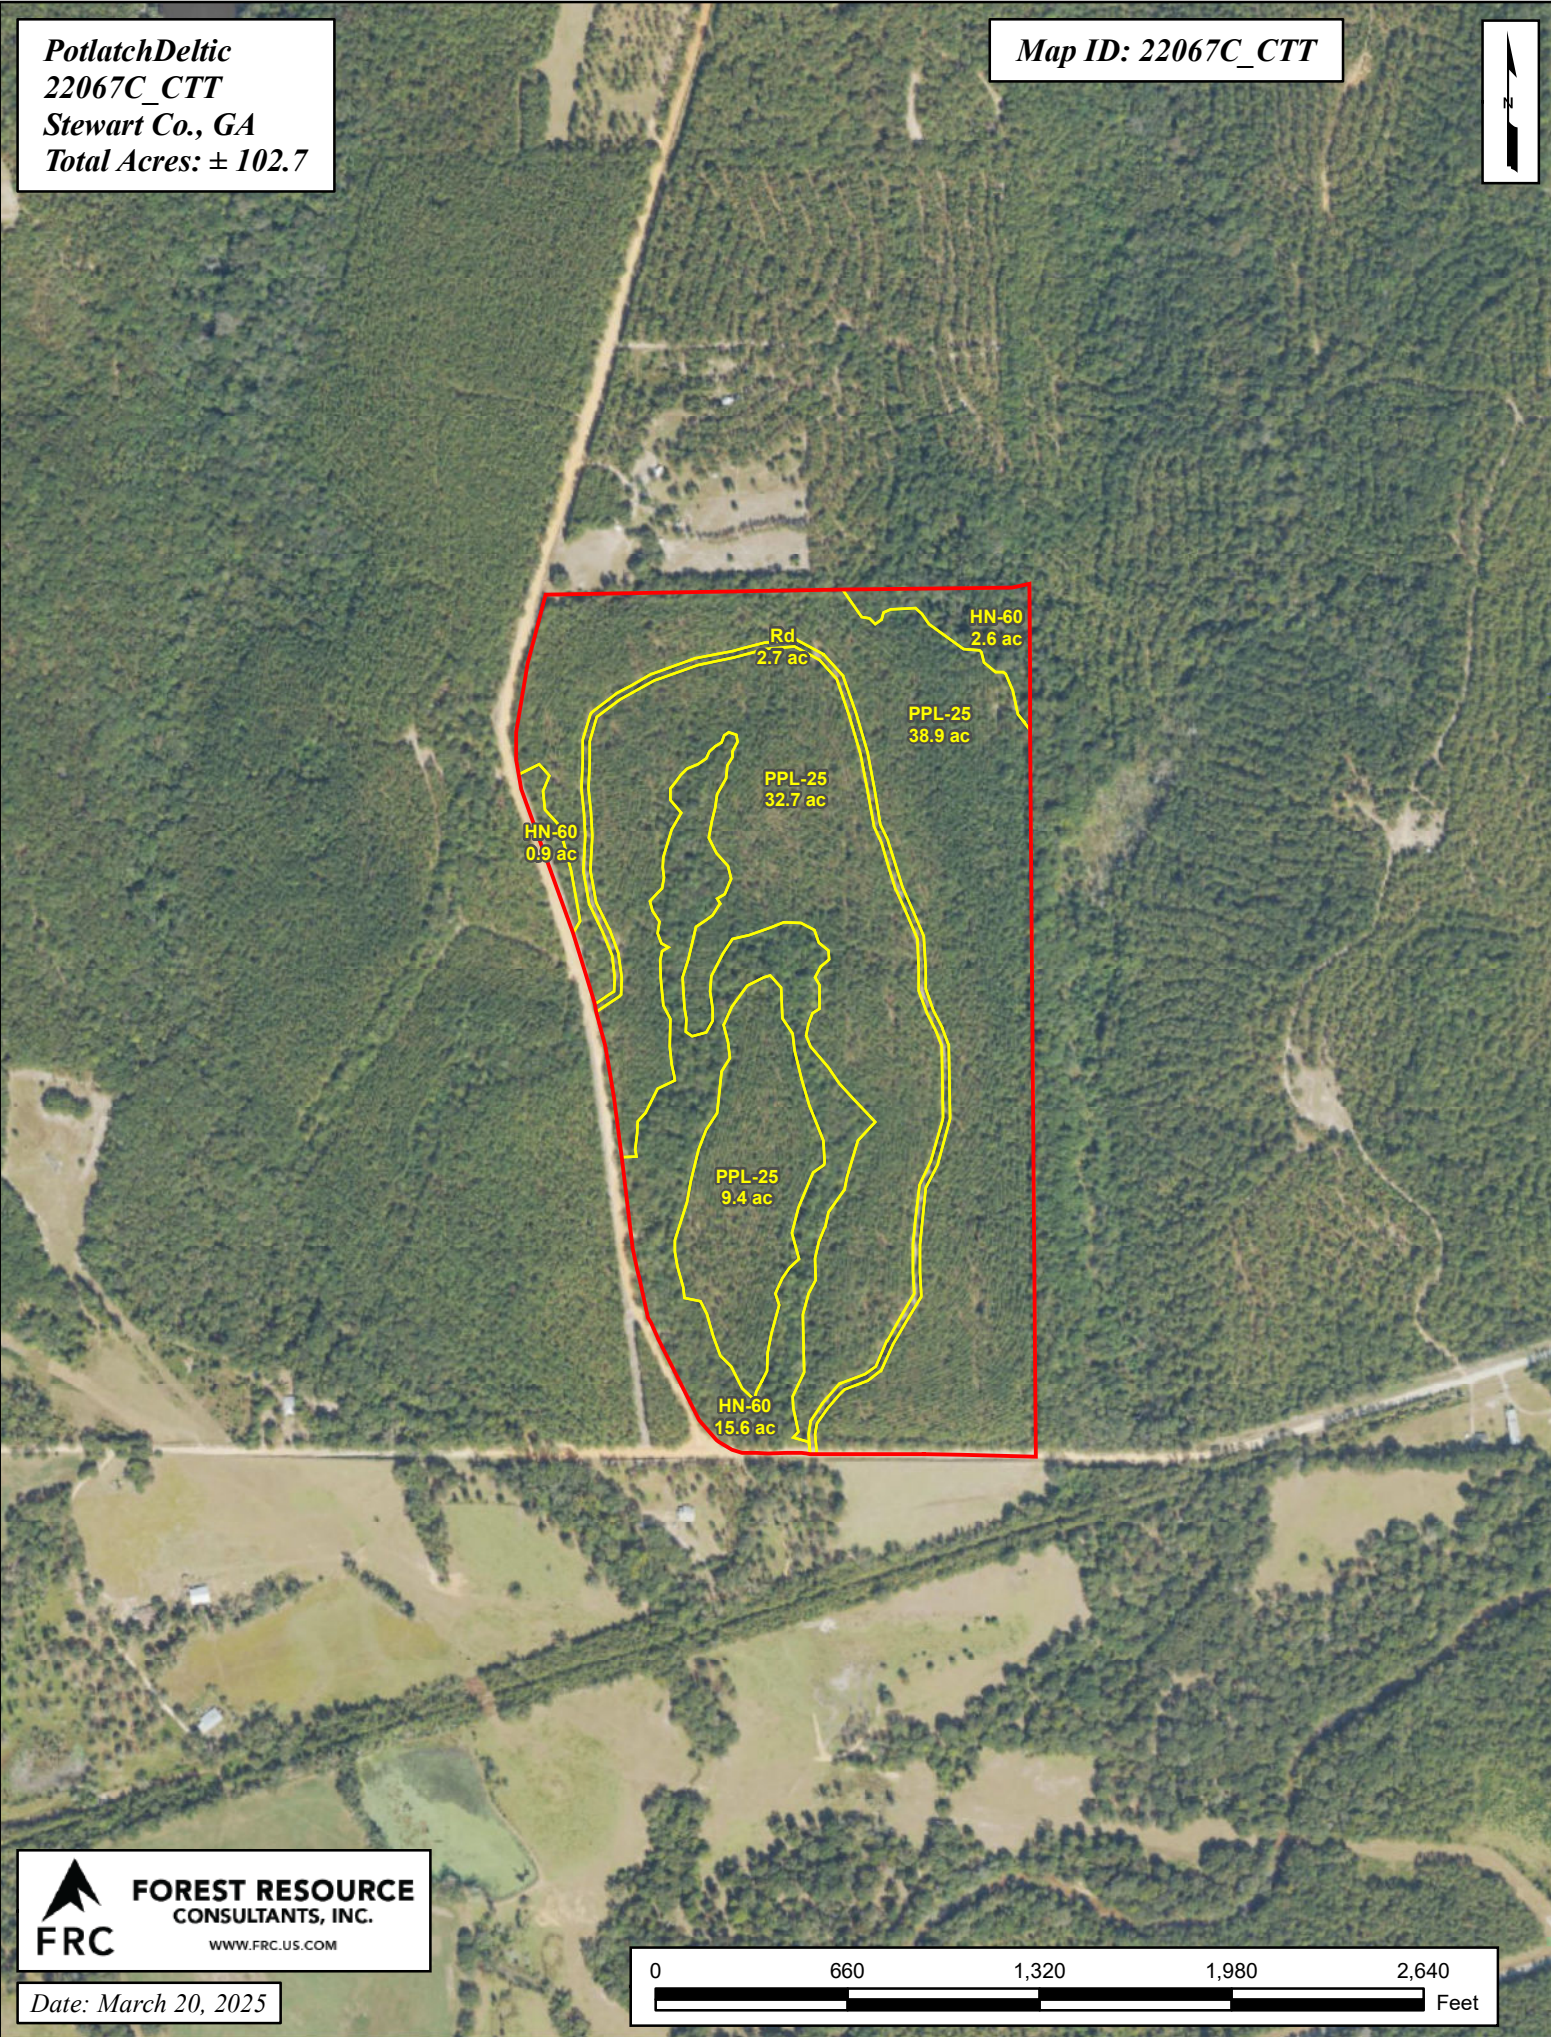

PotlatchDeltic
22067C_CTT
Stewart Co., GA
Total Acres: ± 102.7

Map ID: 22067C_CTT

Date: March 20, 2025