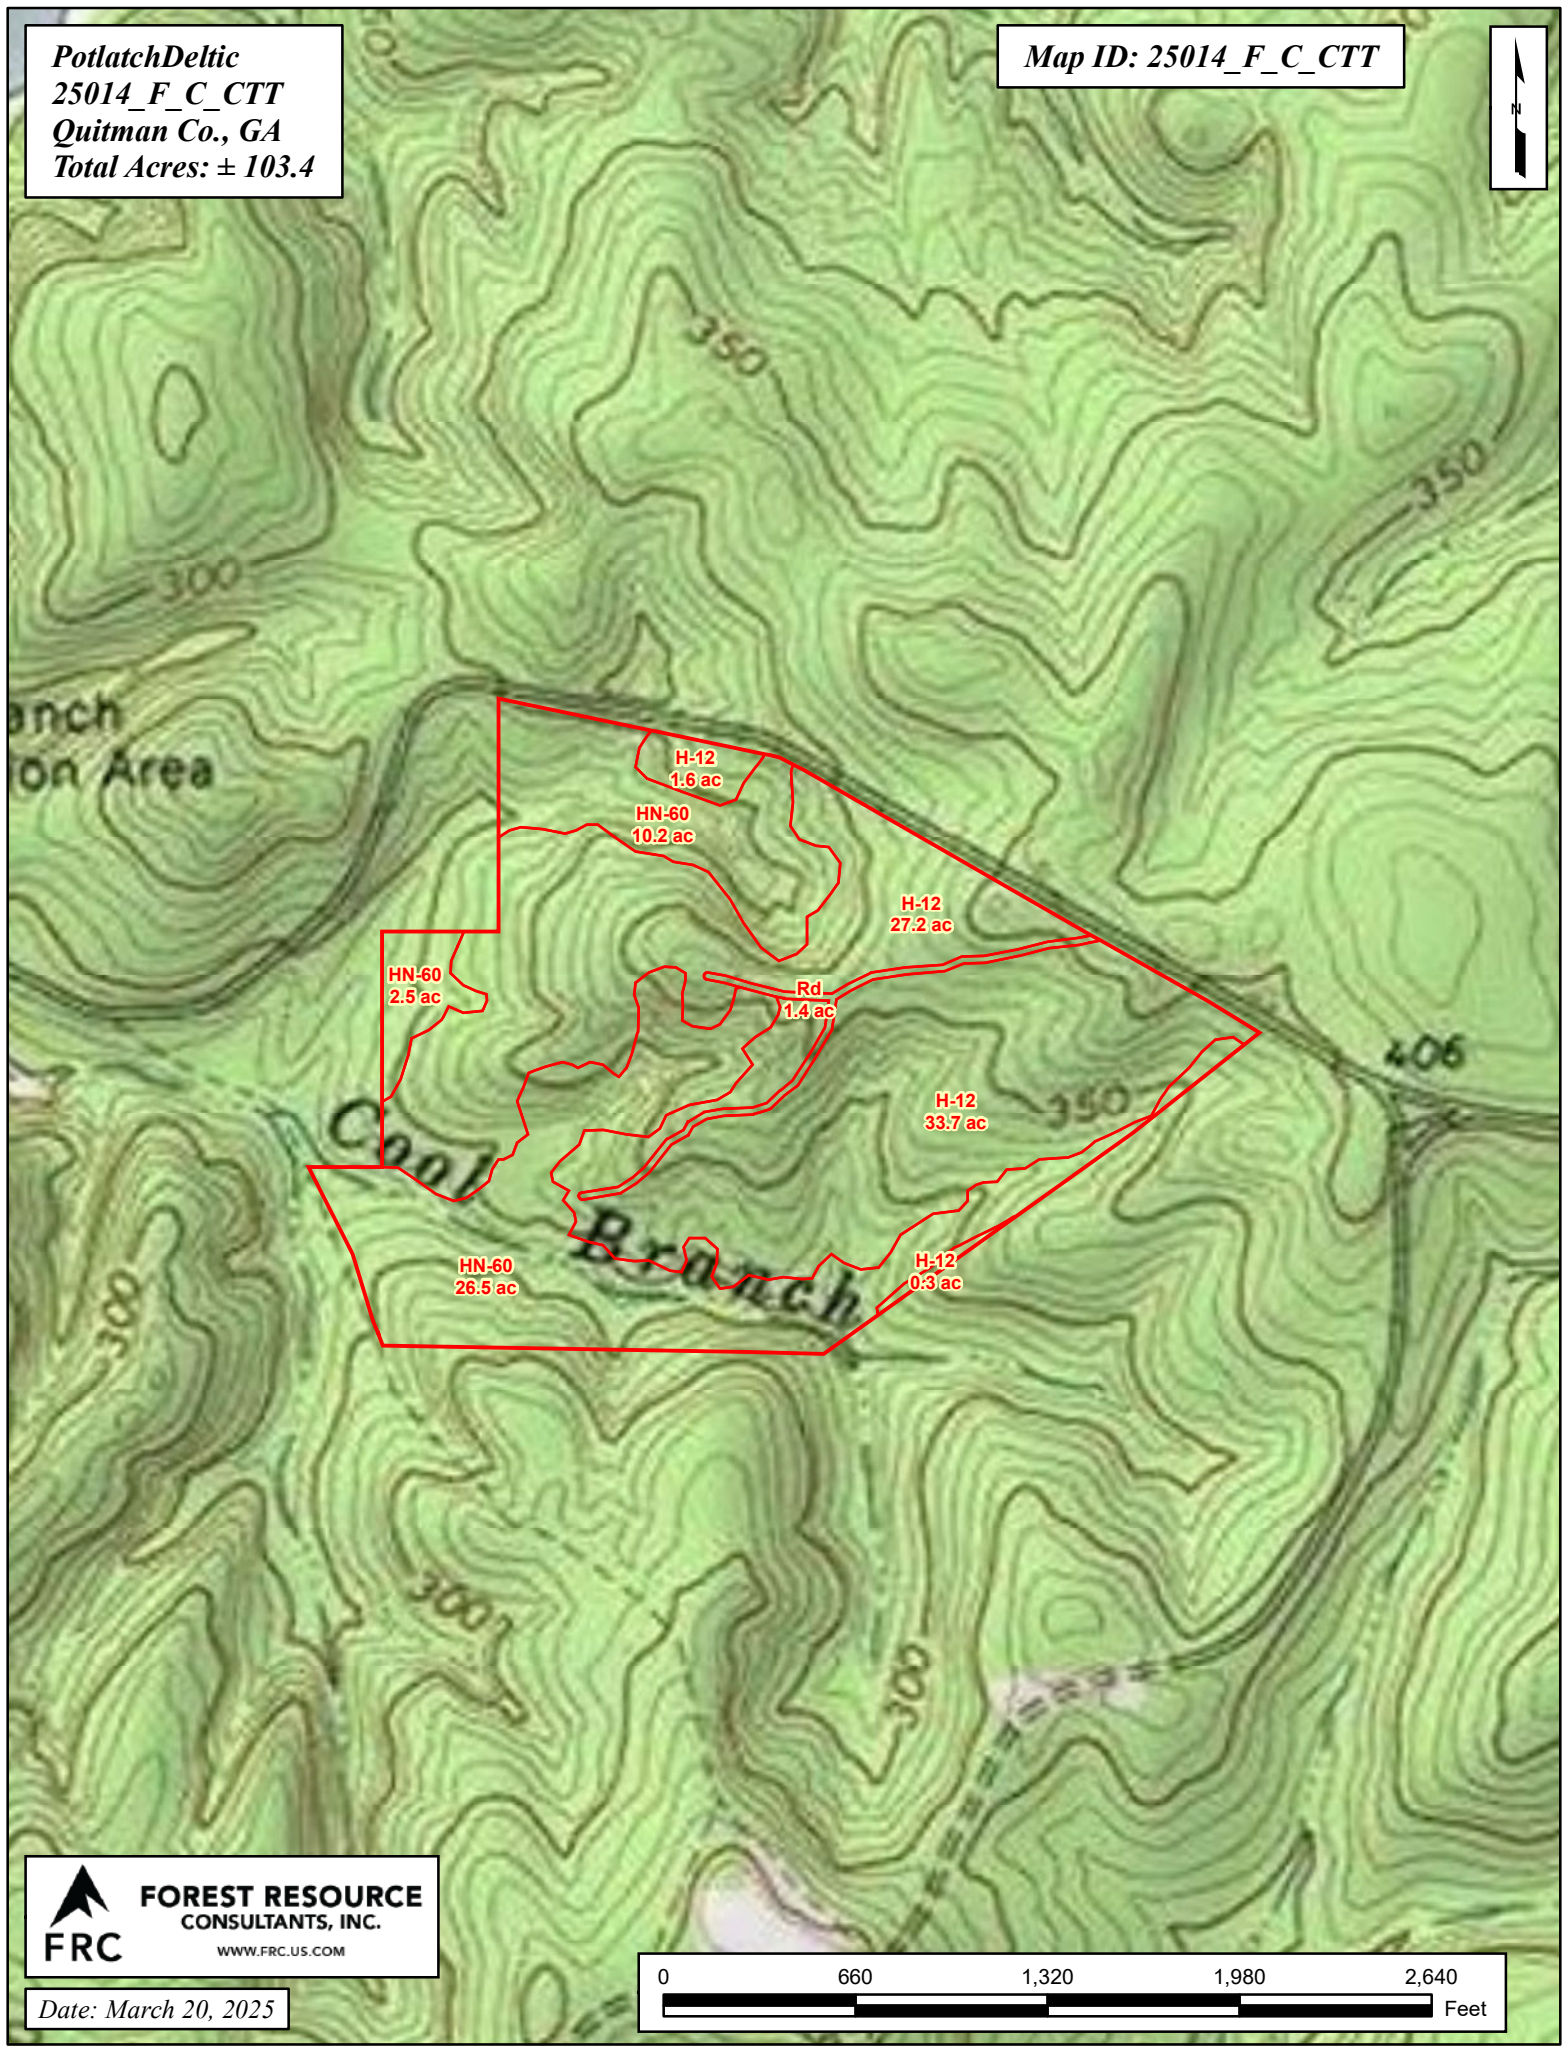

PotlatchDeltic
25014_F_C_CTT
Quitman Co., GA
Total Acres: ± 103.4

Map ID: 25014_F_C_CTT

Date: March 20, 2025