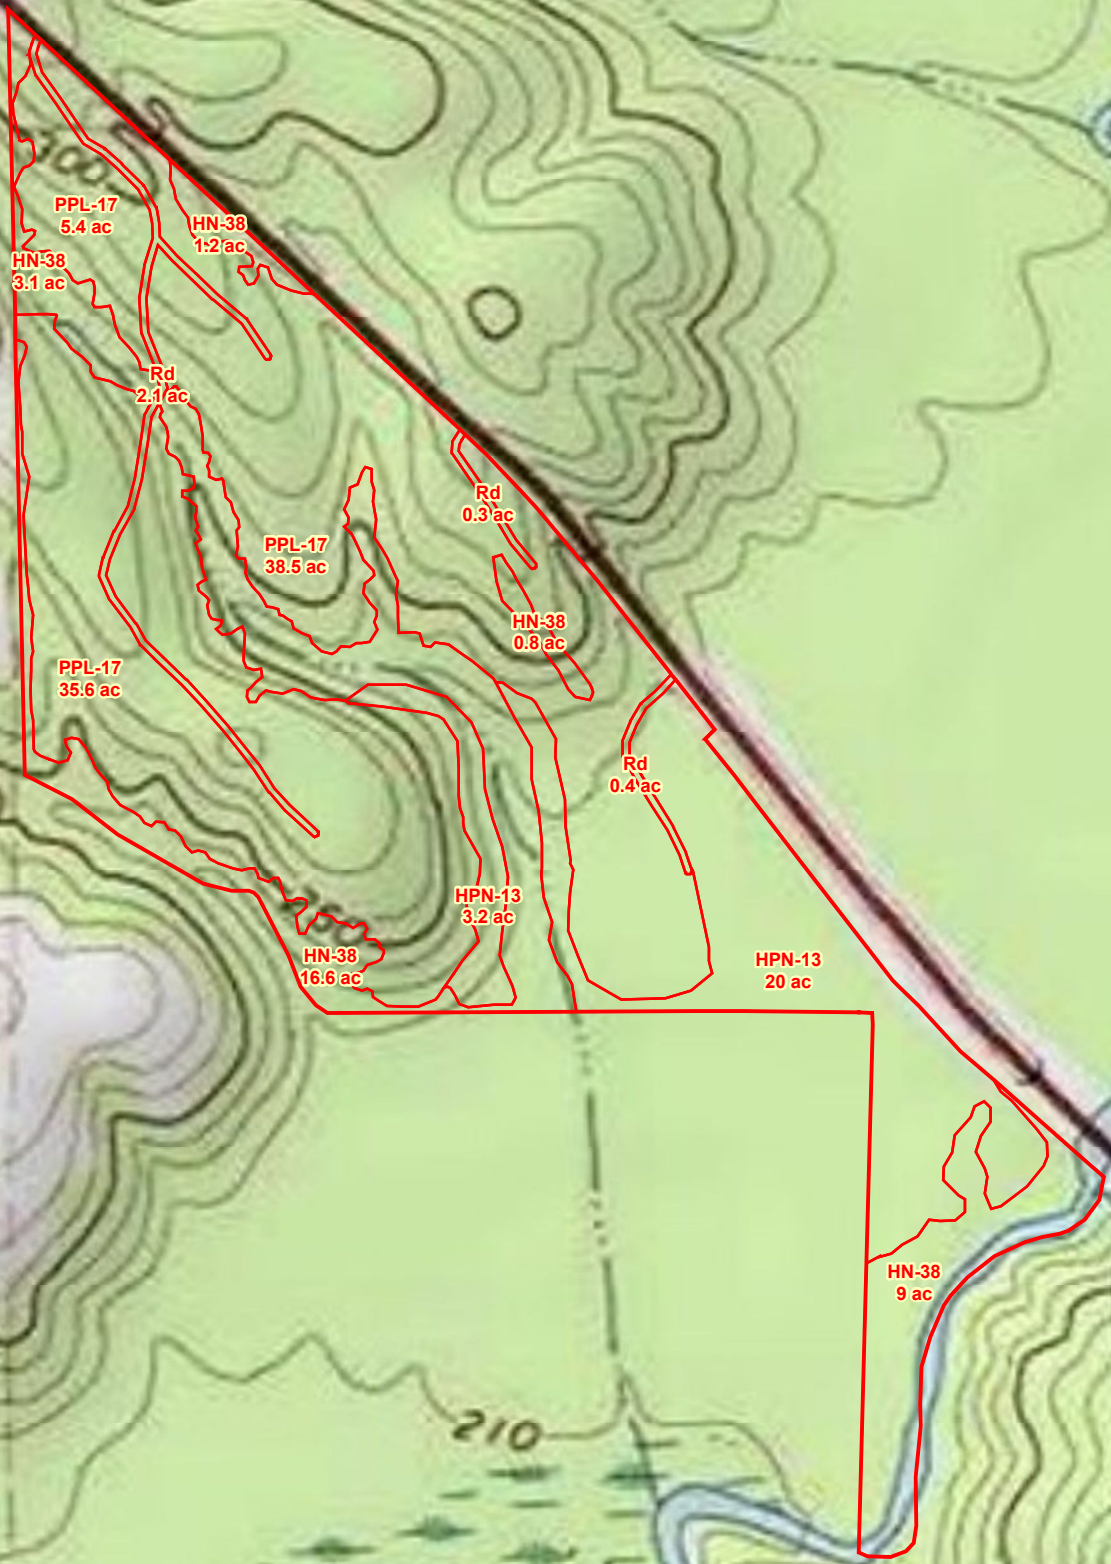

PotlatchDeltic  
25020-A\_CTT  
Quitman Co., GA  
Total Acres: ± 136.2

Map ID: 25020-A\_CTT

Date: March 20, 2025